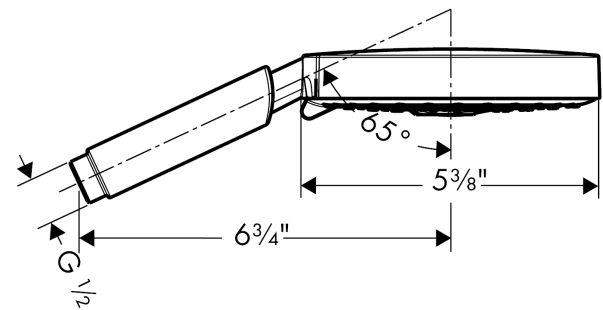

Raindance S

Handshower 150 3-Jet, 2.5 GPM

Finishes : **brushed nickel** Part no. : **28519821**

Description

Features

- 86 no-clog spray channels
- Spray modes: RainAir, BalanceAir, Whirl
- Flow: 2.5 GPM (9.5 L/Min)

Item details

List Price \$ 324.00

Technology

Design awards

Compliance

Product image

Scale drawing

Raindance S
Handshower 150 3-Jet, 2.5 GPM
Finishes : **brushed nickel** Part no. : **28519821**

Exploded drawing

Year of production: >07/06

Raindance S

Handshower 150 3-Jet, 2.5 GPM

Finishes : **brushed nickel** Part no. : **28519821**

Spare parts list

Year of production: >07/06

Pos.	Description	Part no.	Price	PU
1	filter packing	94246000	-	1