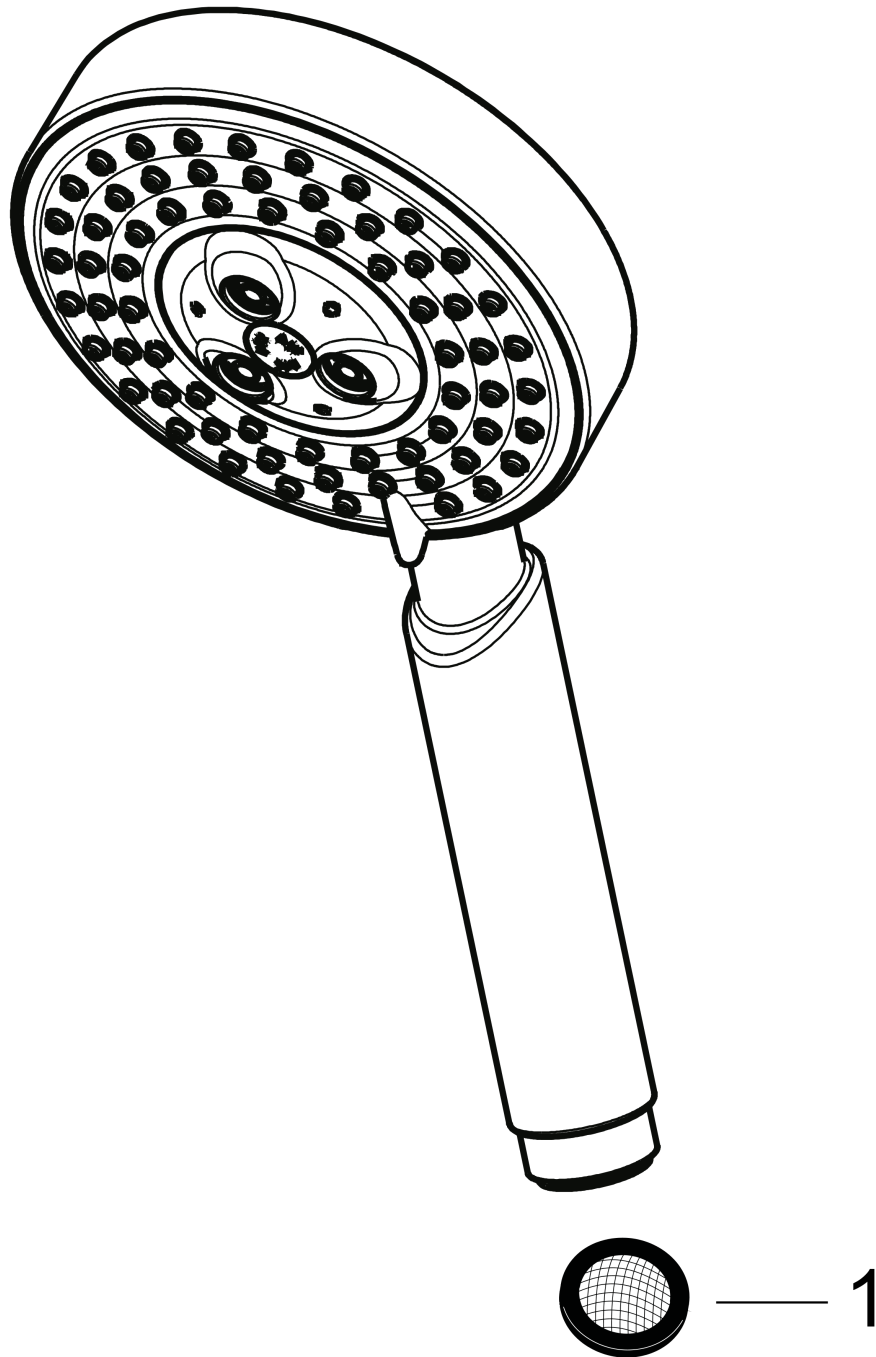

Raindance S

Handshower 150 3-Jet, 2.5 GPM

Finishes : **brushed nickel** Part no. : **28519821**

Description

Features

- 86 no-clog spray channels
- Spray modes: RainAir, BalanceAir, Whirl
- Flow: 2.5 GPM (9.5 L/Min)

Item details

List Price \$ 324.00

Technology

Design awards

Compliance

Product image

Scale drawing

Raindance S
Handshower 150 3-Jet, 2.5 GPM
Finishes : **brushed nickel** Part no. : **28519821**

Exploded drawing

Year of production: >07/06

Raindance S

Handshower 150 3-Jet, 2.5 GPM

Finishes : **brushed nickel** Part no. : **28519821**

Spare parts list

Year of production: >07/06

Pos.	Description	Part no.	Price	PU
1	filter packing	94246000	-	1