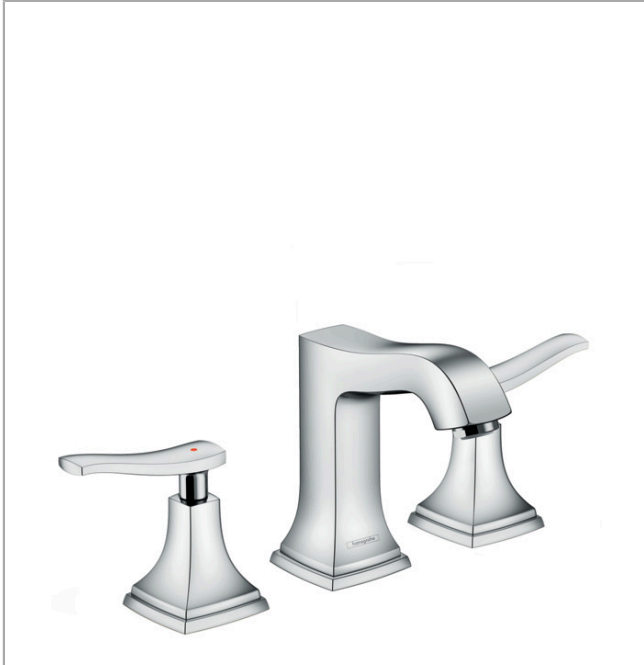

**Metropol Classic**  
**Widespread Faucet 110 with Lever Handles and Pop-Up Drain, 0.5 GPM**  
 Finishes : **chrome** Part no. : **31333001**

**Description**

**Features**

- Aerated spray
- Flow: 0.5 GPM (1.9 L/Min)
- 90° ceramic valves
- Includes pop-up drain

**Item details**

List Price \$ 657.00

**Technology**

**Compliance**

**Product image**

**Scale drawing**

**Metropol Classic**  
**Widespread Faucet 110 with Lever Handles and Pop-Up Drain, 0.5 GPM**  
 Finishes : **chrome** Part no. : **31333001**

## Metropol Classic

Widespread Faucet 110 with Lever Handles and Pop-Up Drain, 0.5 GPM

Finishes : **chrome** Part no. : **31333001**