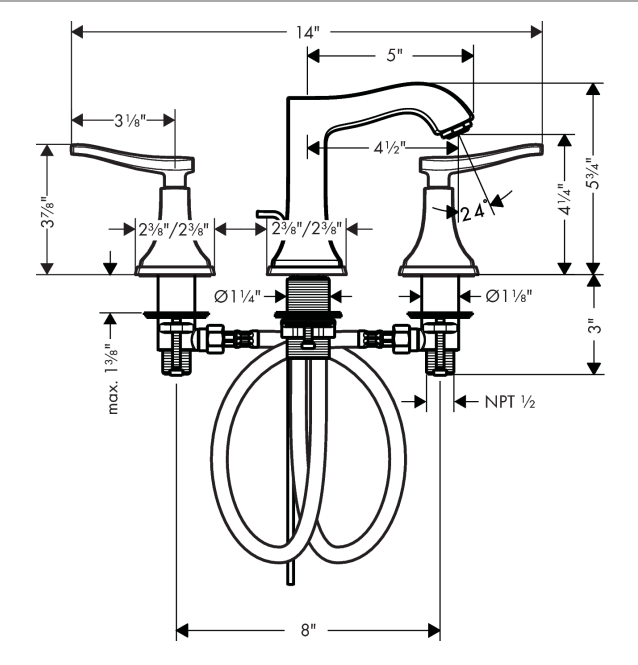

**Metropol Classic**  
**Widespread Faucet 110 with Lever Handles and Pop-Up Drain, 0.5 GPM**  
 Finishes : **chrome** Part no. : **31333001**

**Description**

**Features**

- Aerated spray
- Flow: 0.5 GPM (1.9 L/Min)
- 90° ceramic valves
- Includes pop-up drain

**Item details**

List Price \$ 657.00

**Technology**

**Compliance**

**Product image**

**Scale drawing**

**Metropol Classic**  
**Widespread Faucet 110 with Lever Handles and Pop-Up Drain, 0.5 GPM**  
 Finishes : **chrome** Part no. : **31333001**

## Metropol Classic

Widespread Faucet 110 with Lever Handles and Pop-Up Drain, 0.5 GPM

Finishes : **chrome** Part no. : **31333001**

### Spare parts list

Year of production: >07/19

Pos.	Description	Part no.	Price	PU
1	spout cpl.	92820000	-	1
2	aerator M24x1 (1,9 l/min)	93502000	-	1
3	escutcheon for spout	92814000	-	1
4	fixing set (Ø 32)	13961000	-	1
5	lever collar	97548000	-	1
6	connection hose 18½" M8x0,75 3/8"	96321001	-	1
7	O-ring 7x1,5	98422000	-	1
8	handle for hot water	92821000	-	1
9	handle for cold water	92822000	-	1
10	escutcheon for handle	92824000	-	1
11	handle fixing set	98932000	-	1
12	nut	92825000	-	1
13	O-ring 29x1,5	92738000	-	1
14	escutcheon	92823000	-	1
15	O-ring 48x1,5	92159000	-	1
16	stop valve cpl.	97357001	-	1
17	shut off unit right closing	94009000	-	1
18	shut off unit left closing	94008000	-	1
19	pull rod	96657000	-	1
a	pop up waste	88509000	-	1