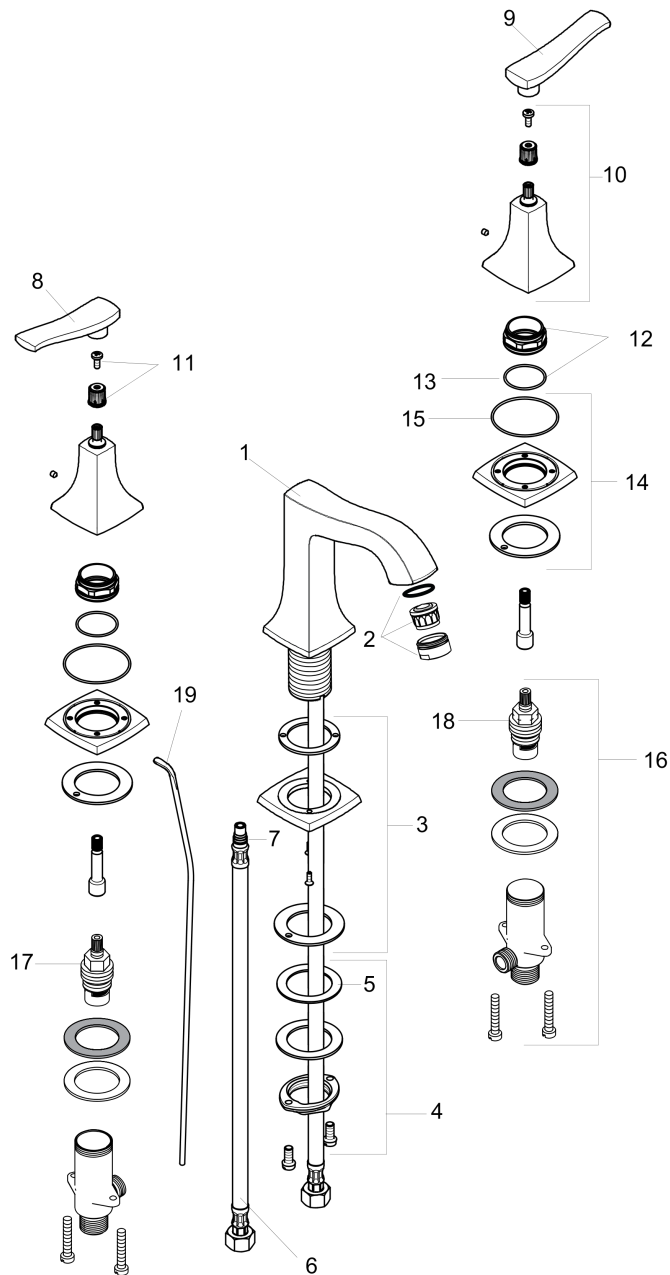

**Metropol Classic**  
**Widespread Faucet 110 with Lever Handles and Pop-Up Drain, 0.5 GPM**  
 Finishes : **chrome** Part no. : **31333001**

**Description**

**Features**

- Aerated spray
- Flow: 0.5 GPM (1.9 L/Min)
- 90° ceramic valves
- Includes pop-up drain

**Item details**

List Price \$ 657.00

**Technology**

**Compliance**

**Product image**

**Scale drawing**

**Metropol Classic**  
**Widespread Faucet 110 with Lever Handles and Pop-Up Drain, 0.5 GPM**  
 Finishes : **chrome** Part no. : **31333001**

## Metropol Classic

Widespread Faucet 110 with Lever Handles and Pop-Up Drain, 0.5 GPM

Finishes : **chrome** Part no. : **31333001**

### Spare parts list

Year of production: >07/19

Pos.	Description	Part no.	Price	PU
1	spout cpl.	92820000	-	1
2	aerator M24x1 (1,9 l/min)	93502000	-	1
3	escutcheon for spout	92814000	-	1
4	fixing set (Ø 32)	13961000	-	1
5	lever collar	97548000	-	1
6	connection hose 18½" M8x0,75 3/8"	96321001	-	1
7	O-ring 7x1,5	98422000	-	1
8	handle for hot water	92821000	-	1
9	handle for cold water	92822000	-	1
10	escutcheon for handle	92824000	-	1
11	handle fixing set	98932000	-	1
12	nut	92825000	-	1
13	O-ring 29x1,5	92738000	-	1
14	escutcheon	92823000	-	1
15	O-ring 48x1,5	92159000	-	1
16	stop valve cpl.	97357001	-	1
17	shut off unit right closing	94009000	-	1
18	shut off unit left closing	94008000	-	1
19	pull rod	96657000	-	1
a	pop up waste	88509000	-	1