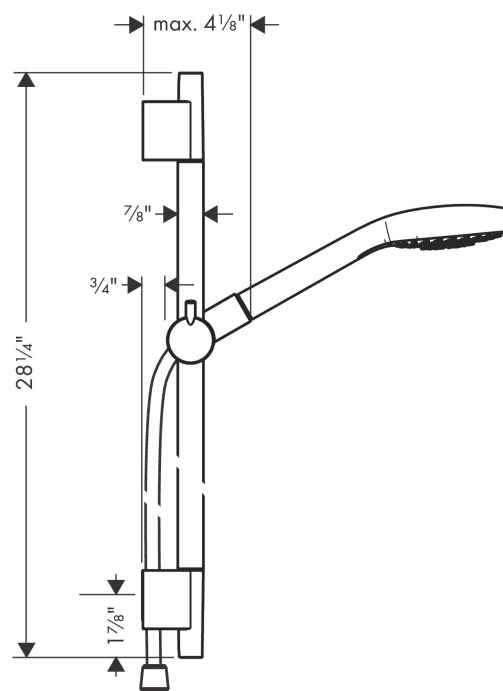

Brand	hansgrohe
Art. Name	<b>Croma Select E</b> Wallbar Set 110 3-Jet 24", 2.5 GPM
Art. Nr.	04941000
Surface	chrome
Pos.	1

## Product Picture

## Drawing

## Features

- Consists of: Handshower, Wallbar, Handshower hose
- Spray modes: SoftRain, IntenseRain, Pulsating Massage
- Select button for comfortable alternation of spray modes
- Angle-adjustable holder pivots left and right, slides easily and locks in place
- Flow: 2.5 GPM (9.5 L/Min)
- Shower bar diameter: 22 mm
- wall mounted: Fastens with screws