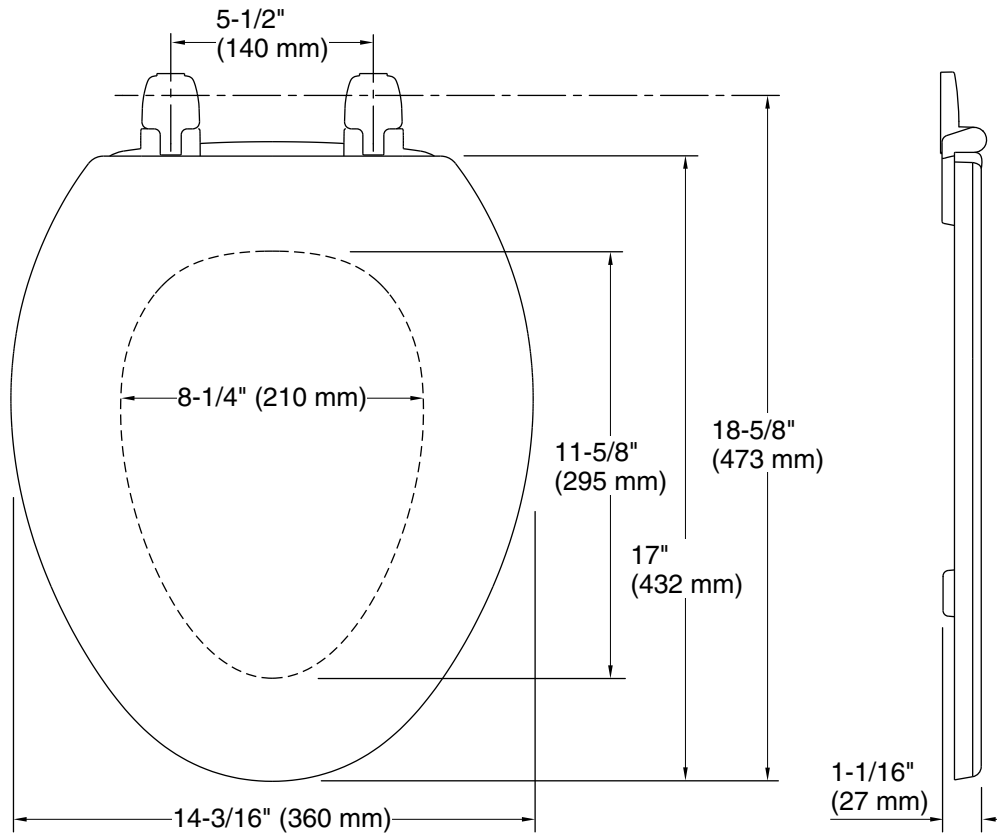

### Technical Information

All product dimensions are nominal.

Seat shape type: Elongated  
Seat front type: Closed-front  
Seat-mounting holes: 5-1/2" (140 mm)