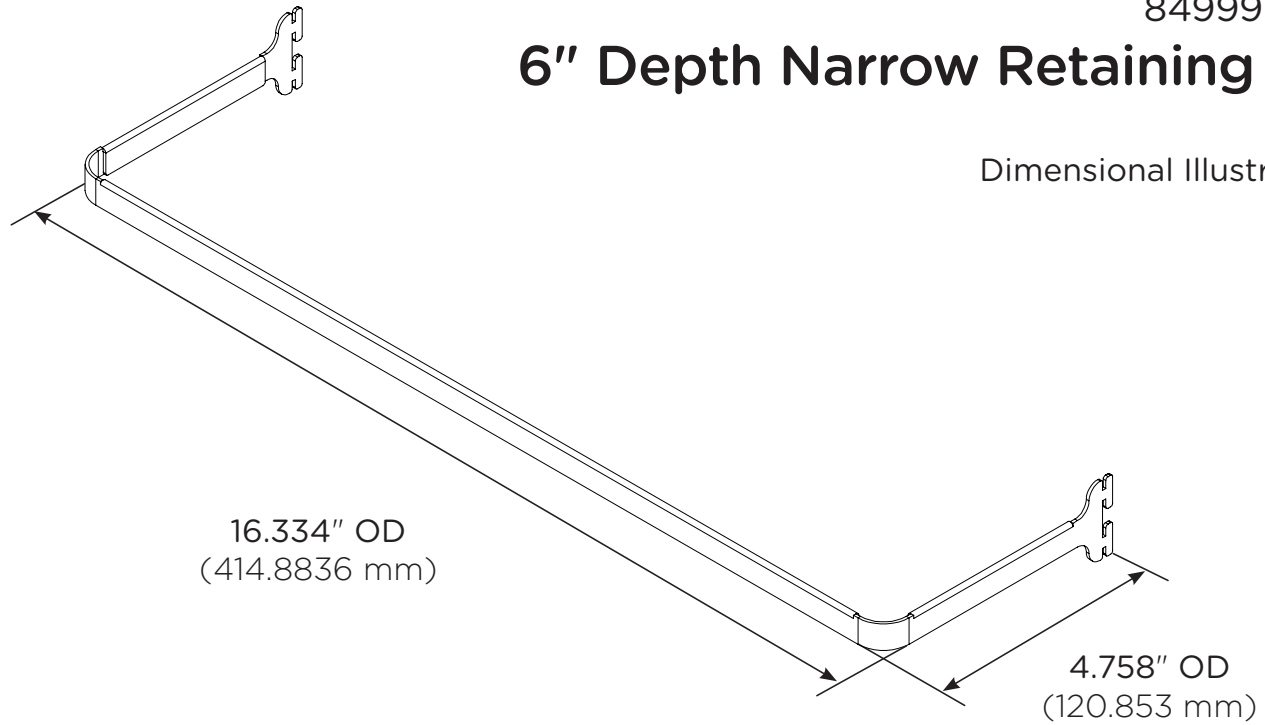

84999-0012

6" Depth Narrow Retaining Bar

Dimensional Illustrations

.5"
(12.7 mm)