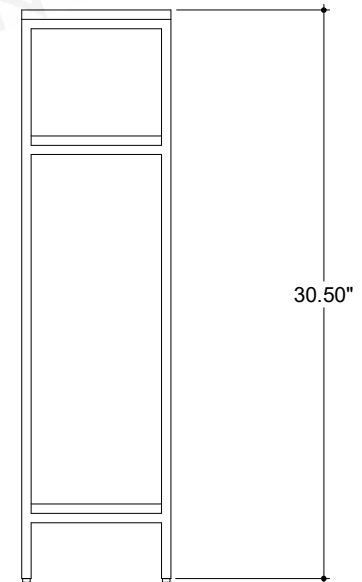

ITEM: 4000-0200

Overall Dimensions

Width: 42"
Depth: 8"
Height: 30.5"

TOP VIEW

FRONT VIEW

SIDE VIEW