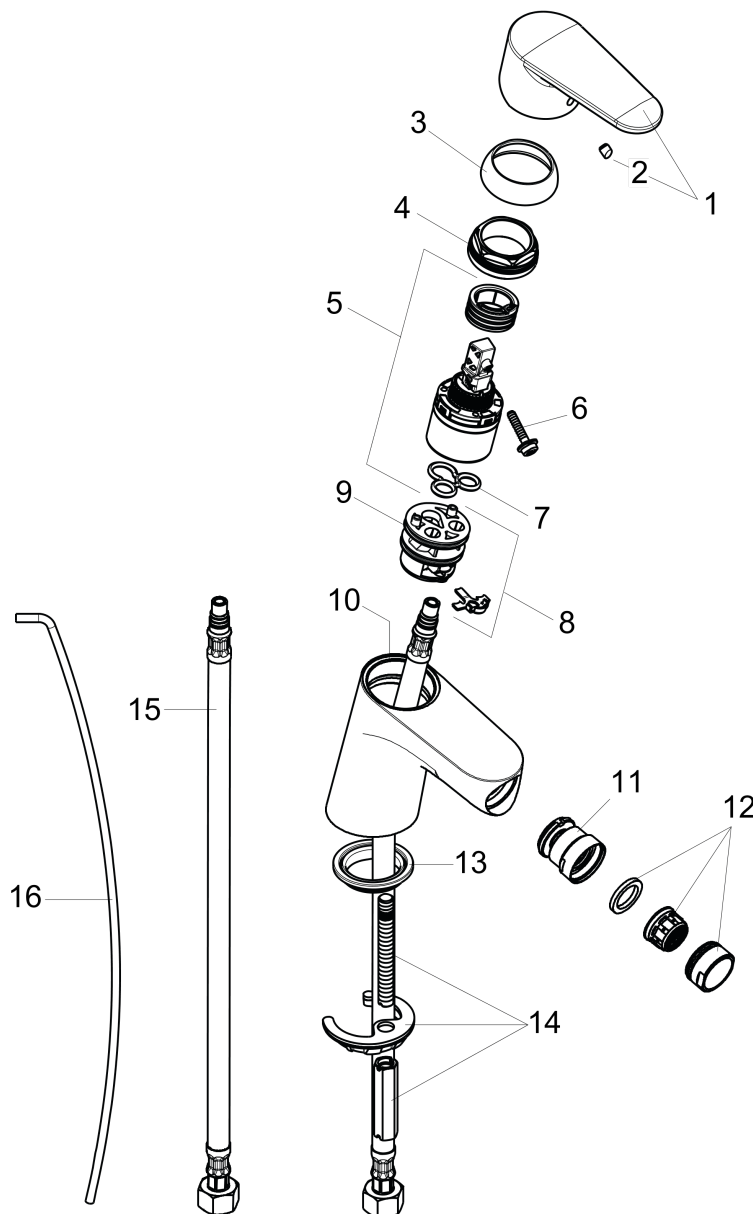

Focus

Single-Hole Bidet Faucet

Finishes : **brushed nickel** Part no. : **31920821**

Description

Features

- Pivoting aerator
- Ceramic cartridge
- Includes pop-up drain

Item details

List Price \$ 281.00

Compliance

Product image

Scale drawing

Focus
Single-Hole Bidet Faucet
 Finishes : **brushed nickel**

Part no. : **31920821**

Exploded drawing

Year of production: >01/12

Focus

Single-Hole Bidet Faucet

Finishes : **brushed nickel**

Part no. : **31920821**

Spare parts list

Year of production: >01/12

Pos.	Description	Part no.	Price	PU
1	handle	98532820	-	1
2	screw cover	96338000	-	1
3	flange	97406820	-	1
4	nut	97209000	-	1
5	cartridge, assy	92730000	-	1
6	locking screw for handle	95140000	-	1
7	seal	95008000	-	1
8	adapter for cartridge	98750000	-	1
9	O-Ring 30x2	98186000	-	1
10	O-ring 35x2	92604000	-	1
11	ball joint	92036820	-	1
12	aerator M24x1 (7 l/min)	13912820	-	1
13	seal Ø 42	98722000	-	1
14	fixing set	88508000	-	1
15	connection hose 18½" M8x0,75 3/8"	96321001	-	1
16	pull rod	96657820	-	1
a	pop up waste	88509820	-	1