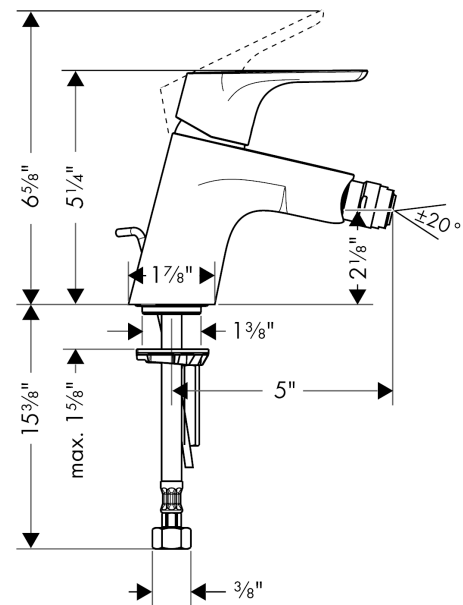

Focus

Single-Hole Bidet Faucet

Finishes : **brushed nickel** Part no. : **31920821**

Description

Features

- Pivoting aerator
- Ceramic cartridge
- Includes pop-up drain

Item details

List Price \$ 281.00

Compliance

Product image

Scale drawing

Focus
Single-Hole Bidet Faucet
 Finishes : **brushed nickel**

Part no. : **31920821**

Exploded drawing

Year of production: >01/12

Focus

Single-Hole Bidet Faucet

Finishes : **brushed nickel**

Part no. : **31920821**

Spare parts list

Year of production: >01/12

Pos.	Description	Part no.	Price	PU
1	handle	98532820	-	1
2	screw cover	96338000	-	1
3	flange	97406820	-	1
4	nut	97209000	-	1
5	cartridge, assy	92730000	-	1
6	locking screw for handle	95140000	-	1
7	seal	95008000	-	1
8	adapter for cartridge	98750000	-	1
9	O-Ring 30x2	98186000	-	1
10	O-ring 35x2	92604000	-	1
11	ball joint	92036820	-	1
12	aerator M24x1 (7 l/min)	13912820	-	1
13	seal Ø 42	98722000	-	1
14	fixing set	88508000	-	1
15	connection hose 18½" M8x0,75 3/8"	96321001	-	1
16	pull rod	96657820	-	1
a	pop up waste	88509820	-	1