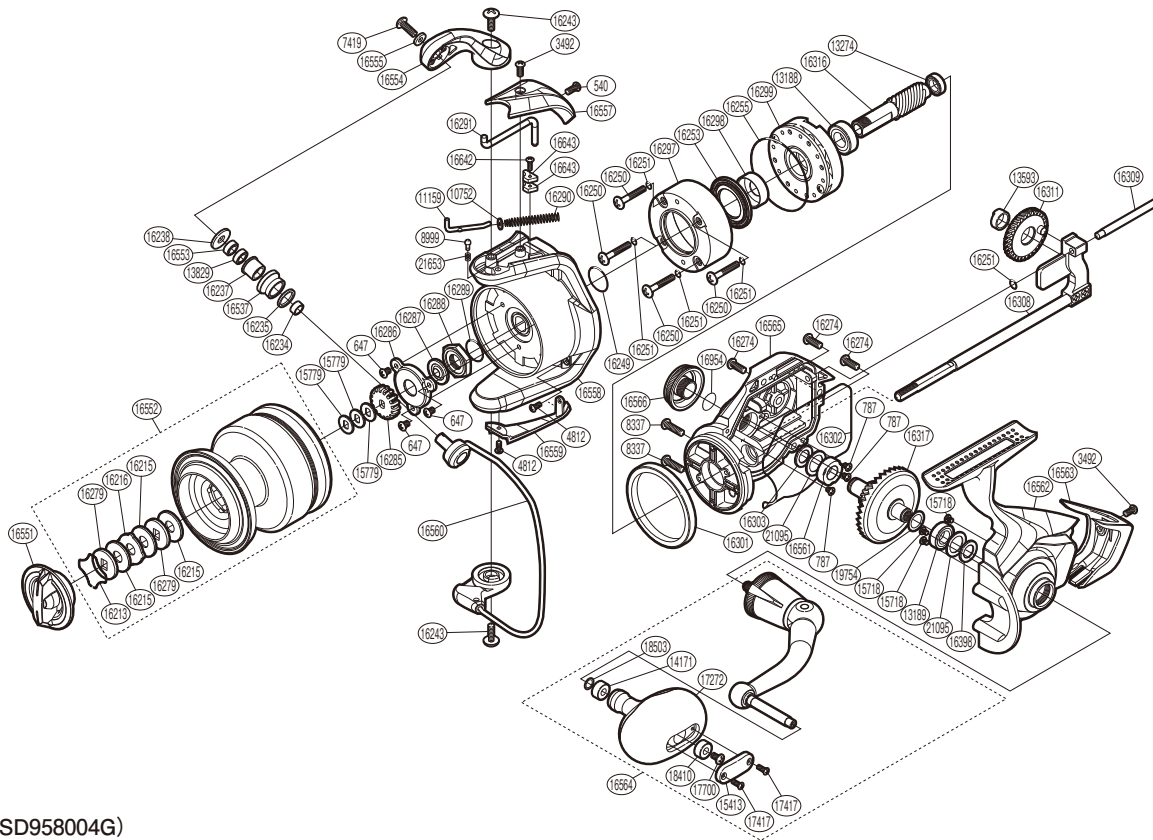

SHIMANO

SPHEROS

14SP8000SW

(51SD958004G)

#	Part No.	Description	#	Part No.	Description	#	Part No.	Description
540	103GS	Screw	16249	108WV	O Ring	16551	10GZR	Drag Knob
647	10QG5	Screw	16250	10A6U	Screw	16552	1083A	Spool Assembly
787	103L6	Screw	16251	108WW	O Ring	16553	10CZV	Line Roller Collar B
3492	103DC	Screw	16253	10MH2	Roller Clutch Water Proof	16554	10KLK	Bail Arm
4812	103N8	Screw	16255	108WX	O Ring	16555	10684	Counter Weight
7419	10LLG	Screw	16274	10M6Y	Screw	16557	10881	Bail Spring Cover
8337	10MBH	Screw	16279	10BC9	Key Washer	16558	10PYA	Rotor
8999	10HEA	Click Pin	16285	103MZ	Spool Support	16559	10MNE	Bail Hold Support Guard
10752	10TYE	Spring Guide A Support	16286	10K33	Nut Lock Plate	16560	1073N	Bail Assembly
11159	105LV	Bail Spring Guide A	16287	107F8	Bearing Water Proof	16561	10J6P	Drive Gear Bushing
13188	10BGD	Ball Bearing	16288	10812	Rotor Nut	16562	104D7	Side Cover
13189	104PT	Ball Bearing	16289	108WT	O Ring	16563	10NKU	Rear Protector
13274	104PP	Ball Bearing	16290	105LL	Bail Spring	16564	10NAX	Handle Assembly
13593	10JYH	Oscillating Gear Bushing	16291	106KN	Bail Trip Lever	16565	10B90	Body
13829	104JZ	Ball Bearing	16297	10MHA	Roller Clutch Water Proof Cover	16566	10N4B	Handle Screw Cap
14171	104UJ	Handle Knob Bushing	16298	10K7S	Rotor Ring	16642	10LSG	Screw
15413	108SQ	Handle Knob I.D. Plate	16299	10QPF	Roller Clutch Assembly	16643	107EU	Counter Weight B
15718	1055G	Screw	16301	104G8	Friction Ring	16954	10909	O Ring
15779	10BXW	Spool Washer	16302	10CDB	Body Seal	17272	10QZQ	Handle Knob Assembly
16213	10B8Q	Drag Washers Retainer	16303	10CD3	Bearing Water Proof	17417	10L1T	Screw
16215	10348	Drag Washer	16308	10NF6	Main Shaft Assembly	17700	10LFA	Screw
16216	102Z9	Eared Washer	16309	1035H	Oscillating Guide	18410	10EU0	Handle Knob Bushing A
16234	10CZT	Line Roller Collar	16311	10G9Q	Oscillating Gear	18503	101BD	Washer
16235	1072L	Line Roller Spacer	16316	10BZ6	Pinion Gear	19754	10DKJ	Washer
16237	107RP	Line Roller Bushing	16317	10EKC	Drive Gear	21095	10BGF	Washer
16238	107X5	Line Roller Washer	16398	10CD1	Bearing Water Proof	21653	10HEL	Click Spring
16243	103UN	Screw	16537	10KXY	Line Roller			