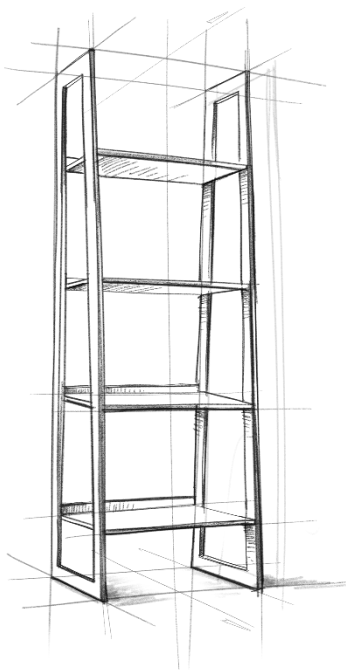

Share photos and get your cash back!

Send us images or share them on social and qualify for instant rewards. You may even receive store credit on your entire purchase!