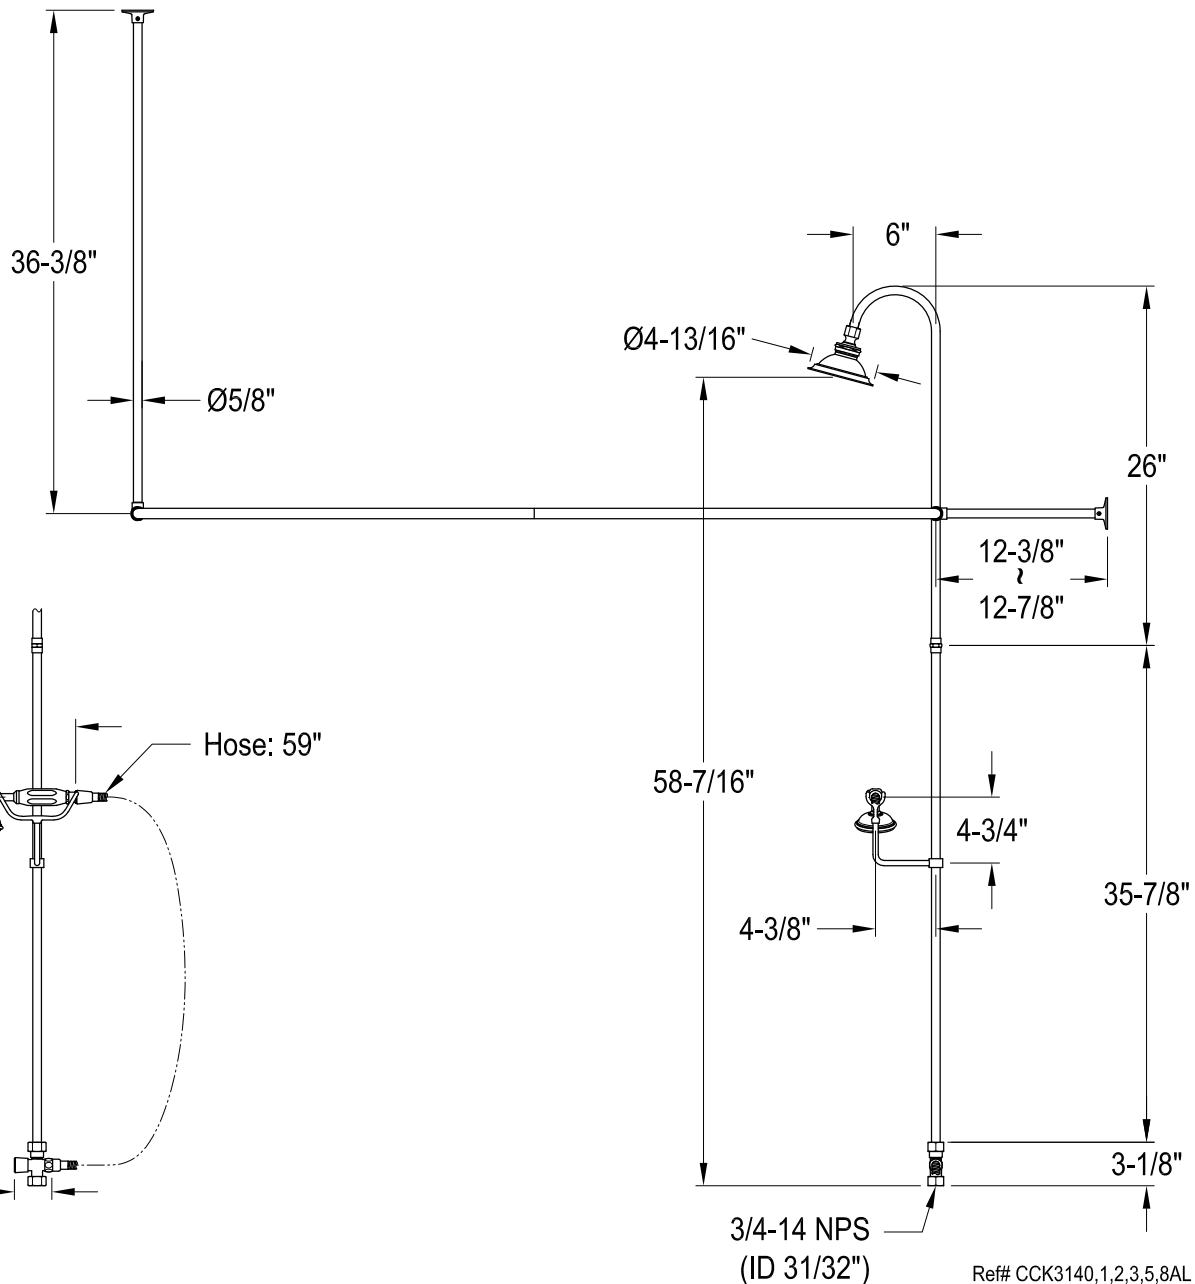

# CCK3140,1,2,3,5,8AL

Shower Combo

# CCK3140,1,2,3,5,8AL

Wall Mount Tub Filler with Hand Shower

# CCK3140,1,2,3,5,8AL

Single Offset Bath Supply

# CCK3140,1,2,3,5,8AL

Clawfoot Tub Waste & Overflow Drain, 20 Gauge