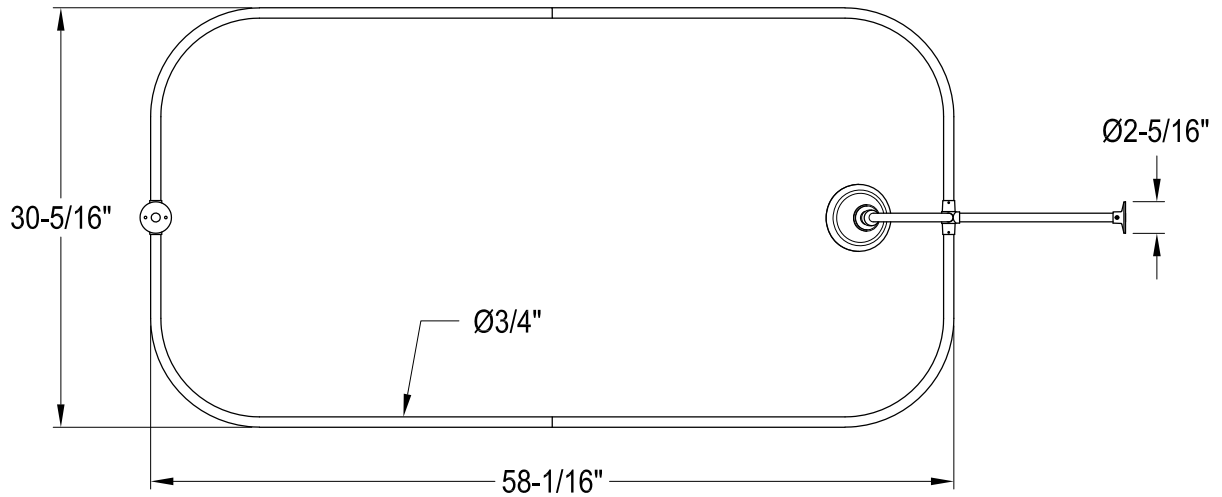

# CCK3140,1,2,3,5,8AL

Shower Combo

# CCK3140,1,2,3,5,8AL

Wall Mount Tub Filler with Hand Shower

# CCK3140,1,2,3,5,8AL

Single Offset Bath Supply

# CCK3140,1,2,3,5,8AL

Clawfoot Tub Waste & Overflow Drain, 20 Gauge