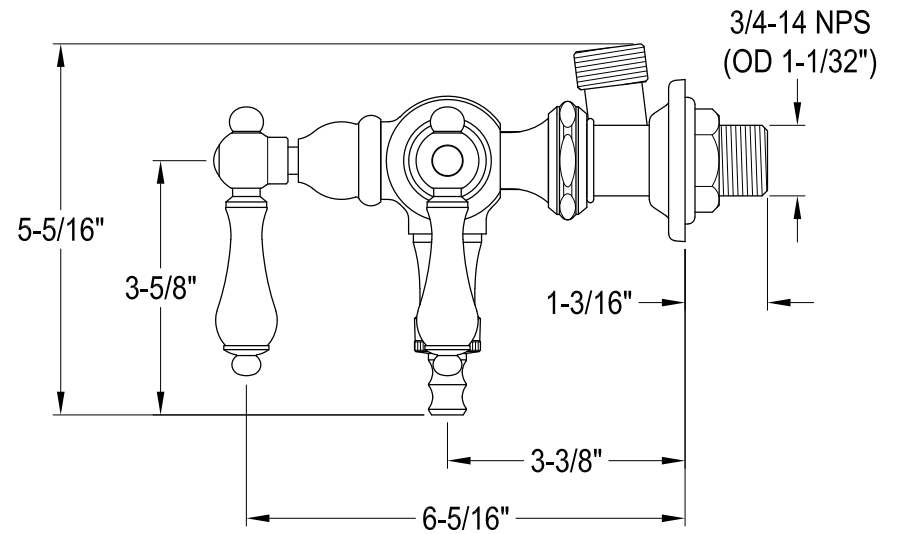

# CCK3140,1,2,3,5,8AL

Shower Combo

# CCK3140,1,2,3,5,8AL

Wall Mount Tub Filler with Hand Shower

# CCK3140,1,2,3,5,8AL

Single Offset Bath Supply

# CCK3140,1,2,3,5,8AL

Clawfoot Tub Waste & Overflow Drain, 20 Gauge