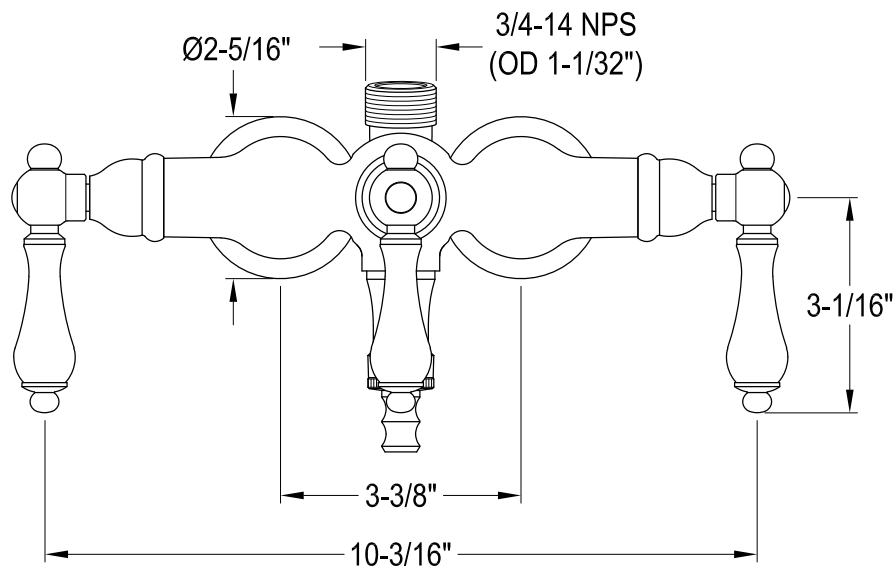

# CCK3140,1,2,3,5,8AL

Shower Combo

# CCK3140,1,2,3,5,8AL

Wall Mount Tub Filler with Hand Shower

# CCK3140,1,2,3,5,8AL

Single Offset Bath Supply

# CCK3140,1,2,3,5,8AL

Clawfoot Tub Waste & Overflow Drain, 20 Gauge