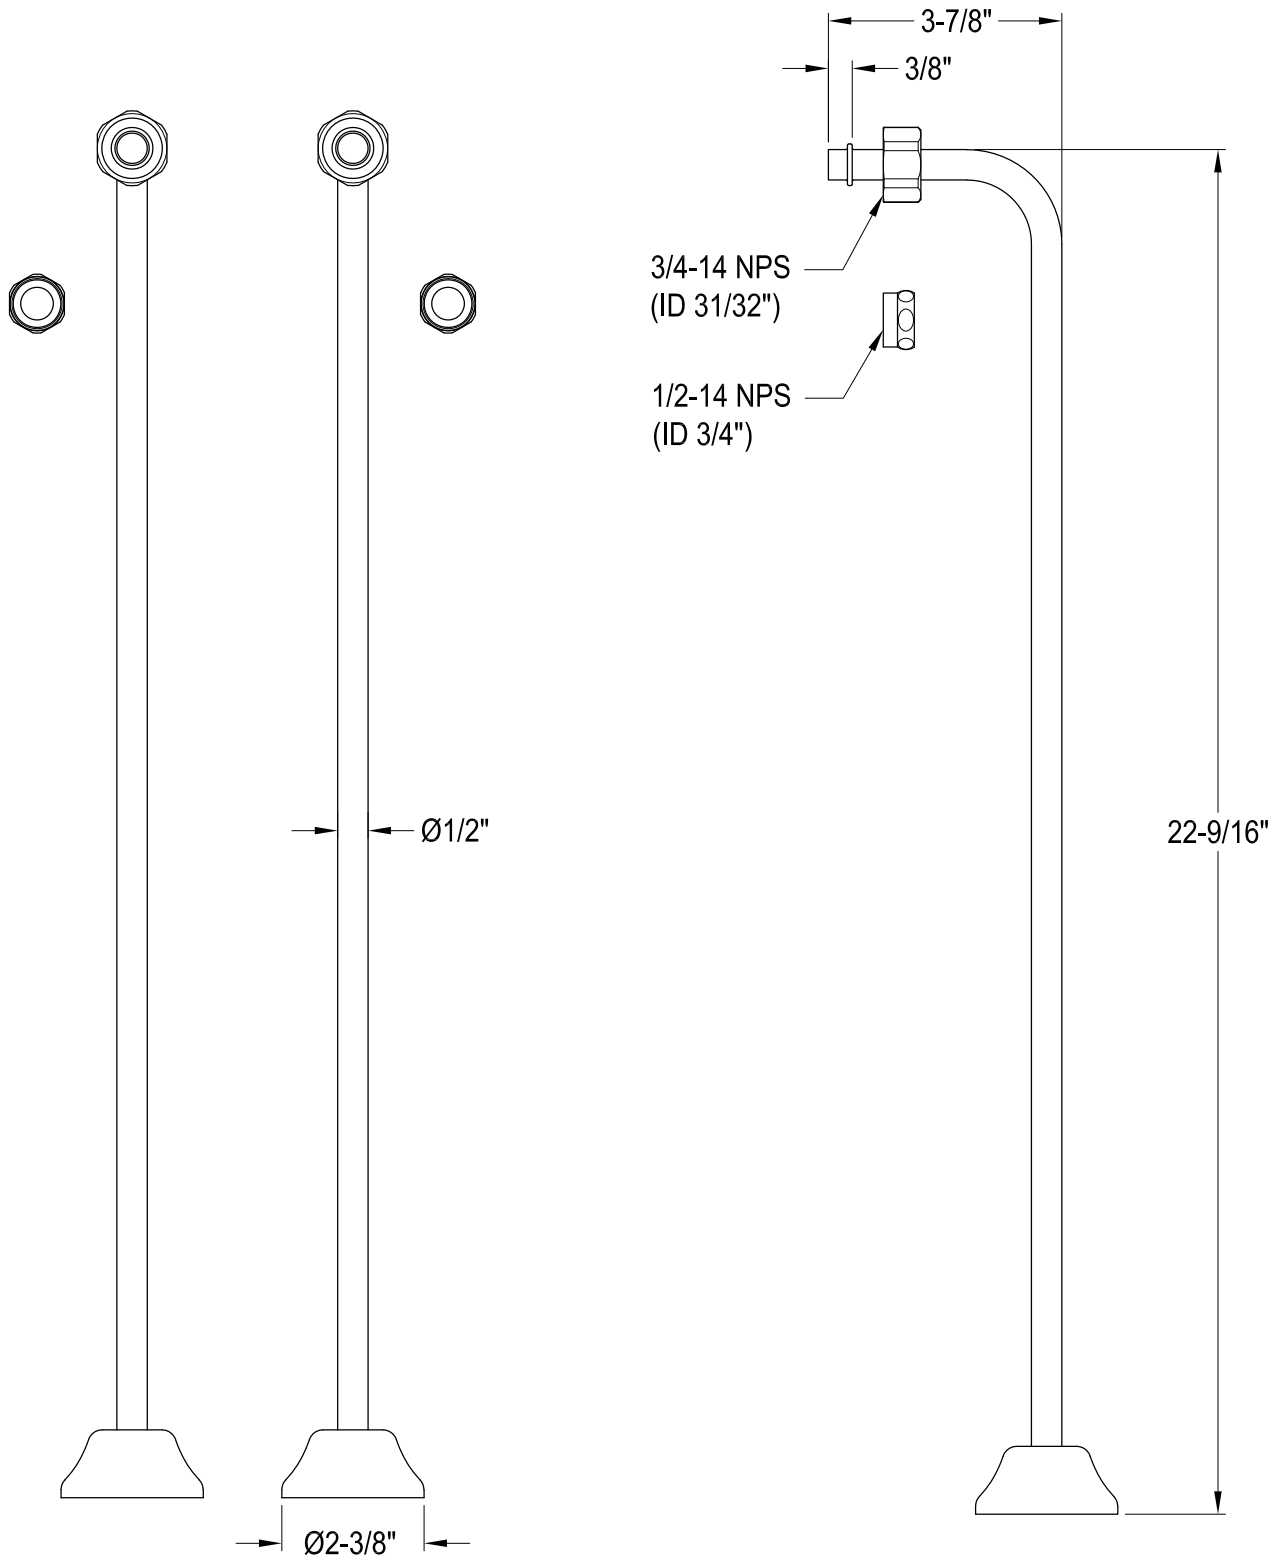

# CCK3140,1,2,3,5,8AL

Shower Combo

# CCK3140,1,2,3,5,8AL

Wall Mount Tub Filler with Hand Shower

# CCK3140,1,2,3,5,8AL

Single Offset Bath Supply

# CCK3140,1,2,3,5,8AL

Clawfoot Tub Waste & Overflow Drain, 20 Gauge