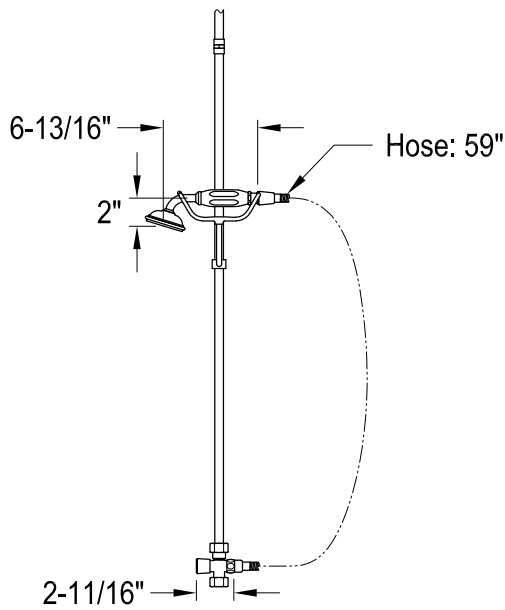

# CCK3140,1,2,3,5,8AL

Shower Combo

# CCK3140,1,2,3,5,8AL

Wall Mount Tub Filler with Hand Shower

# CCK3140,1,2,3,5,8AL

Single Offset Bath Supply

# CCK3140,1,2,3,5,8AL

Clawfoot Tub Waste & Overflow Drain, 20 Gauge