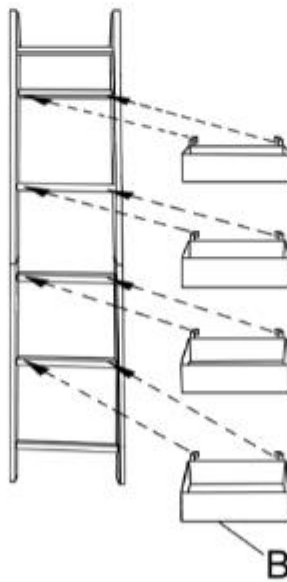

ASSEMBLY INSTRUCTIONS

ITEM NO: 218319

Parts required

1		Flat washer	Φ6MM	2pcs
2		Bolt	Φ6*70MM	2pcs
3		Allen wrench		1pc

A		1pc
B		4pcs

1.

3.

4.