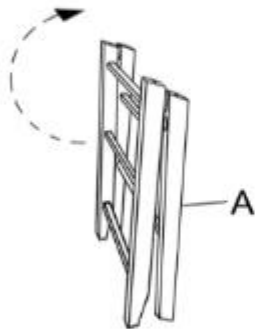

ASSEMBLY INSTRUCTIONS

ITEM NO: 218319

Parts required

1		Flat washer	Φ6MM	2pcs
2		Bolt	Φ6*70MM	2pcs
3		Allen wrench		1pc

A		1pc
B		4pcs

1.

3.

4.