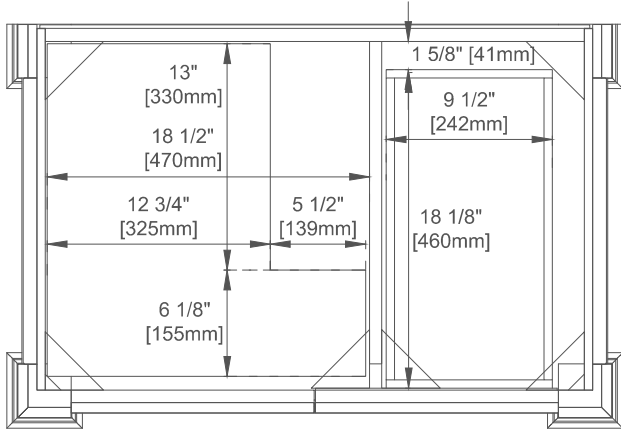

Fits Drain Hole Size: 1 3/4"

Overflow: Front Facing

Full Extension, Soft Close Glides

European Soft Close Hinges

Aluminum Laminate Drawer Liners

Adjustable Levelers

Dimension

Width: 35-3/4"

Depth: 23-1/4"

Height: 32-5/8"

Rough-In Height: 21-1/2"

36" BROOKFIELD VANITY
 147-114-5536 147-114-5586
 147-114-5566 147-V36-BW
 147-114-5576

JAMES MARTIN

VANITIES

Top View

Knob

Front View

All dimensions are nominal

Diagrams are of cabinet only—James Martin Optional Countertops and sinks are not shown

Visit website for warranty and installation information
www.jamesmartinvanities.com

36" BROOKFIELD VANITY
 147-114-5536 147-114-5586
 147-114-5566 147-V36-BW
 147-114-5576

JAMES MARTIN
 VANITIES

Side View 1

Side View 2

Back View

All dimensions are nominal

Diagrams are of cabinet only—James Martin Optional Countertops and sinks are not shown