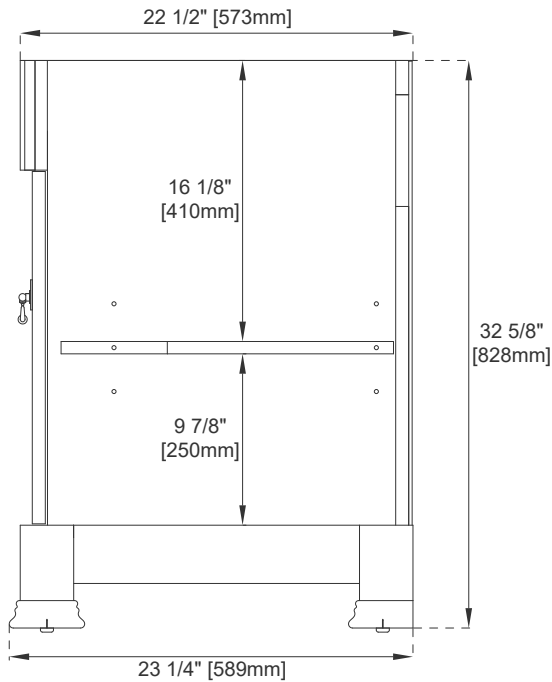

Fits Drain Hole Size: 1 3/4"

Overflow: Front Facing

Full Extension, Soft Close Glides

European Soft Close Hinges

Aluminum Laminate Drawer Liners

Adjustable Levelers

Dimension

Width: 35-3/4"

Depth: 23-1/4"

Height: 32-5/8"

Rough-In Height: 21-1/2"

36" BROOKFIELD VANITY
 147-114-5536 147-114-5586
 147-114-5566 147-V36-BW
 147-114-5576

JAMES MARTIN

VANITIES

Top View

Knob

Front View

All dimensions are nominal

Diagrams are of cabinet only—James Martin Optional Countertops and sinks are not shown

Visit website for warranty and installation information
www.jamesmartinvanities.com

36" BROOKFIELD VANITY
 147-114-5536 147-114-5586
 147-114-5566 147-V36-BW
 147-114-5576

JAMES MARTIN
 VANITIES

Side View 1

Side View 2

Back View

All dimensions are nominal

Diagrams are of cabinet only—James Martin Optional Countertops and sinks are not shown