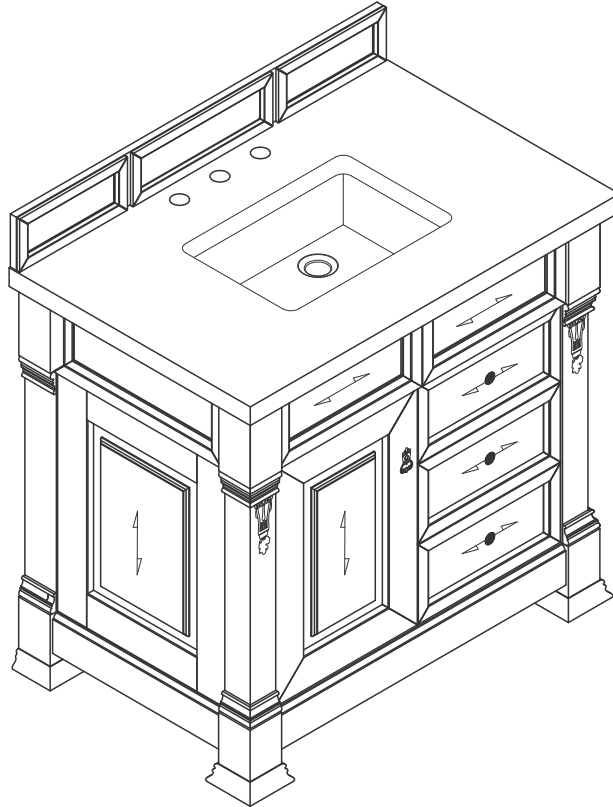

36" BROOKFIELD VANITY

147-114-5536 147-114-5586

147-114-5566 147-V36-BW

147-114-5576

JAMES MARTIN
VANITIES

Features and Materials

Solids: Yellow Poplar

Veneers: BNM/COK/WCH-Birch

Panels: Plywood and MDF

Installation Type: Floor Standing

Number of Basins: One, with optional 3cm top

Vanity Top Included: NO, Optional 3cm Tops Available with Sinks

Optional Wooden Backsplash

Number of Doors: One