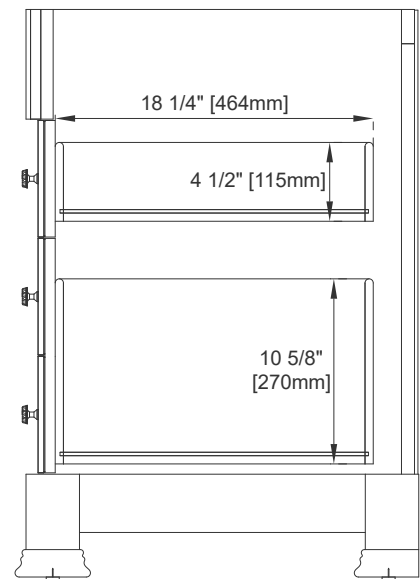

Fits Drain Hole Size: 1 3/4"

Overflow: Front Facing

Full Extension, Soft Close Glides

European Soft Close Hinges

Aluminum Laminate Drawer Liners

Adjustable Levelers

Dimension

Width: 35-3/4"

Depth: 23-1/4"

Height: 32-5/8"

Rough-In Height: 21-1/2"

36" BROOKFIELD VANITY
 147-114-5536 147-114-5586
 147-114-5566 147-V36-BW
 147-114-5576

JAMES MARTIN

VANITIES

Top View

Knob

Front View

All dimensions are nominal

Diagrams are of cabinet only—James Martin Optional Countertops and sinks are not shown

Visit website for warranty and installation information
www.jamesmartinvanities.com

36" BROOKFIELD VANITY
 147-114-5536 147-114-5586
 147-114-5566 147-V36-BW
 147-114-5576

JAMES MARTIN
 VANITIES

Side View 1

Side View 2

Back View

All dimensions are nominal

Diagrams are of cabinet only—James Martin Optional Countertops and sinks are not shown