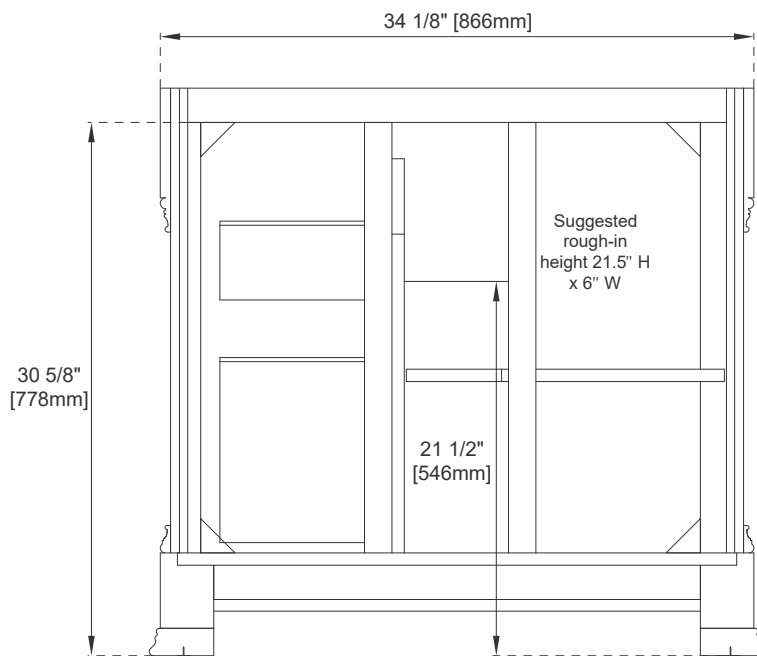

Fits Drain Hole Size: 1 3/4"

Overflow: Front Facing

Full Extension, Soft Close Glides

European Soft Close Hinges

Aluminum Laminate Drawer Liners

Adjustable Levelers

Dimension

Width: 35-3/4"

Depth: 23-1/4"

Height: 32-5/8"

Rough-In Height: 21-1/2"

36" BROOKFIELD VANITY
 147-114-5536 147-114-5586
 147-114-5566 147-V36-BW
 147-114-5576

JAMES MARTIN

VANITIES

Top View

Knob

Front View

All dimensions are nominal

Diagrams are of cabinet only—James Martin Optional Countertops and sinks are not shown

Visit website for warranty and installation information
www.jamesmartinvanities.com

36" BROOKFIELD VANITY
 147-114-5536 147-114-5586
 147-114-5566 147-V36-BW
 147-114-5576

JAMES MARTIN
 VANITIES

Side View 1

Side View 2

Back View

All dimensions are nominal

Diagrams are of cabinet only—James Martin Optional Countertops and sinks are not shown