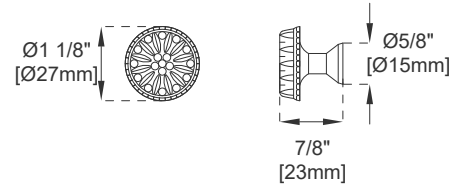

Fits Drain Hole Size: 1 3/4"

Overflow: Front Facing

Full Extension, Soft Close Glides

European Soft Close Hinges

Aluminum Laminate Drawer Liners

Adjustable Levelers

Dimension

Width: 35-3/4"

Depth: 23-1/4"

Height: 32-5/8"

Rough-In Height: 21-1/2"

36" BROOKFIELD VANITY
 147-114-5536 147-114-5586
 147-114-5566 147-V36-BW
 147-114-5576

JAMES MARTIN

VANITIES

Top View

Knob

Front View

All dimensions are nominal

Diagrams are of cabinet only—James Martin Optional Countertops and sinks are not shown

Visit website for warranty and installation information
www.jamesmartinvanities.com

36" BROOKFIELD VANITY
 147-114-5536 147-114-5586
 147-114-5566 147-V36-BW
 147-114-5576

JAMES MARTIN
 VANITIES

Side View 1

Side View 2

Back View

All dimensions are nominal

Diagrams are of cabinet only—James Martin Optional Countertops and sinks are not shown