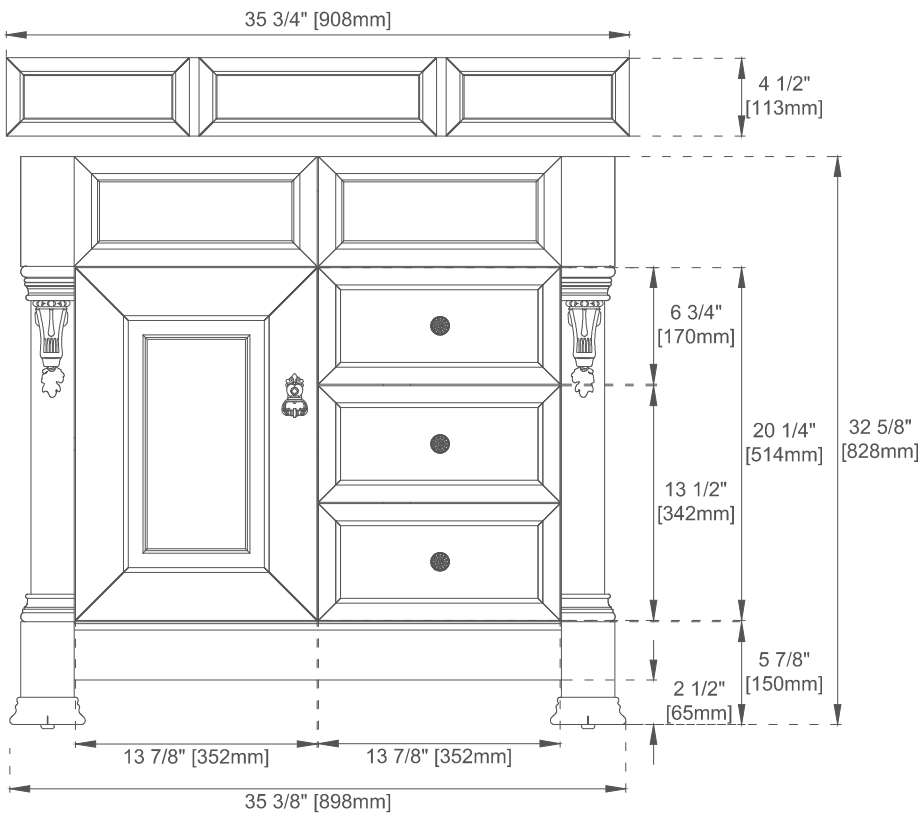

Panels: Plywood and MDF

Installation Type: Floor Standing

Number of Basins: One, with optional 3cm top

Vanity Top Included: NO, Optional 3cm Tops Available with Sinks

Optional Wooden Backsplash

Number of Doors: One

Fits Drain Hole Size: 1 3/4"

Overflow: Front Facing

Full Extension, Soft Close Glides

European Soft Close Hinges

Aluminum Laminate Drawer Liners

Adjustable Levelers

Dimension

Width: 35-3/4"

Depth: 23-1/4"

Height: 32-5/8"

Rough-In Height: 21-1/2"

36" BROOKFIELD VANITY
 147-114-5536 147-114-5586
 147-114-5566 147-V36-BW
 147-114-5576

JAMES MARTIN

VANITIES

Top View

Knob

Front View

All dimensions are nominal

Diagrams are of cabinet only—James Martin Optional Countertops and sinks are not shown

Visit website for warranty and installation information
www.jamesmartinvanities.com