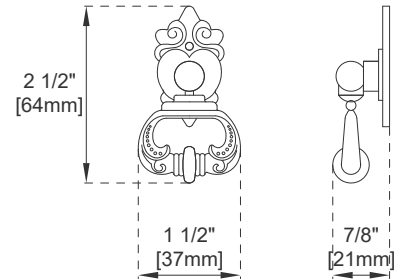

Fits Drain Hole Size: 1 3/4"

Overflow: Front Facing

Full Extension, Soft Close Glides

European Soft Close Hinges

Aluminum Laminate Drawer Liners

Adjustable Levelers

Dimension

Width: 35-3/4"

Depth: 23-1/4"

Height: 32-5/8"

Rough-In Height: 21-1/2"

36" BROOKFIELD VANITY
 147-114-5536 147-114-5586
 147-114-5566 147-V36-BW
 147-114-5576

JAMES MARTIN

VANITIES

Top View

Knob

Front View

All dimensions are nominal

Diagrams are of cabinet only—James Martin Optional Countertops and sinks are not shown

Visit website for warranty and installation information
www.jamesmartinvanities.com

36" BROOKFIELD VANITY
 147-114-5536 147-114-5586
 147-114-5566 147-V36-BW
 147-114-5576

JAMES MARTIN
 VANITIES

Side View 1

Side View 2

Back View

All dimensions are nominal

Diagrams are of cabinet only—James Martin Optional Countertops and sinks are not shown