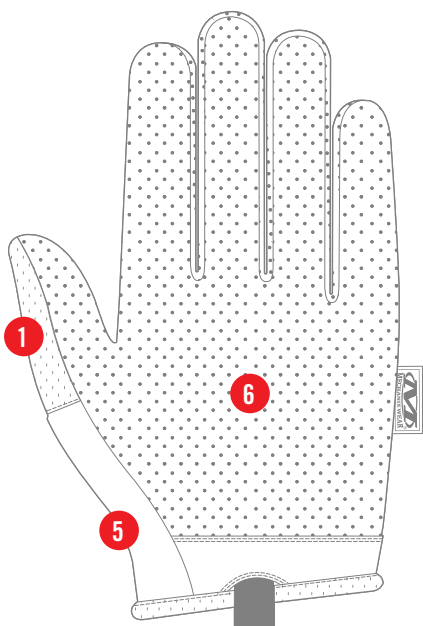

SPECIALTY VENT

SPECIALTY HAND PROTECTION

The Specialty Vent glove provides working hands with evaporative cooling on those sauna-like workdays with its fully ventilated design. The fully perforated palm combines with a breathable mesh back-of-hand to circulate air throughout the entire glove and keep your hands cool and comfortable while you work. Perforated synthetic leather reinforces high-wear areas of the thumb and index finger for added durability when using hand tools. The low-profile wrist closure creates a seamless fit to the wrist, while the micro-fleece thumb panel serves as a convenient place to wipe the sweat falling from your brow.

TOP VENTILATION

Lightweight mesh eliminates heat build-up, reduces fatigue and keeps hands cool and comfortable.

PALM VENTILATION

Perforated palm allows for maximum airflow.

SPECIALTY VENT

AVAILABLE COLORS

MSV-00 GREY

XXXS	XXS	XS	S	M	L	XL	XXL	XXXL
05	06	07	08	09	10	11	12	13

FEATURES

1. Lightweight mesh eliminates heat build-up.
2. Perforated thumb and index finger reinforcement.
3. Perforated finger fourchettes.
4. Low-profile Thermoplastic Rubber (TPR) hook and loop closure provides a secure fit to the wrist.
5. Micro-fleece sweat wipe.
6. Fully perforated palm allows for maximum airflow.