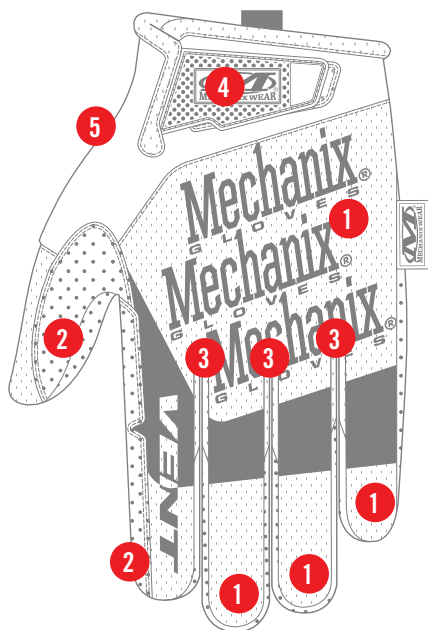

SPECIALTY VENT

SPECIALTY HAND PROTECTION

The Specialty Vent glove provides working hands with evaporative cooling on those sauna-like workdays with its fully ventilated design. The fully perforated palm combines with a breathable mesh back-of-hand to circulate air throughout the entire glove and keep your hands cool and comfortable while you work. Perforated synthetic leather reinforces high-wear areas of the thumb and index finger for added durability when using hand tools. The low-profile wrist closure creates a seamless fit to the wrist, while the micro-fleece thumb panel serves as a convenient place to wipe the sweat falling from your brow.

TOP VENTILATION

Lightweight mesh eliminates heat build-up, reduces fatigue and keeps hands cool and comfortable.

PALM VENTILATION

Perforated palm allows for maximum airflow.

SPECIALTY VENT

AVAILABLE COLORS

MSV-00 GREY

XXXS	XXS	XS	S	M	L	XL	XXL	XXXL
05	06	07	08	09	10	11	12	13

FEATURES

1. Lightweight mesh eliminates heat build-up.
2. Perforated thumb and index finger reinforcement.
3. Perforated finger fourchettes.
4. Low-profile Thermoplastic Rubber (TPR) hook and loop closure provides a secure fit to the wrist.
5. Micro-fleece sweat wipe.
6. Fully perforated palm allows for maximum airflow.