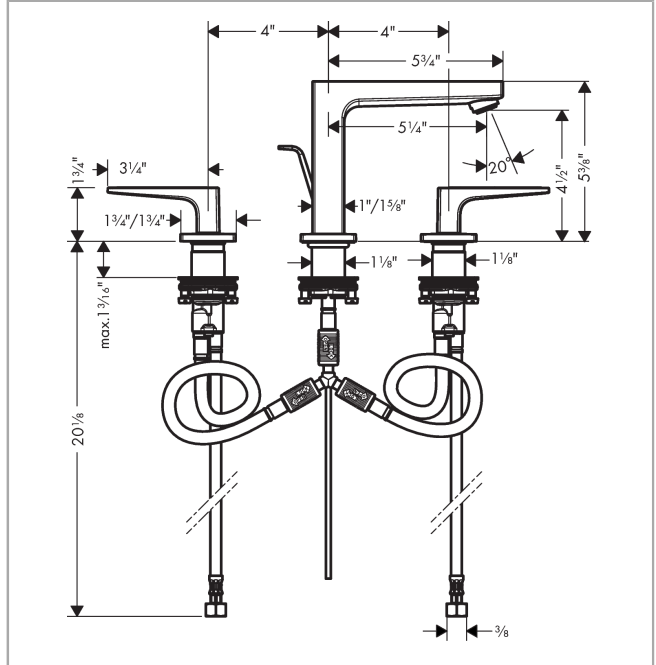

Metropol

Widespread Faucet 110 with Lever Handles and Pop-Up Drain, 0.5 GPM

Finishes : **chrome** Part no. : **32528001**

Description

Features

- Aerated spray
- Flow: 0.5 GPM (1.9 L/Min)
- 90° ceramic valves
- Includes pop-up drain

Item details

List Price \$ 664.00

Technology

Compliance

Product image

Scale drawing

Metropol

Widespread Faucet 110 with Lever Handles and Pop-Up Drain, 0.5 GPM

Finishes : **chrome** Part no. : **32528001**

Exploded drawing

Year of production: >10/19

Metropol

Widespread Faucet 110 with Lever Handles and Pop-Up Drain, 0.5 GPM

Finishes : **chrome** Part no. : **32528001**

Spare parts list

Year of production: >10/19

Pos.	Description	Part no.	Price	PU
1	spout 110 mm	93021000	-	1
2	aerator M24x1 (1,9 l/min)	92300000	-	1
3	O-ring 22x1,2	98397000	-	1
4	escutcheon for spout	92906000	-	1
5	flat seal	98749000	-	1
6	O-ring 26x4	92191000	-	1
7	connection hose 200 mm M10x1	92913000	-	1
8	O-ring 8x1,75	97827000	-	1
9	fixing set (Ø 28)	92909000	-	1
10	hose connection angel	92905000	-	1
11	handle for hot water	92916000	-	1
12	O-Ring 14x1,5	98201000	-	1
13	escutcheon	92915000	-	1
14	handle fixing set	98932000	-	1
15	shut off unit right closing	98817000	-	1
16	shut off unit left closing	95366001	-	1
17	O-ring 33x2,5	92907000	-	1
18	connection hose 400 mm M10x1	92914000	-	1
19	connection hose 18½" M8x0,75 3/8"	96321001	-	1
20	lever collar	97548000	-	1
21	pull rod	96657000	-	1
a	handle for cold water	92917000	-	1
b	pop up waste	88509000	-	1