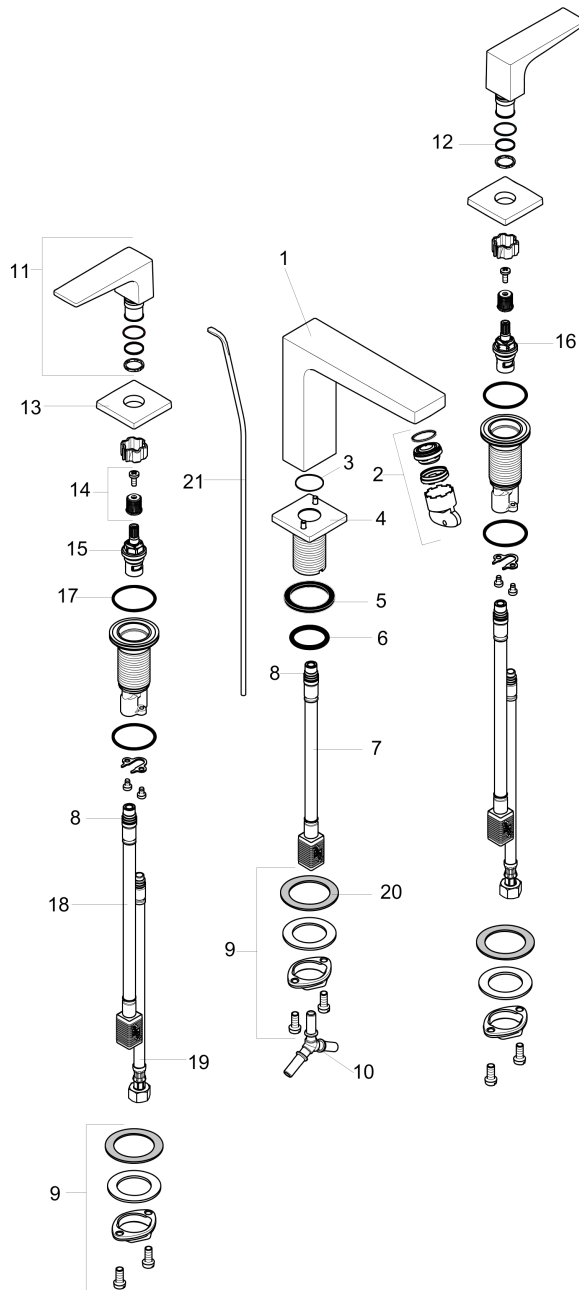

Metropol

Widespread Faucet 110 with Lever Handles and Pop-Up Drain, 0.5 GPM

Finishes : **chrome** Part no. : **32528001**

Description

Features

- Aerated spray
- Flow: 0.5 GPM (1.9 L/Min)
- 90° ceramic valves
- Includes pop-up drain

Item details

List Price \$ 664.00

Technology

Compliance

Product image

Scale drawing

Metropol

Widespread Faucet 110 with Lever Handles and Pop-Up Drain, 0.5 GPM

Finishes : **chrome** Part no. : **32528001**

Exploded drawing

Year of production: >10/19

Metropol

Widespread Faucet 110 with Lever Handles and Pop-Up Drain, 0.5 GPM

Finishes : **chrome** Part no. : **32528001**

Spare parts list

Year of production: >10/19

Pos.	Description	Part no.	Price	PU
1	spout 110 mm	93021000	-	1
2	aerator M24x1 (1,9 l/min)	92300000	-	1
3	O-ring 22x1,2	98397000	-	1
4	escutcheon for spout	92906000	-	1
5	flat seal	98749000	-	1
6	O-ring 26x4	92191000	-	1
7	connection hose 200 mm M10x1	92913000	-	1
8	O-ring 8x1,75	97827000	-	1
9	fixing set (Ø 28)	92909000	-	1
10	hose connection angel	92905000	-	1
11	handle for hot water	92916000	-	1
12	O-Ring 14x1,5	98201000	-	1
13	escutcheon	92915000	-	1
14	handle fixing set	98932000	-	1
15	shut off unit right closing	98817000	-	1
16	shut off unit left closing	95366001	-	1
17	O-ring 33x2,5	92907000	-	1
18	connection hose 400 mm M10x1	92914000	-	1
19	connection hose 18½" M8x0,75 3/8"	96321001	-	1
20	lever collar	97548000	-	1
21	pull rod	96657000	-	1
a	handle for cold water	92917000	-	1
b	pop up waste	88509000	-	1