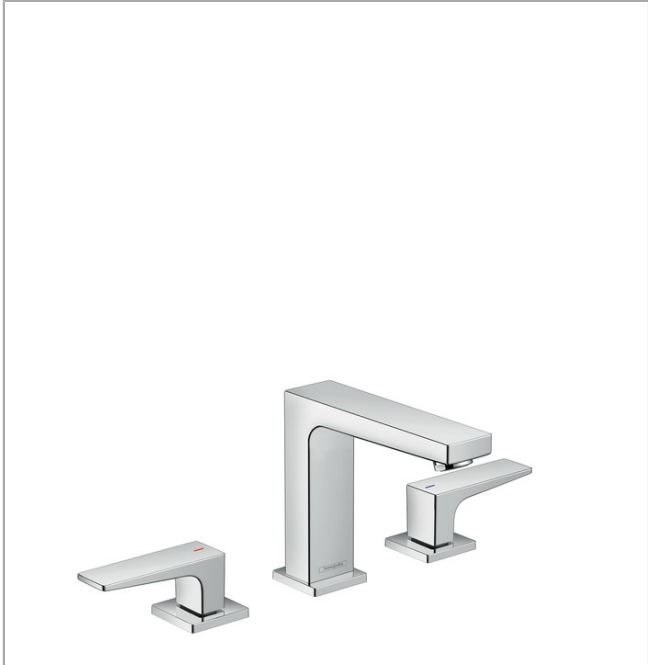

Metropol

Widespread Faucet 110 with Lever Handles and Pop-Up Drain, 0.5 GPM

Finishes : **chrome** Part no. : **32528001**

Description

Features

- Aerated spray
- Flow: 0.5 GPM (1.9 L/Min)
- 90° ceramic valves
- Includes pop-up drain

Item details

List Price \$ 664.00

Technology

Compliance

Product image

Scale drawing

Metropol

Widespread Faucet 110 with Lever Handles and Pop-Up Drain, 0.5 GPM

Finishes : **chrome** Part no. : **32528001**

Exploded drawing

Year of production: >10/19

Metropol

Widespread Faucet 110 with Lever Handles and Pop-Up Drain, 0.5 GPM

Finishes : **chrome** Part no. : **32528001**