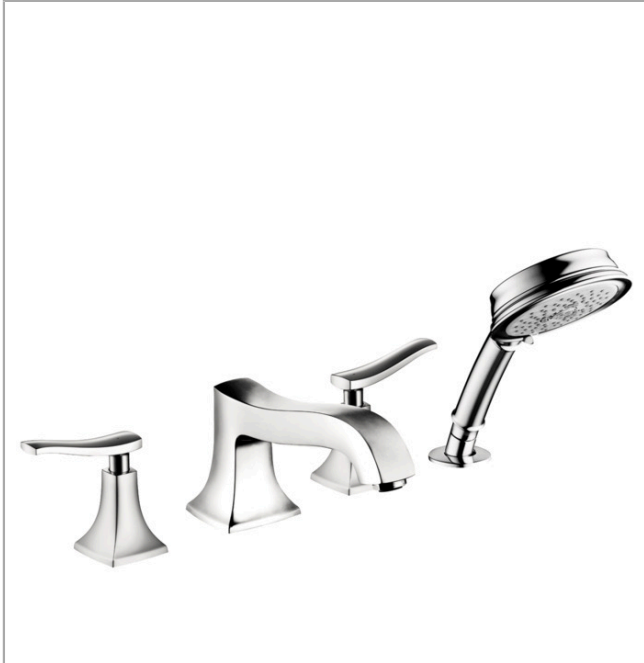

Metris C
4-Hole Roman Tub Set Trim with 1.8 GPM Handshower
 Finishes : **chrome** Part no. : **31312001**

Description

Features

- Flow: 5.23 GPM (19.8 L/Min)
- 90° ceramic valves
- Integrated double backflow prevention

Item details

List Price \$ 851.00

Technology

Compliance

Product image

Scale drawing