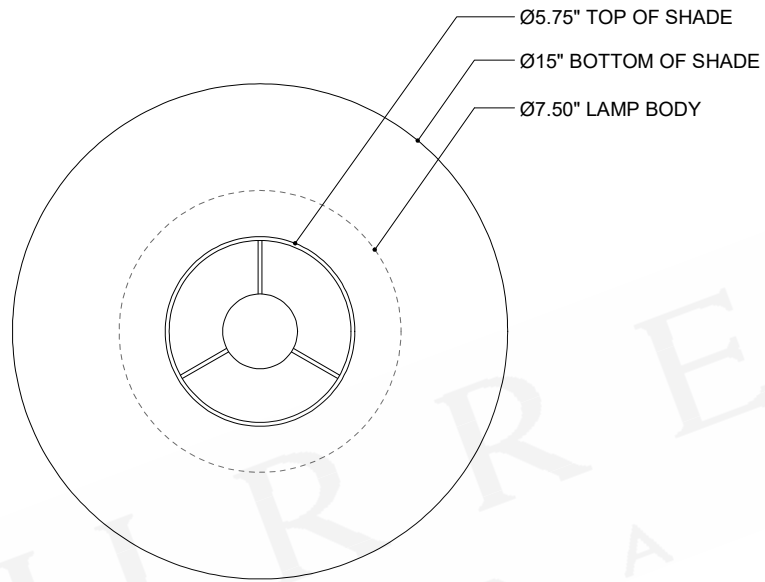

ITEM: 6000-1003

Overall Dimensions

Height: 15.5"

Diameter: 15"

TOP VIEW

FRONT VIEW