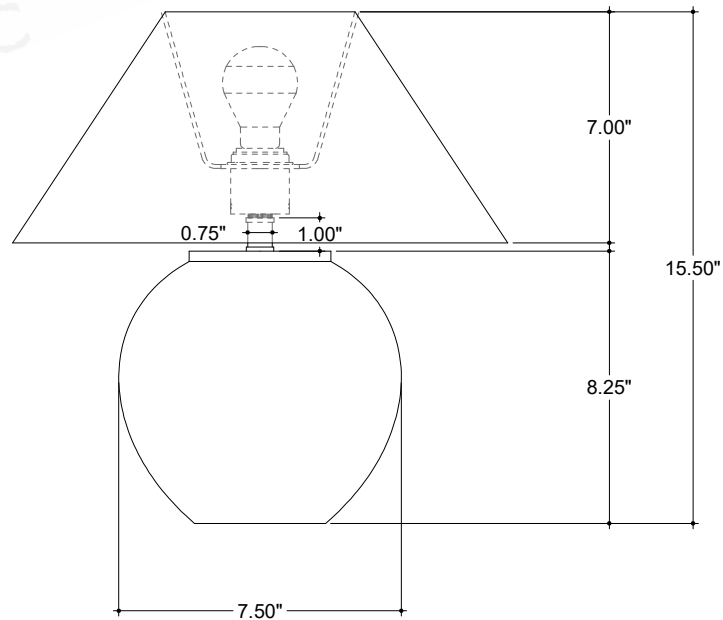

ITEM: 6000-1003

Overall Dimensions

Height: 15.5"

Diameter: 15"

TOP VIEW

FRONT VIEW