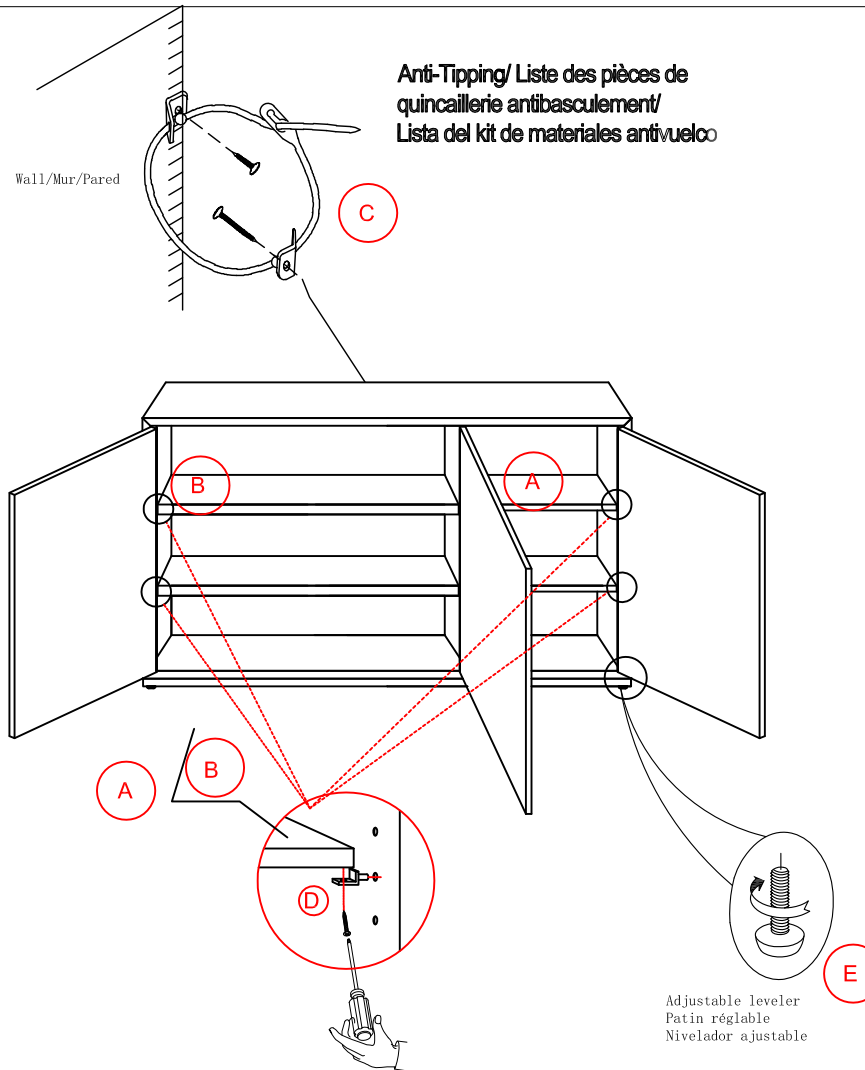

**B** \*

x2 Adjustable Shelf B  
x2 Tablette ajustable  
x2 Estante ajustable

**C** \*

x1 Tipping restraint  
x1 Liste des pièces de quincaillerie antibasculement  
x1 Abrazadera antivuelco

**D** \*

x16 Shelf Supports  
x16 Supports Pour Tablette  
x16 Soporte De Las Repisas

**E** \*

x4 Adjustable leveler  
x4 Patin réglable  
x4 Nivelador ajustable

\* Replaceable Part

# ASSEMBLY INSTRUCTIONS/ NOTICE DE MONTAGE/ INSTRUCCIONES DE MONTAJE

ITEM NO. / ARTICLE NO. / ARTICULO NO : P301559

DESCRIPTION / LA DESCRIPCION / DESCRIPCIÓN : Bar/Cabinet-cellier /Mueble bar

REPLACEABLE PART/ PARTIE REMPLACABLE/ PARTE REEMPLAZABLE

- ALWAYS install tipover restraint provided.
- NEVER put a TV on this product.
- NEVER allow children to stand, climb or hang on drawers, doors, or shelves.
- NEVER open more than one drawer at a time.
- Place heaviest items in the lowest drawers.