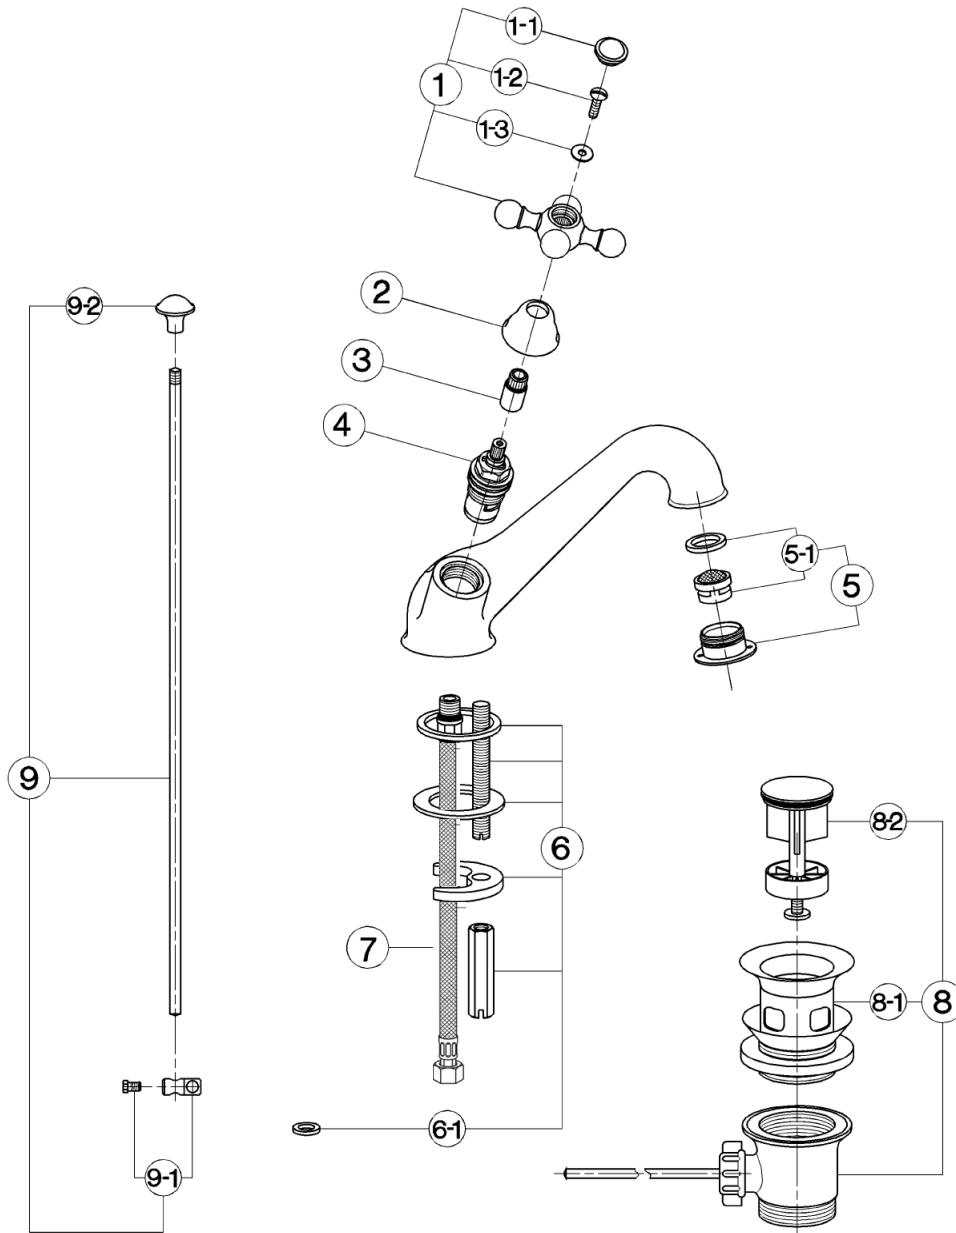

SINGLE HOLE BASIN MIXER

ROHL Country Bath Arcana

AC51X-2 (Cross Handles)

FEATURES

- 1 3/8" hole cutout
- 1/4-turn ceramic disc valves
- Fixed spout
- Pop-up drain, 1 1/4" pipe
- Spout, valve housing, and pop-up made only from solid brass
- Cross handle design only
- 6" wide from temperature indicator to temperature indicator
- 1.2 GPM

AC51 Spare Parts

- 1 – ZZ921120 – Cross handle with screw and cap (COLD)
- 1 – ZZ921110 – Cross handle with screw and cap (HOT)
- 1-1 – ZZ938610 – Cap for handle "C" for cold
- 1-1 – ZZ938620 – Cap for handle "H" for hot
- 1-2 – ZZ926500 – Screw for handle
- 1-3 – ZZ926730 – Brass washer
- 2 – ZZ926520 – Escutcheon
- 3 – ZZ926710 – Extension for head valve

- 4 – ZZ929070 – Cartridge hot counterclockwise
- 5 – ZZ930790 – Aerator complete
- 5-1 – ZZ933930 – Aerator insert only
- 6 – ZZ928510 – Installation set
- 7 – ZZ932480 – 1/2" Flex supply hose
- 8 – ZA007550 – Pop-up complete
- 8-1 – ZZ927590 – Rod for pop-up
- 82 – ZZ927590 – Rod for pop-up