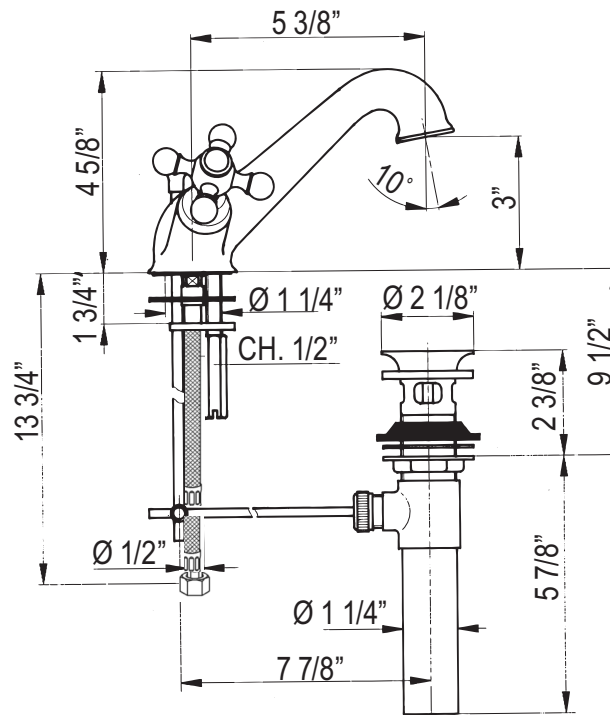

WARRANTY

- Limited Lifetime*
- No Warranty on Tuscan Brass Finish (TCB)

Consult your local ROHL showroom for additional information and specifications. For complete warranty details and a list of showrooms, go to www.rohlhome.com.