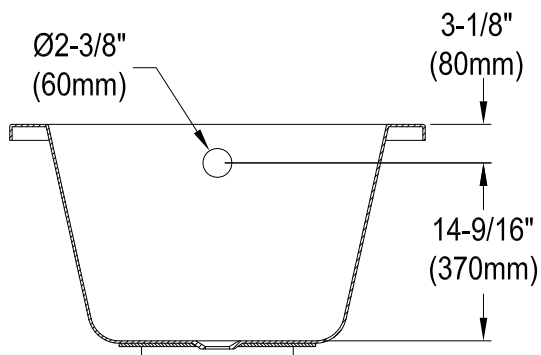

VTPN603419T

60" Acrylic Anti-Skid Drop-In Tub

Drain Hole Size

(Scale 3:1)

Section B-B

Section A-A