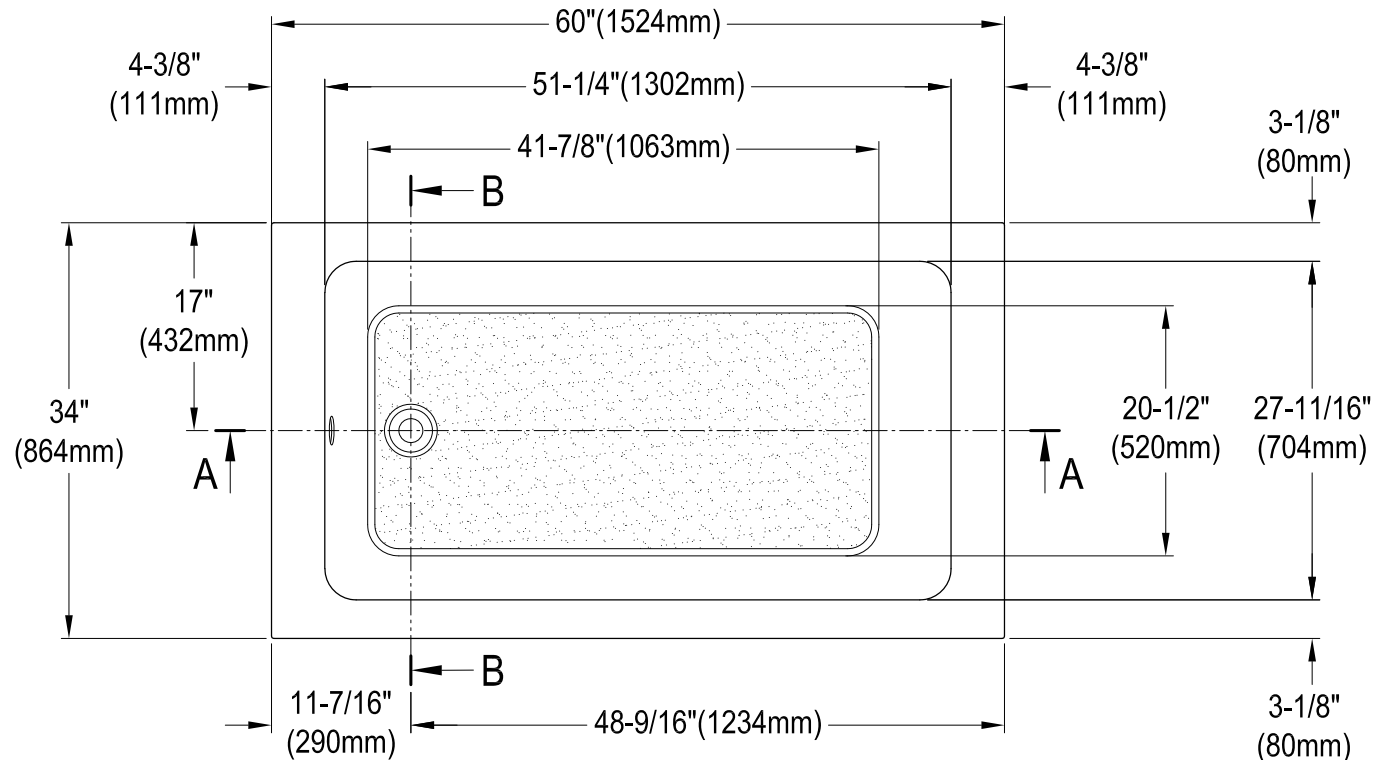

VTPN603419T

60" Acrylic Anti-Skid Drop-In Tub

Drain Hole Size

(Scale 3:1)

Section B-B

Section A-A