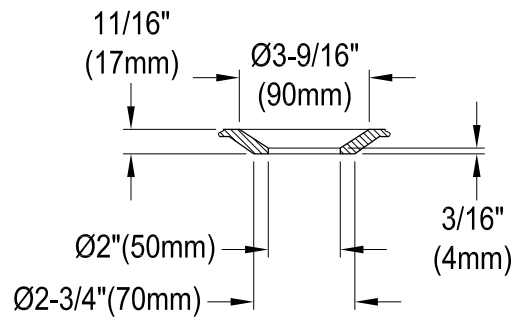

VTPN603419T

60" Acrylic Anti-Skid Drop-In Tub

Drain Hole Size

(Scale 3:1)

Section B-B

Section A-A