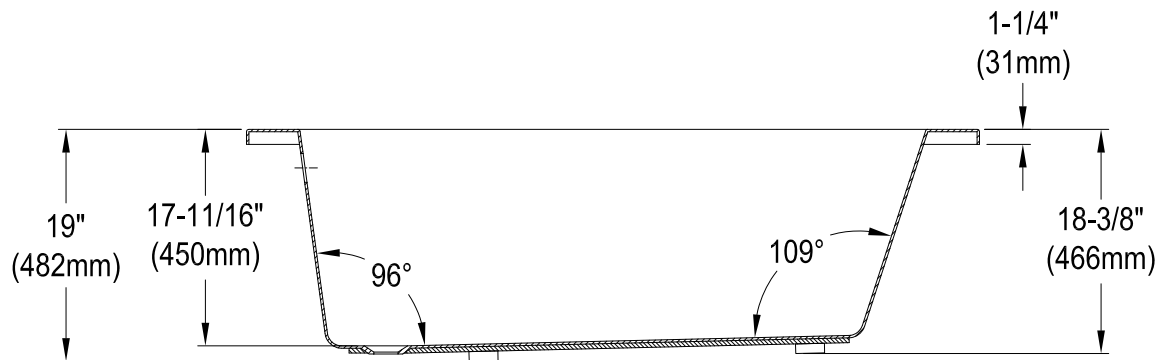

VTPN603419T

60" Acrylic Anti-Skid Drop-In Tub

Drain Hole Size

(Scale 3:1)

Section B-B

Section A-A