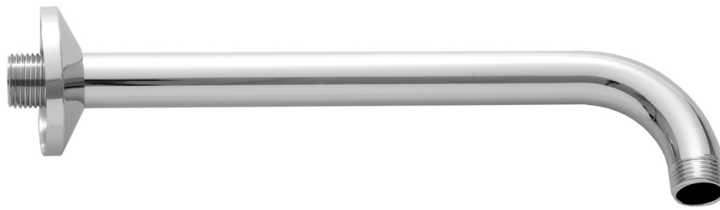

20" 90° Showerarm with Escutcheon

Model #: 8046-

FEATURES:

- Brass 90° showerarm with escutcheon
- 1/2" Male x 20" Male IPS
- 2 3/4" short drop on 90° bend
- Ideal for rainheads
- For ceiling support, see 4012, 4018, 4024, 4030, 4036, or custom lengths
- Other escutcheons and custom lengths available. Contact JACLO

AVAILABLE FINISHES:

Polished Chrome (PCH)	Satin Chrome (SC)	Bronze Umber (BU)
Satin Nickel (SN)	Pewter (PEW)	Caramel Bronze (CB)
Polished Nickel (PN)	Antique Brass (AB)	Antique Copper (ACU)
Oil-Rubbed Bronze (ORB)	Polished Brass (PB)	Polished Copper (PCU)
Vintage Bronze (VB)	Satin Brass (SB)	Matte Black (MBK)
Satin Gold (SG)	Polished Gold (PG)	Black Nickel (BKN)
White (WH)	Unlacquered Brass (ULB)	Satin Cooper (SCU)
Almond (ALD)	Amber (AMB)	Azure Blue (AZB)
Coral (COR)	Mint Green (GRN)	Stone Grey (GRY)
Lilac (LAC)	Light Blue (LBL)	Limon (LIM)
Plum (PLM)	Pink (PNK)	Red (RED)
Graphite (GPH)	Aged Unlacquered Brass (AUB)	