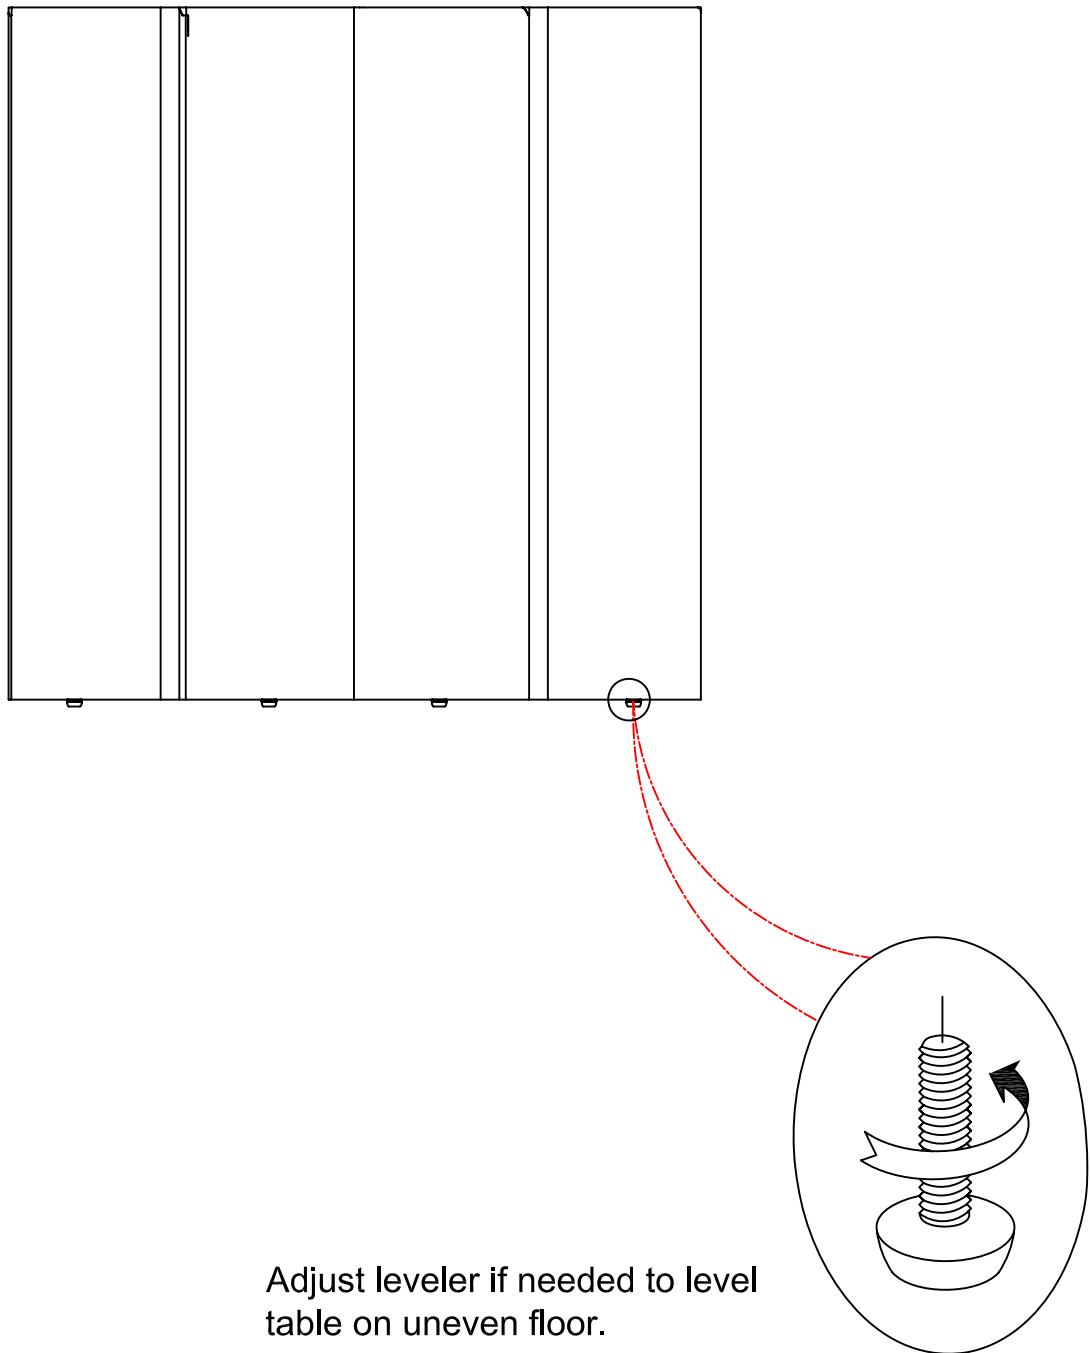

ASSEMBLY INSTRUCTION

ITEM: 5875-80213-95 C Est La Vie End Table

Thank you for purchasing this quality product. Be sure to unpack carefully looking for small parts which may have come loose during shipment.

Read all instruction and study the drawing carefully before starting the assembly process.

Adjust leveler if needed to level table on uneven floor.