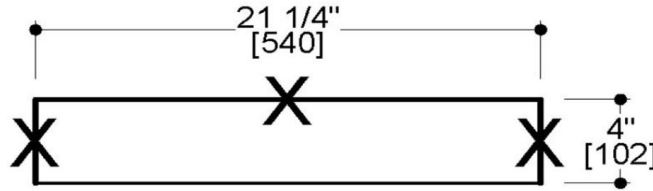

Granite Side Splash 22"
Kashmir White

SPECIFICATIONS

MATERIAL:	Granite
TOOLS NEEDED FOR INSTALLATION:	Liquid nails or PL adhesive
ASSEMBLED DIMENSIONS:	4" H x 21.25" L x 0.75" D
ASSEMBLED WEIGHT:	5.97 lbs.
FAUCET TYPE:	N/A
NUMBER OF MOUNTING HOLES:	N/A
BOWL MATERIAL:	N/A
BACK SPLASH INCLUDED:	No
COLOR:	Kashmir White
NUMBER OF BOWLS:	N/A
BOWL DIMENSIONS:	N/A
BOWL SHAPE:	N/A
SINK THICKNESS:	0.75"
MOUNTING TYPE:	N/A
OVERFLOW HOLE:	N/A