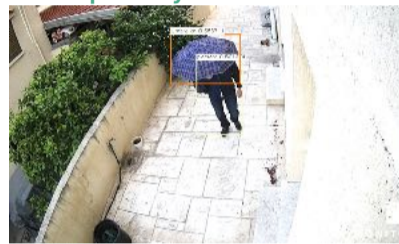

Avoids alerts from pixel change & motion

Object detected, even when partially obstructed

Set alerts to see unauthorized object in restricted area

Accurately identify 19+ Objects