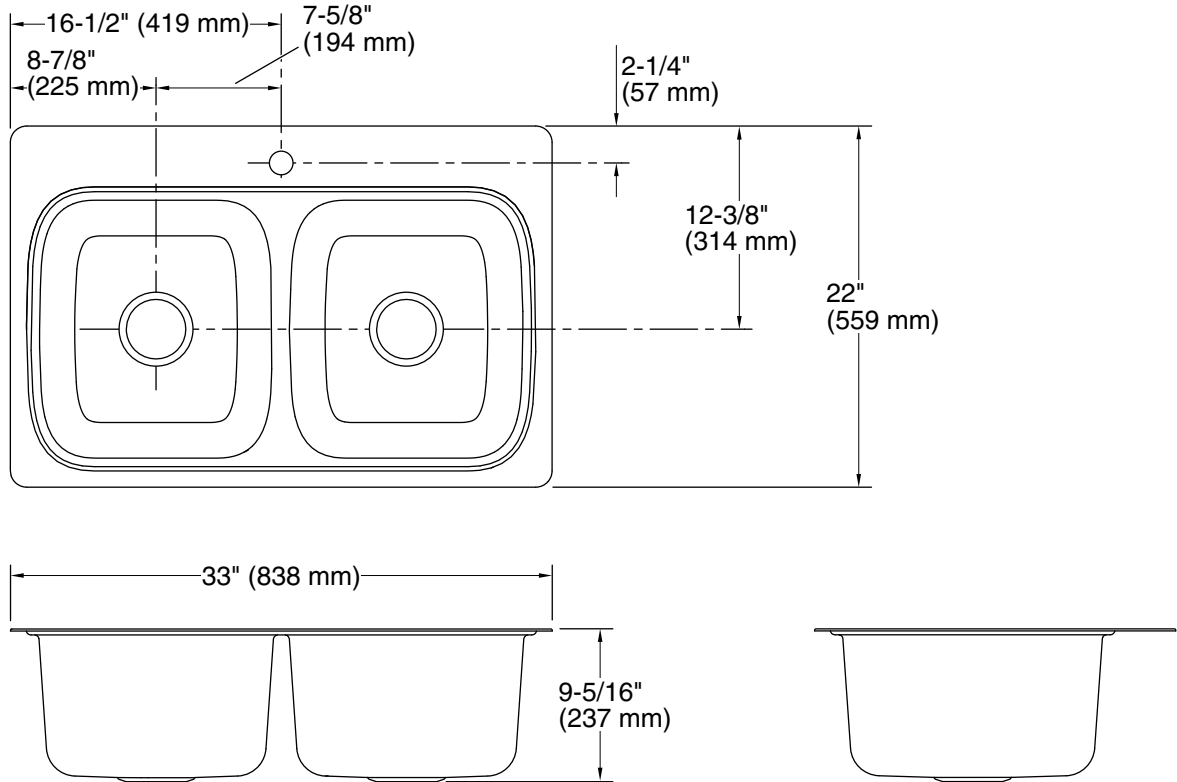

### Features

- 36" minimum base cabinet width
- Double-equal bowls
- 9" (229 mm) depth provides generous workspace
- Single faucet hole
- Includes installation hardware

## Technical Information

All product dimensions are nominal.

Basin configuration:	Equal Bowls
Min. base cabinet width:	36" (914 mm)
Bowl area (Left):	Length: 14-3/16" (360 mm) Width: 15-11/16" (398 mm) Bowl depth: 9" (229 mm)
Bowl area (Right):	Length: 14-3/16" (360 mm) Width: 15-11/16" (398 mm) Bowl depth: 9" (229 mm)
Number of deck holes:	1
Faucet hole(s):	1-7/16" (37 mm)
Drain hole:	3-5/8" (92 mm)