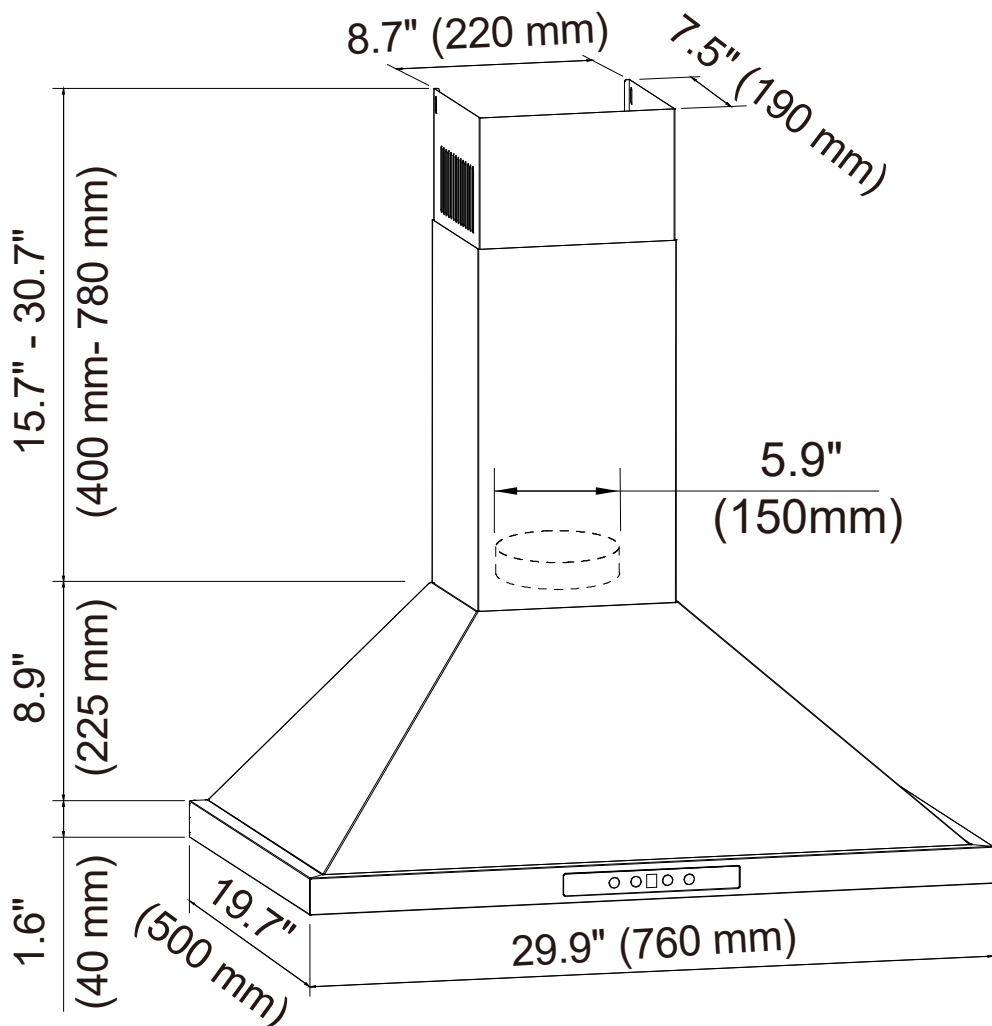

Range Hood Model: RH-AZ0576ESS

V1.0
03/14/2024

Size	30 inch
Mounting Type	Wall Mounted
Ductless	Yes (Carbon Filter not Included)
Noise Level	Less Than 55 db
Lights	2 x 2 W LED
Control Type	Touch Panel
Speed Selections	3
Air Flow	450 CFM
Material	Stainless Steel
Color	Natural

Voltage	120 V
Frequency	60 Hz
Amperage	2.5 A
Duct Size (inch)	6" (round)
Filter Type	3 x Aluminum Filter
Remote Control	No
Additional Chimney	No
Vent Install Type	Convertible
Dimensions	29.9" (W) x 19.7" (L) x 41.2" (H)
Certifications	cETL, CEC