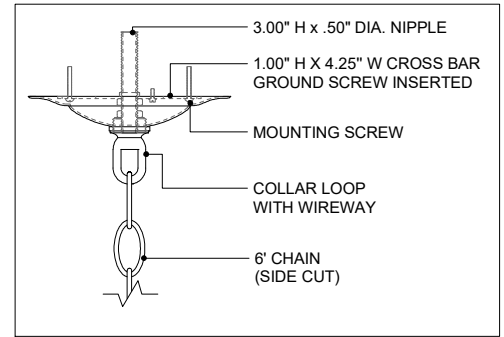

32.00" DIA. BODY
 6.00" DIA. CANOPY
 1.00" H X 4.25" W
 CROSS BAR

TOP VIEW

CANOPY DETAIL

FRONT VIEW

9000-0444

ALL WORK © 2019 CURREY & COMPANY