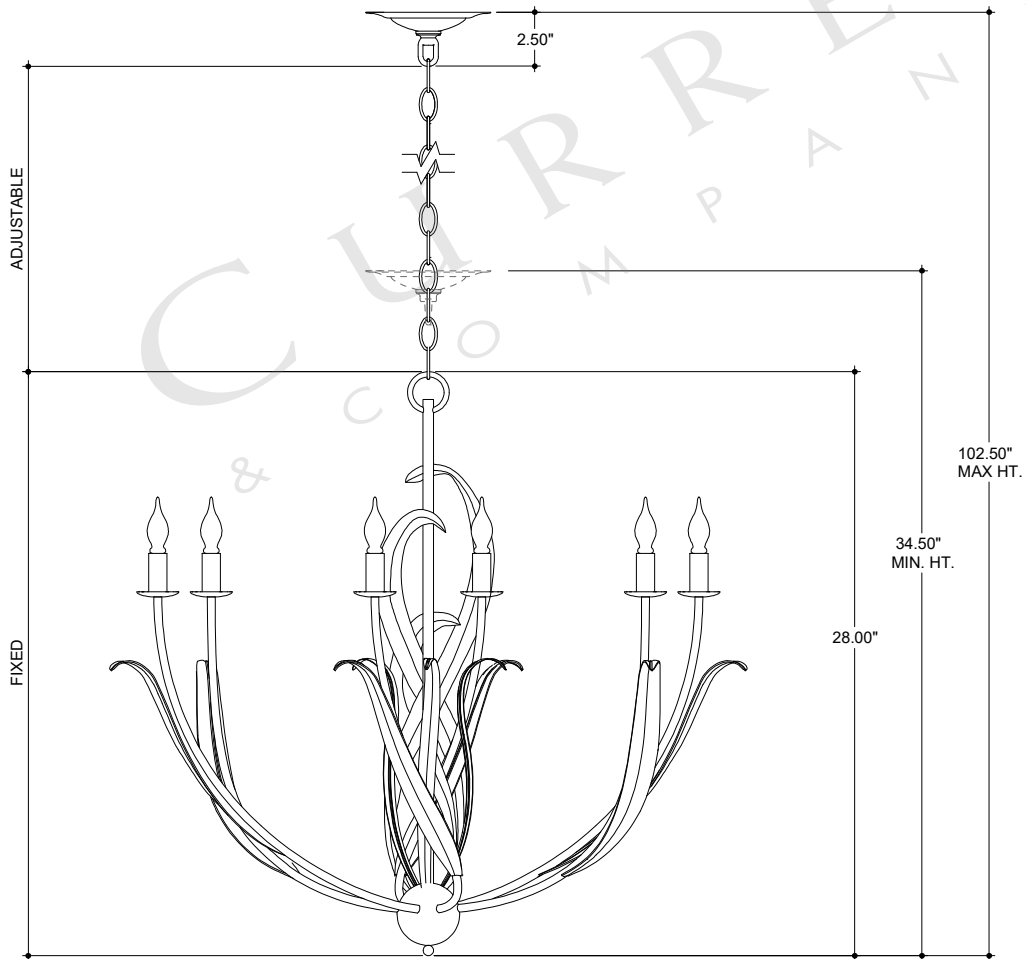

32.00" DIA. BODY
 6.00" DIA. CANOPY
 1.00" H X 4.25" W
 CROSS BAR

TOP VIEW

CANOPY DETAIL

FRONT VIEW

9000-0444

ALL WORK © 2019 CURREY & COMPANY