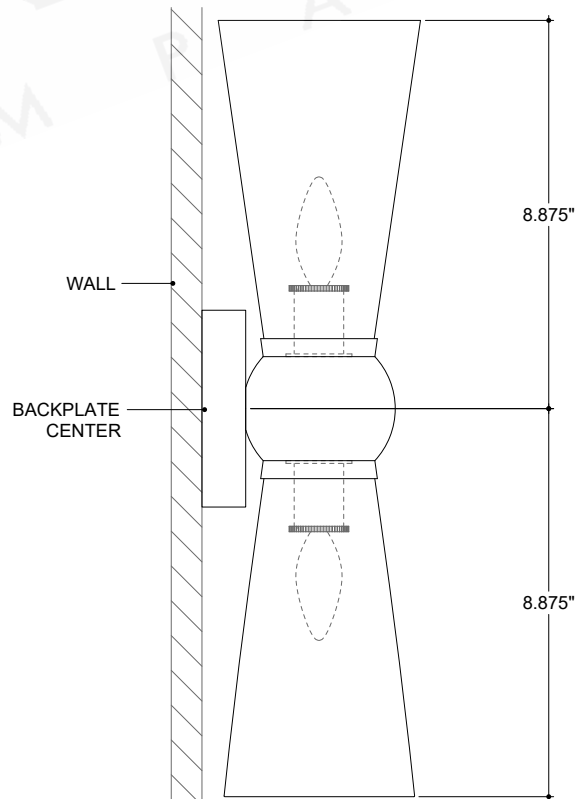

ITEM: 5800-0059

Overall Dimensions

Height: 17.75"

Width: 4.625"

Depth: 5"

TOP VIEW

FRONT VIEW

SIDE VIEW