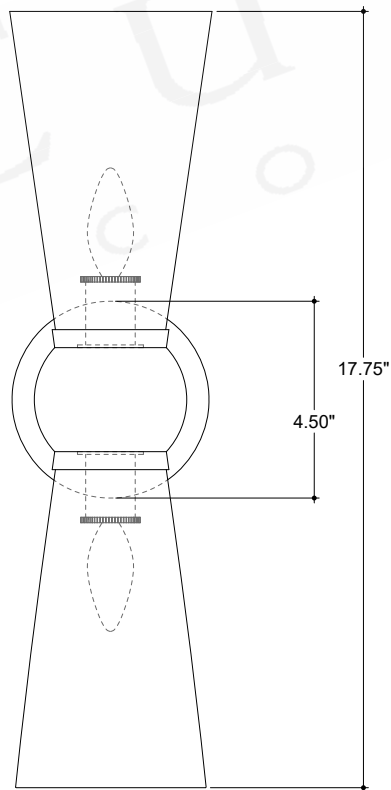

ITEM: 5800-0059

Overall Dimensions

Height: 17.75"

Width: 4.625"

Depth: 5"

TOP VIEW

FRONT VIEW

SIDE VIEW