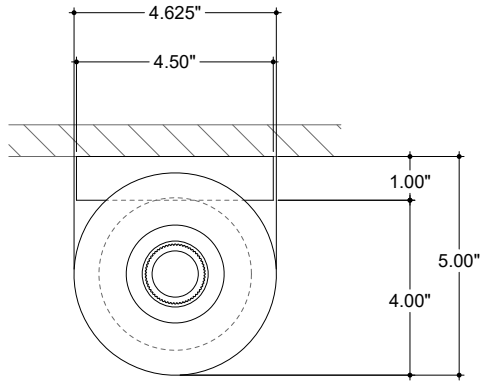

ITEM: 5800-0059

Overall Dimensions

Height: 17.75"

Width: 4.625"

Depth: 5"

TOP VIEW

FRONT VIEW

SIDE VIEW