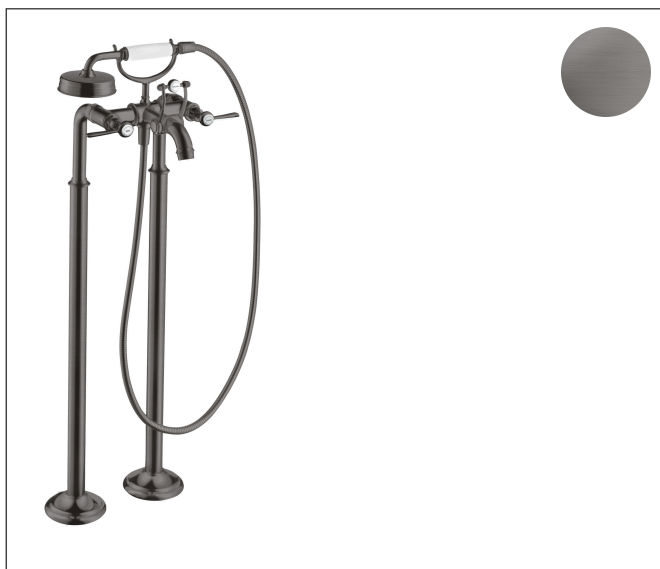

Brand	AXOR
Art. Name	<b>AXOR Montreux</b> 2-Handle Freestanding Tub Filler Trim with Lever Handles and 1.8 GPM Handshower
Art. Nr.	16563341
Surface	brushed black chrome
Pos.	1

## Product Picture

## Features

- Spray type mixer: Aerated spray
- Spray type hand shower: RainAir
- Flow: 4.76 GPM (18 L/Min)
- Flow rate of hand shower at 3 bar: 1.8 GPM (6.8 L/Min)
- 90° ceramic valves
- Integrated double backflow prevention