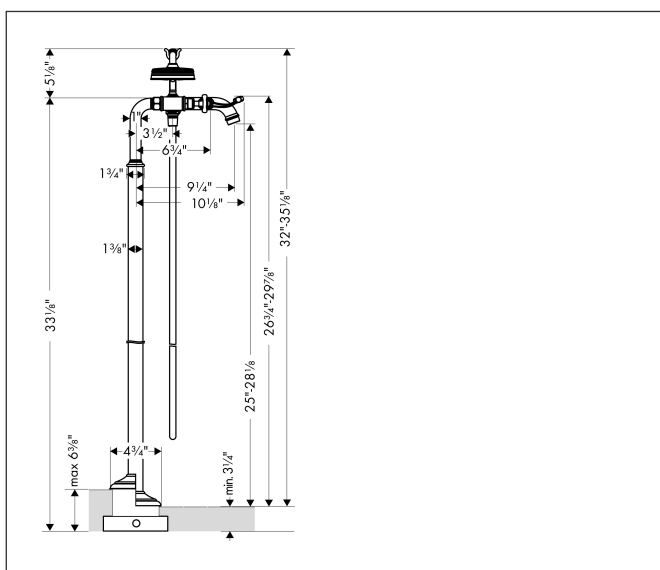

Drawing

Technology

Spray Types