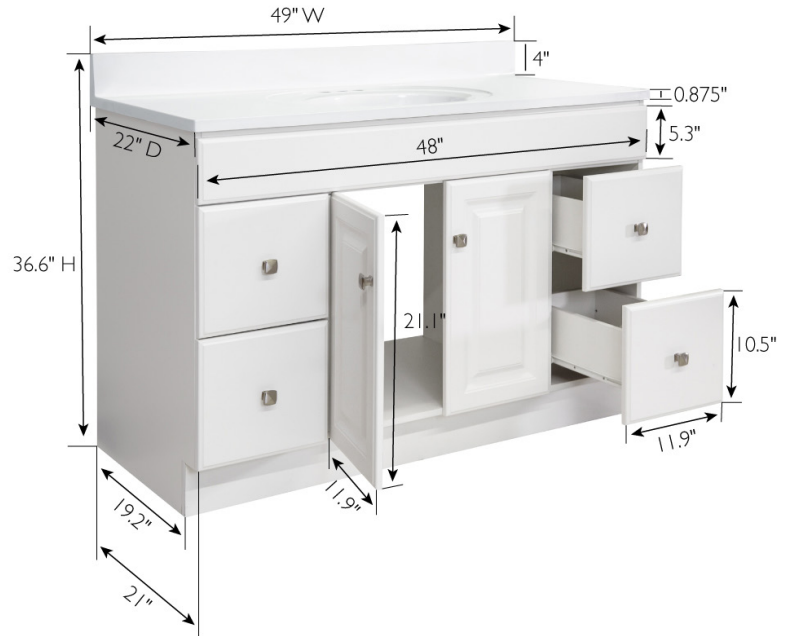

White Wyndham 2-Door 4-Drawer Vanity with Cultured Marble 4 in. Centerset Solid White Top, Unassembled, 49x22

### SPECIFICATIONS

<b>MATERIAL CONSTRUCTION:</b>	Wood/Cultured Marble
<b>ASSEMBLY REQUIRED:</b>	Yes
<b>ASSEMBLED DIMENSIONS:</b>	36.3" H x 49" L x 22" D
<b>ASSEMBLED WEIGHT:</b>	194 lbs.
<b>TOOLS NEEDED FOR INSTALLATION:</b>	Wrench
<b>CONSTRUCTION TYPE:</b>	Frameless
<b>HINGE STYLE:</b>	Concealed
<b>DOOR STYLE:</b>	2 MDF Slab Doors
<b>DRAWER STYLE:</b>	4 MDF Drawers
<b>GLIDE STYLE:</b>	STD Easy Glide
<b>FAKE DWR STYLE:</b>	N/A
<b>DWR #1 DIMENSIONS:</b>	5.1181" H x 15.59052" D
<b>DWR CONSTRUCTION:</b>	Standard
<b>SHELF STYLE:</b>	N/A
<b>SHELF ADJUSTABILITY INCREMENTS:</b>	N/A
<b>SHELF MAX WEIGHT CAPACITY:</b>	N/A
<b>SHELF DIMENSIONS:</b>	N/A
<b>SHELF THICKNESS:</b>	N/A
<b>SHELF MATERIAL:</b>	N/A
<b>FRAME STYLE:</b>	N/A
<b>FACE FRAME MATERIAL:</b>	N/A
<b>SIDES MATERIAL:</b>	Particle Board
<b>BOTTOM MATERIAL:</b>	Particle Board

<b>TOE KICK INSET WIDTH:</b>	4.5"
<b>BACK PANEL MATERIAL:</b>	N/A
<b>BACK BRACE MATERIAL:</b>	Particle Board
<b>FAUCET TYPE:</b>	Lav Centerset
<b>NUMBER OF MOUNTING HOLES:</b>	3
<b>BOWL MATERIAL:</b>	Cultured Marble
<b>BACK SPLASH INCLUDED:</b>	Yes
<b>COLOR:</b>	Solid White
<b>NUMBER OF BOWLS:</b>	1
<b>BOWL DIMENSIONS:</b>	5.63" H x 11.63" W x 16.85" D
<b>BOWL SHAPE:</b>	Oval
<b>SINK THICKNESS:</b>	N/A
<b>MOUNTING TYPE:</b>	Integrated
<b>OVERFLOW HOLE:</b>	Yes
<b>WARRANTY:</b>	1-Year limited warranty
<b>CARB COMPLIANT:</b>	CARB Phase 2
<b>LEGAL FOR SALE IN CALIFORNIA:</b>	Yes
<b>TSCA TITLE IV COMPLIANT:</b>	Yes