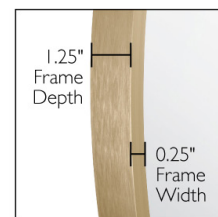

Maeve Metal Framed Wall Mirror 30" x 20", 2-Pack
Gold

SPECIFICATIONS

MATERIAL CONSTRUCTION:	Glass	FACE FRAME MATERIAL:	Aluminum
ASSEMBLY REQUIRED:	No	SIDES MATERIAL:	Aluminum
TOOLS NEEDED FOR INSTALLATION:	Screws, Screwdriver	BOTTOM MATERIAL:	Aluminum
ASSEMBLED DIMENSIONS:	30" H x 20" L x 1.25" D	BACK PANEL MATERIAL:	MDF
WEIGHT:	10.34 lbs.	BACK BRACE MATERIAL:	N/A
NUMBER OF DOORS:	0	GLASS STYLE:	Flat Panel
DOOR MATERIAL:	N/A	LIGHTED:	No
NUMBER OF SHELVES:	N/A	POWER SOURCE:	N/A
ADJUSTABLE SHELVES:	N/A	MOUNTING HARDWARE INCLUDED:	Yes
SHELF MAX WEIGHT CAPACITY:	N/A	MOUNTING TYPE:	Wall Mount
SHELF WIDTH:	N/A	QTY OF LAMPS:	N/A
SHELF THICKNESS:	N/A		
SHELF MATERIAL:	N/A		