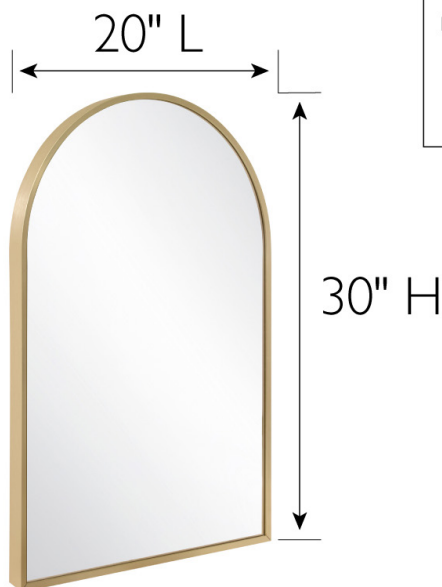

Maeve Metal Framed Wall Mirror 30" x 20", 2-Pack
Gold

SPECIFICATIONS

MATERIAL CONSTRUCTION:	Glass	FACE FRAME MATERIAL:	Aluminum
ASSEMBLY REQUIRED:	No	SIDES MATERIAL:	Aluminum
TOOLS NEEDED FOR INSTALLATION:	Screws, Screwdriver	BOTTOM MATERIAL:	Aluminum
ASSEMBLED DIMENSIONS:	30" H x 20" L x 1.25" D	BACK PANEL MATERIAL:	MDF
WEIGHT:	10.34 lbs.	BACK BRACE MATERIAL:	N/A
NUMBER OF DOORS:	0	GLASS STYLE:	Flat Panel
DOOR MATERIAL:	N/A	LIGHTED:	No
NUMBER OF SHELVES:	N/A	POWER SOURCE:	N/A
ADJUSTABLE SHELVES:	N/A	MOUNTING HARDWARE INCLUDED:	Yes
SHELF MAX WEIGHT CAPACITY:	N/A	MOUNTING TYPE:	Wall Mount
SHELF WIDTH:	N/A	QTY OF LAMPS:	N/A
SHELF THICKNESS:	N/A		
SHELF MATERIAL:	N/A		