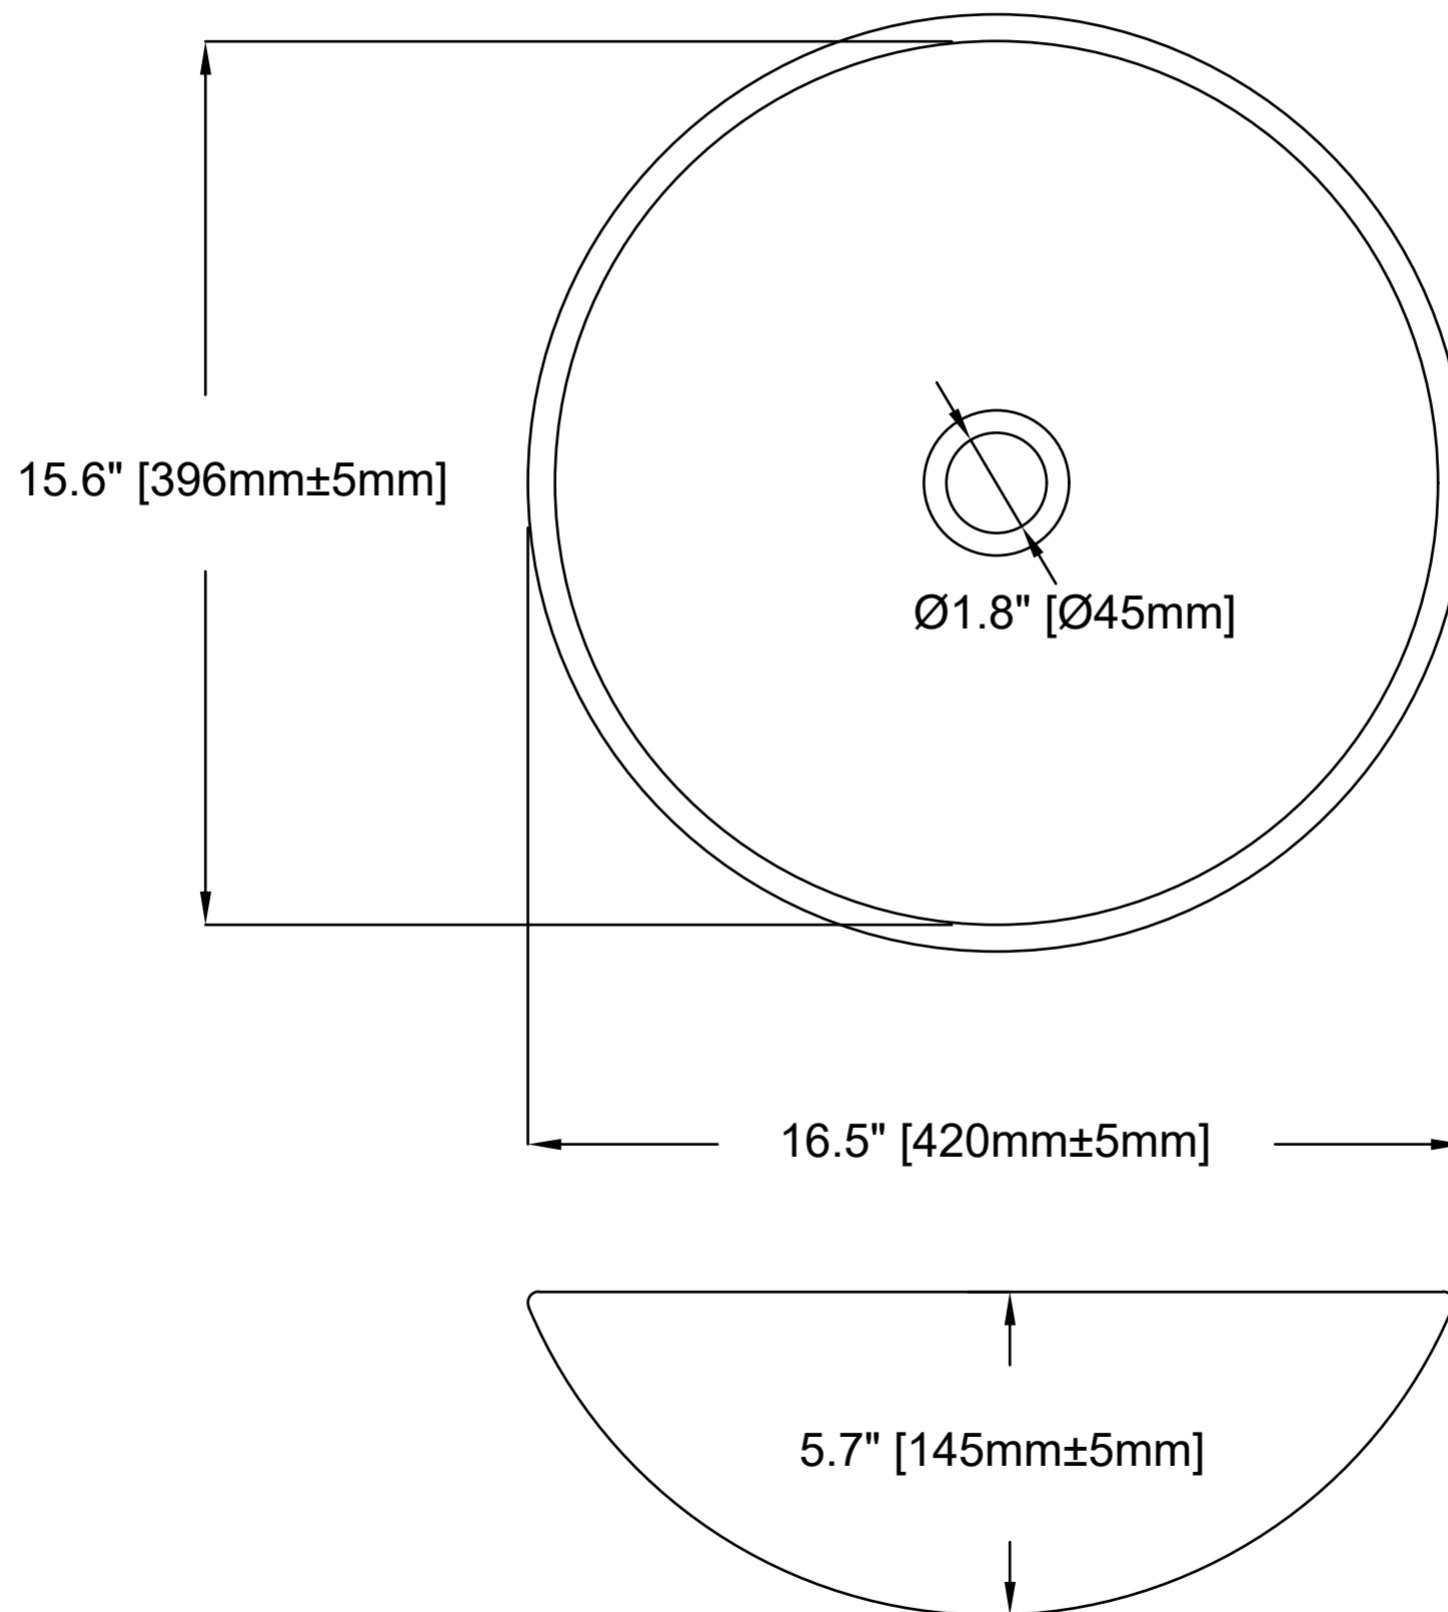

LS-AZ196

BATHROOM VESSEL SINK

HAVE QUESTIONS? CALL 305-614-4070 OR VISIT [ANZZI.COM](https://www.anzzi.com)