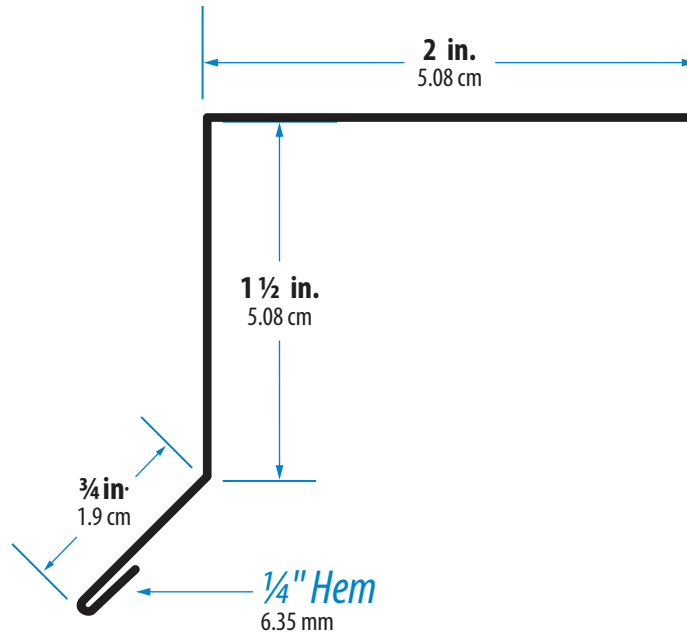

28 Gauge Galvanized Steel · 10 ft. Lengths

Galvanized	REL90G
Black	REL90BL
Royal Brn	REL90BRU
White	REL90WH