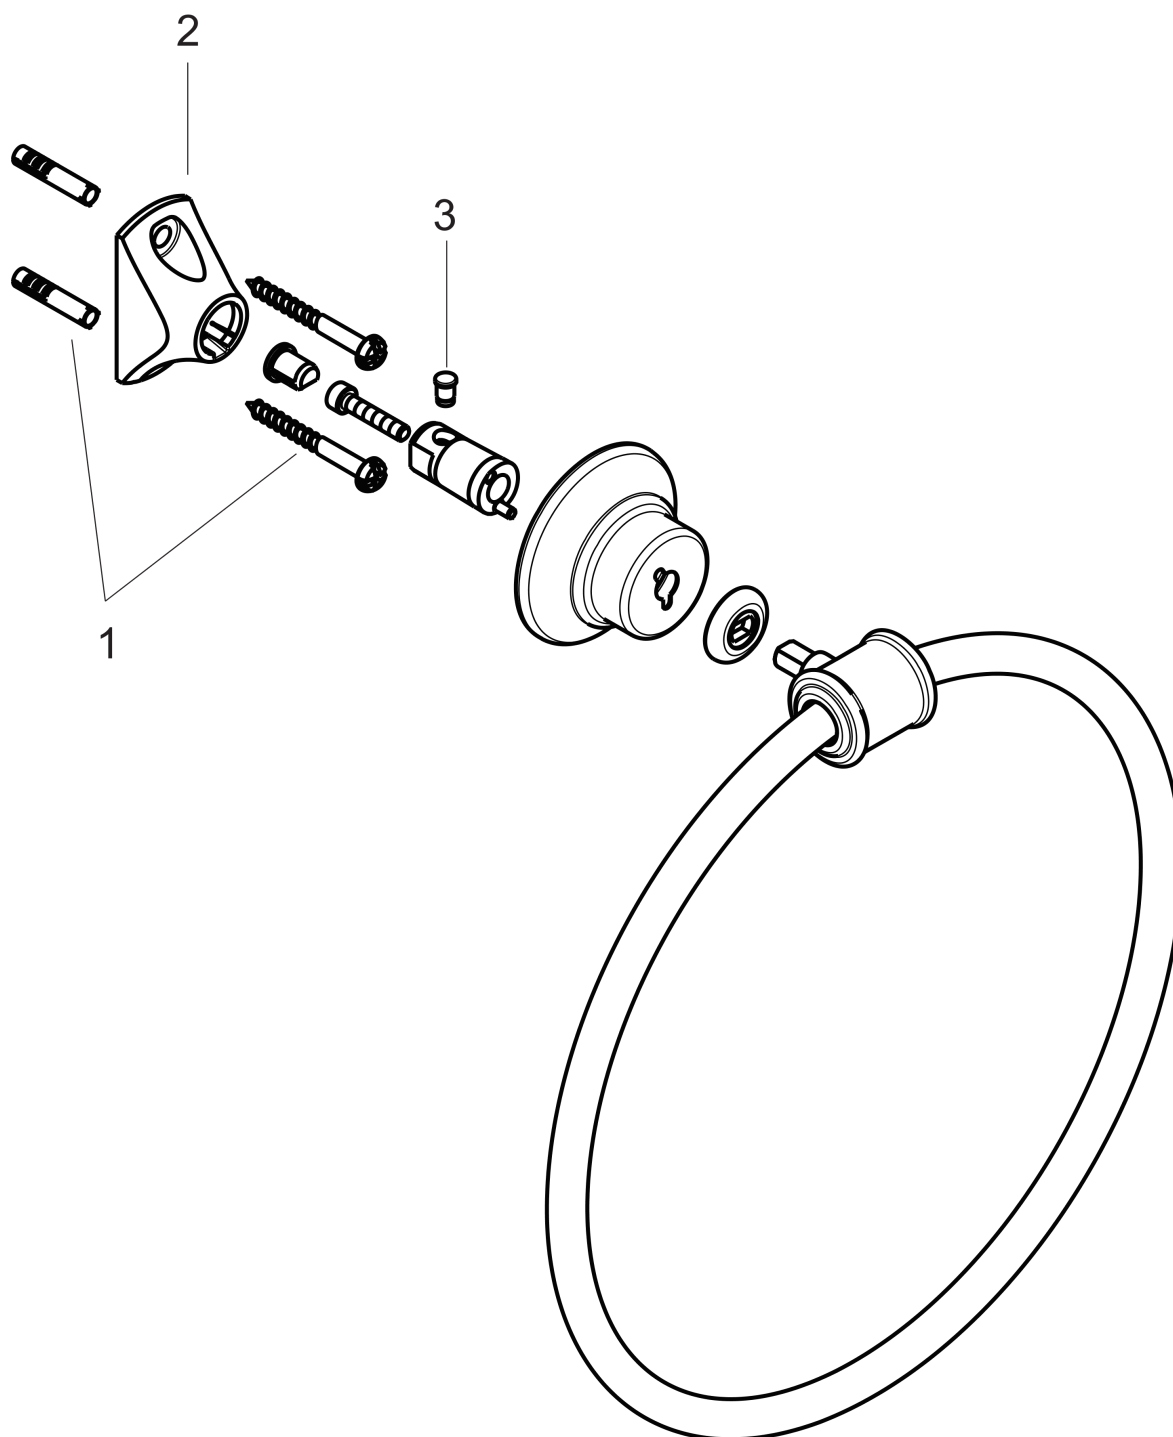

AXOR Montreux Towel Ring

Finishes : **polished nickel** Part no. : **42021830**

Description

Features

- Metal
- Wall-mounted

Product image

Scale drawing

**AXOR Montreux
Towel Ring**

Finishes : **polished nickel** Part no. : **42021830**

Exploded drawing

Year of production: **05/06 - 12/12**

**AXOR Montreux
Towel Ring**

Finishes : **polished nickel** Part no. : **42021830**

Spare parts list

Year of production: **05/06 - 12/12**

Pos.	Description	Part no.	PC	PU
1	mounting set	40915000	0	1
2	support element	96341000	0	1
3	pin	97546000	0	1