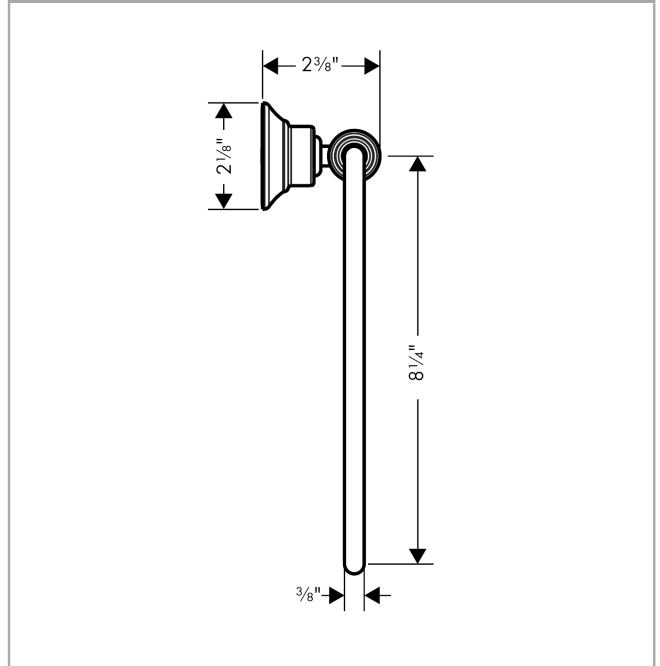

AXOR Montreux Towel Ring

Finishes : **polished nickel** Part no. : **42021830**

Description

Features

- Metal
- Wall-mounted

Product image

Scale drawing

**AXOR Montreux
Towel Ring**

Finishes : **polished nickel** Part no. : **42021830**

Exploded drawing

Year of production: **05/06 - 12/12**

**AXOR Montreux
Towel Ring**

Finishes : **polished nickel** Part no. : **42021830**

Spare parts list

Year of production: **05/06 - 12/12**

Pos.	Description	Part no.	PC	PU
1	mounting set	40915000	0	1
2	support element	96341000	0	1
3	pin	97546000	0	1