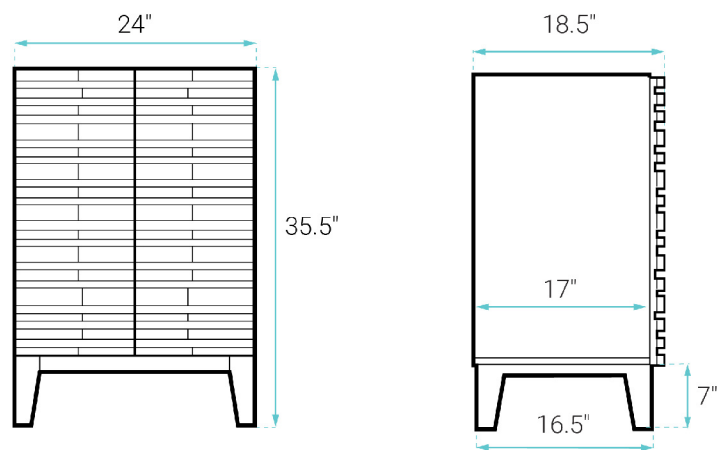

INSTALLATION:

Freestanding, assembly required

COLORS & FINISHES:

- Natural Oak: SM-BV470
- White Oak: SM-BV470W
- Black: SM-BV470B
- Brown Oak: SM-BV470BK

SPECIFICATIONS:

N.W: 78 lb.
W: 24" x D: 18.5" x H: 36"
Inner Sink: D: 11" x W: 17.5" x H: 4.5"