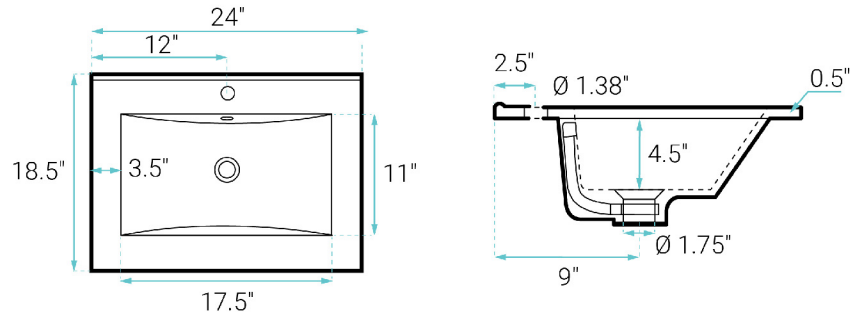

Cascade

Swiss Madison®
well made forever

Freestanding Vanity SM-BV470B-3

FEATURES:

- Sleek, freestanding design
- Glazed ceramic, single sink
- Standard 1.75" drain hole
- Standard 1.38" faucet hole
- Chrome-finish overflow
- Wooden legs

INSTALLATION:

Freestanding, assembly required

COLORS & FINISHES:

- Natural Oak: SM-BV470
- White Oak: SM-BV470W
- Black: SM-BV470B
- Brown Oak: SM-BV470BK

SPECIFICATIONS:

N.W: 78 lb.
W: 24" x D: 18.5" x H: 36"
Inner Sink: D: 11" x W: 17.5" x H: 4.5"