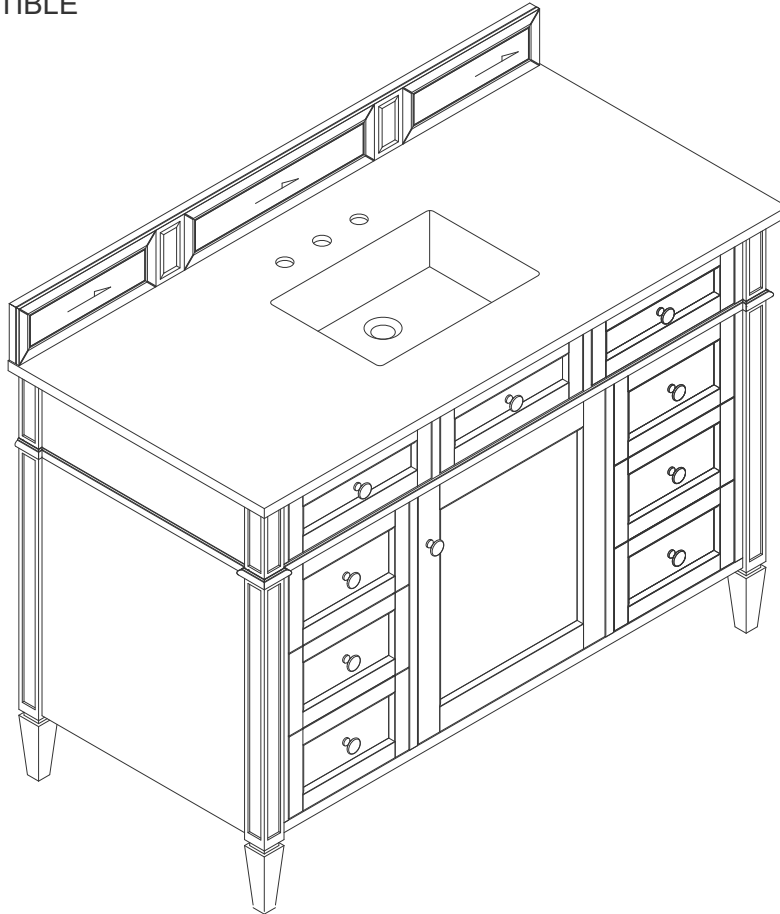

## 48" BRITTANY VANITY

650-V48-M-BKO 650-V48-M-SBR 650-V48-M-UGR  
650-V48-M-BNM 650-V48-M-SC 650-V48-M-VBL  
655-V48-M-BW 650-V48-M-SGR 655-V48-PCN

**JAMES MARTIN**  
VANITIES

FREEPOWER COMPATIBLE

### Features and Materials

Solids: BKO/BNM/BW/SC/SGR/UGR/VBL/PCN- Poplar;  
SBR- Parawood and Poplar  
Veneers: BNM- Parawood  
Panels: Plywood  
Installation Type: Floor Standing  
Number of Basins: One, with Optional 3cm Top  
Vanity Top Included: NO, Optional 3cm Tops Available with Sinks  
Optional Wooden Backsplash  
Basins Included: NO  
Overflow: Yes, Front Facing  
Number of Doors: One  
Number of Drawers: Six  
Number of Tip Outs: One  
Assembly Type: Installation of Optional 3cm Top with Sink  
Drawer Box Material and Construction: 12mm Plywood/English Dovetail Joinery  
Hardware Material and Finish: Zinc Alloy in Satin Nickel Color  
Fits Drain Hole Size: 1 3/4"  
Full Extension, Soft Close Glides  
European Soft Close Hinges  
Aluminum Laminate Drawer Liners  
Adjustable Levelers

### Dimension

Width: 47-3/4"  
Depth: 22-7/8"  
Height: 32-5/8"  
Rough-In Height: 21-1/2"

Visit website for warranty and installation information  
[www.jamesmartinvanities.com](http://www.jamesmartinvanities.com)