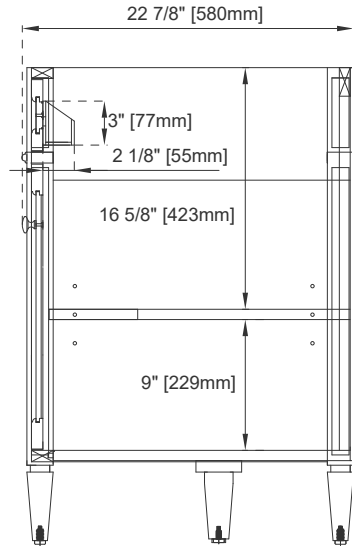

### Features and Materials

Solids: BKO/BNM/BW/SC/SGR/UGR/VBL/PCN- Poplar;  
SBR- Parawood and Poplar  
Veneers: BNM- Parawood  
Panels: Plywood  
Installation Type: Floor Standing  
Number of Basins: One, with Optional 3cm Top  
Vanity Top Included: NO, Optional 3cm Tops Available with Sinks  
Optional Wooden Backsplash  
Basins Included: NO  
Overflow: Yes, Front Facing  
Number of Doors: One  
Number of Drawers: Six  
Number of Tip Outs: One  
Assembly Type: Installation of Optional 3cm Top with Sink  
Drawer Box Material and Construction: 12mm Plywood/English Dovetail Joinery  
Hardware Material and Finish: Zinc Alloy in Satin Nickel Color  
Fits Drain Hole Size: 1 3/4"  
Full Extension, Soft Close Glides  
European Soft Close Hinges  
Aluminum Laminate Drawer Liners  
Adjustable Levelers

### Dimension

Width: 47-3/4"  
Depth: 22-7/8"  
Height: 32-5/8"  
Rough-In Height: 21-1/2"

Visit website for warranty and installation information  
[www.jamesmartinvanities.com](http://www.jamesmartinvanities.com)

# 48" BRITTANY VANITY

650-V48-M-BKO    650-V48-M-SBR    650-V48-M-UGR  
 650-V48-M-BNM    650-V48-M-SC    650-V48-M-VBL  
 655-V48-M-BW    650-V48-M-SGR    655-V48-PCN

Side View

Back View

All dimensions are nominal