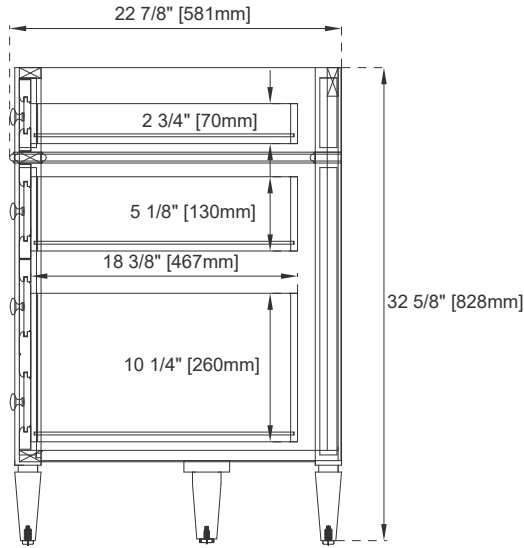

### Features and Materials

Solids: BKO/BNM/BW/SC/SGR/UGR/VBL/PCN- Poplar;  
SBR- Parawood and Poplar  
Veneers: BNM- Parawood  
Panels: Plywood  
Installation Type: Floor Standing  
Number of Basins: One, with Optional 3cm Top  
Vanity Top Included: NO, Optional 3cm Tops Available with Sinks  
Optional Wooden Backsplash  
Basins Included: NO  
Overflow: Yes, Front Facing  
Number of Doors: One  
Number of Drawers: Six  
Number of Tip Outs: One  
Assembly Type: Installation of Optional 3cm Top with Sink  
Drawer Box Material and Construction: 12mm Plywood/English Dovetail Joinery  
Hardware Material and Finish: Zinc Alloy in Satin Nickel Color  
Fits Drain Hole Size: 1 3/4"  
Full Extension, Soft Close Glides  
European Soft Close Hinges  
Aluminum Laminate Drawer Liners  
Adjustable Levelers

### Dimension

Width: 47-3/4"  
Depth: 22-7/8"  
Height: 32-5/8"  
Rough-In Height: 21-1/2"

Visit website for warranty and installation information  
[www.jamesmartinvanities.com](http://www.jamesmartinvanities.com)

# 48" BRITTANY VANITY

650-V48-M-BKO    650-V48-M-SBR    650-V48-M-UGR  
 650-V48-M-BNM    650-V48-M-SC    650-V48-M-VBL  
 655-V48-M-BW    650-V48-M-SGR    655-V48-PCN

Side View

Back View

All dimensions are nominal