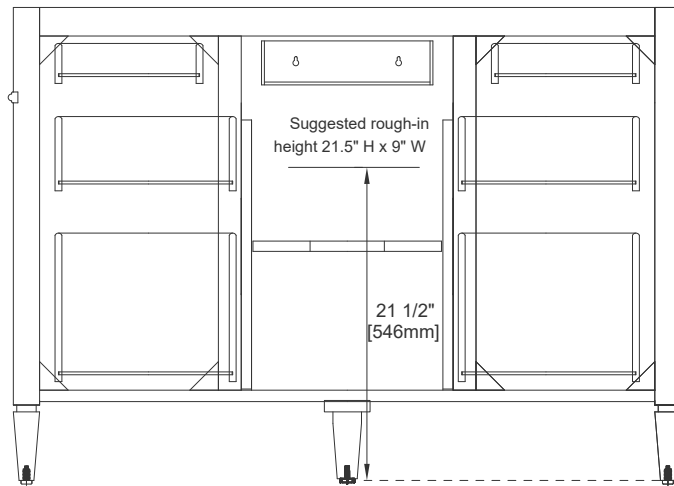

### Features and Materials

Solids: BKO/BNM/BW/SC/SGR/UGR/VBL/PCN- Poplar;  
SBR- Parawood and Poplar  
Veneers: BNM- Parawood  
Panels: Plywood  
Installation Type: Floor Standing  
Number of Basins: One, with Optional 3cm Top  
Vanity Top Included: NO, Optional 3cm Tops Available with Sinks  
Optional Wooden Backsplash  
Basins Included: NO  
Overflow: Yes, Front Facing  
Number of Doors: One  
Number of Drawers: Six  
Number of Tip Outs: One  
Assembly Type: Installation of Optional 3cm Top with Sink  
Drawer Box Material and Construction: 12mm Plywood/English Dovetail Joinery  
Hardware Material and Finish: Zinc Alloy in Satin Nickel Color  
Fits Drain Hole Size: 1 3/4"  
Full Extension, Soft Close Glides  
European Soft Close Hinges  
Aluminum Laminate Drawer Liners  
Adjustable Levelers

### Dimension

Width: 47-3/4"  
Depth: 22-7/8"  
Height: 32-5/8"  
Rough-In Height: 21-1/2"

Visit website for warranty and installation information  
[www.jamesmartinvanities.com](http://www.jamesmartinvanities.com)

# 48" BRITTANY VANITY

650-V48-M-BKO    650-V48-M-SBR    650-V48-M-UGR  
 650-V48-M-BNM    650-V48-M-SC    650-V48-M-VBL  
 655-V48-M-BW    650-V48-M-SGR    655-V48-PCN

Side View

Back View

All dimensions are nominal