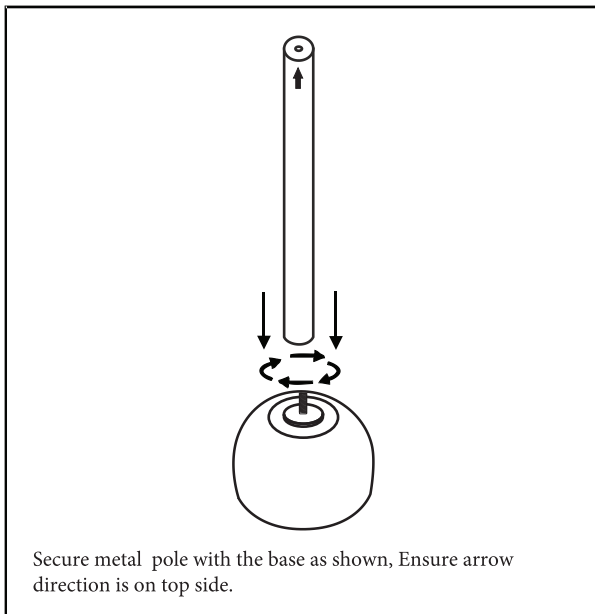

ASSEMBLY INSTRUCTIONS

FRISK DRINK TABLE

METAL BASE

1 PC METAL PLATE

1 PC METAL POLE

STEP-1

STEP-2

ASSEMBLED