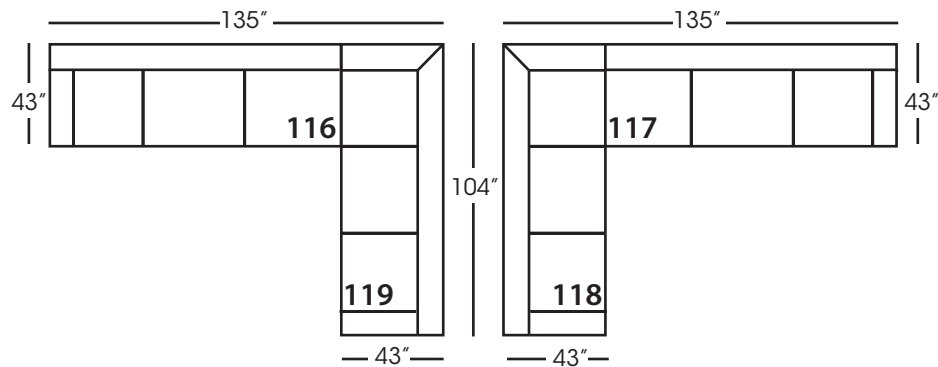

Laney-110/111  
Chaise - RSC/LSC  
L35" D70" H34"

Laney-114/115  
Two Seated End - RSE/LSE  
L63" D43" H34"

Laney-116/117  
Three Seated End - RSE/LSE  
L92" D43" H34"

Laney-118/119  
Three Seat End w/Corner  
RSE/LSE  
L104" D43" H34"

Seat Height 21"  
Seat Depth 23"  
Arm Height 25"

<b>LANEY SECTIONAL COLLECTION</b>					
	<b>Large Armless 041</b>	<b>Chaise 110/111</b>	<b>2-Seat End 114/115</b>	<b>3-Seat End 116/117</b>	<b>3-Seat End w/Corner 118/119</b>
<b>Standard Features</b>					
Cloud Cushion	x	x	x	x	x
One 20" Non-Weltd Throw Pillow (TP)	N/A	x	x	x	x(2)
Sinuous Underconstruction	x	x	x	x	x
<b>Options - See Price List for Prices</b>					
Luxe Cushion	No Charge	No Charge	No Charge	No Charge	No Charge
Cloud Plus Cushion	x	x	x	x	x
Extra Pillows (XP) - 20" TP	N/A	x	x	x	x
<b>Ordering Instructions</b>					
To Order, Please write the following:	Laney-041	Laney-110 RSC/111 LSC	Laney-114 RSE/115 LSE	Laney-116 RSE/117 LSE	Laney-118 RSE/119 LSE

**Pattern Availability: RG, PS, NM, RS**

ECLECTIC.SPIRITED.WONDERFULLY COMFORTABLE.

LANEY • UPHOLSTERED • LOOSE PILLOW BACK

Large Armless  
L63" D43" H34"

Chaise\*  
L35" D70" H34"  
*\*available as right or left seated*

2-Seat End\*  
L63" D43" H34"  
*\*available as right or left seated*

3-Seat End\*  
L92" D43" H34"  
*\*available as right or left seated*

3-Seat End with Corner\*  
L104" D43" H34"  
*\*available as right or left seated*