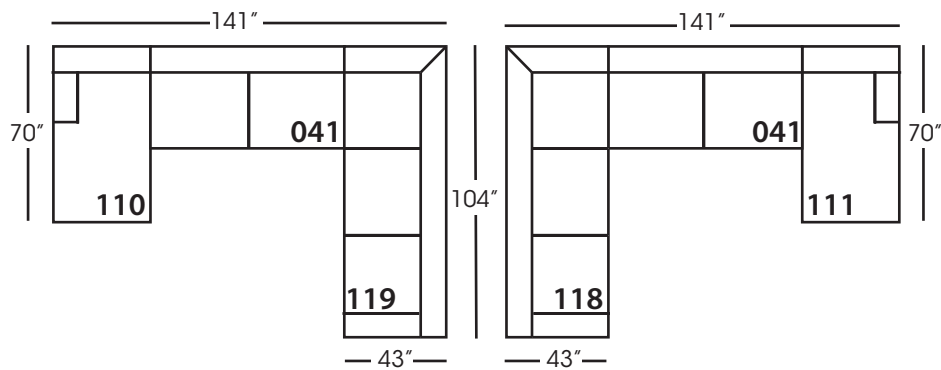

ECLECTIC.SPIRITED.WONDERFULLY COMFORTABLE.

LANEY • UPHOLSTERED • LOOSE PILLOW BACK

Large Armless
L63" D43" H34"

Chaise*
L35" D70" H34"
*available as right or left seated

2-Seat End*
L63" D43" H34"
*available as right or left seated

3-Seat End*
L92" D43" H34"
*available as right or left seated

3-Seat End with Corner*
L104" D43" H34"
*available as right or left seated