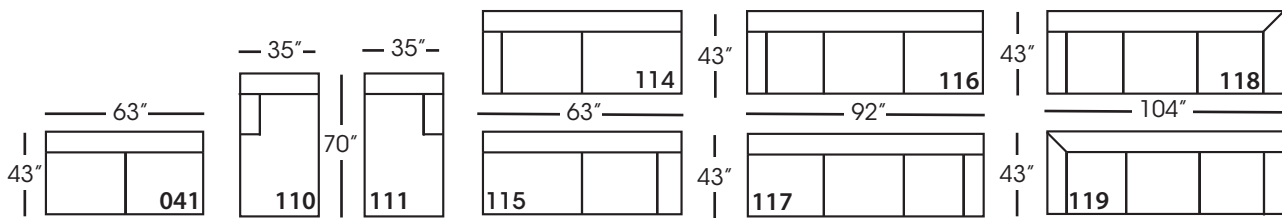

Laney-110/111  
Chaise - RSC/LSC  
L35" D70" H34"

Laney-114/115  
Two Seated End - RSE/LSE  
L63" D43" H34"

Laney-116/117  
Three Seated End - RSE/LSE  
L92" D43" H34"

Laney-118/119  
Three Seat End w/Corner  
RSE/LSE  
L104" D43" H34"

Seat Height 21"  
Seat Depth 23"  
Arm Height 25"

<b>LANEY SECTIONAL COLLECTION</b>					
	<b>Large Armless 041</b>	<b>Chaise 110/111</b>	<b>2-Seat End 114/115</b>	<b>3-Seat End 116/117</b>	<b>3-Seat End w/Corner 118/119</b>
<b>Standard Features</b>					
Cloud Cushion	x	x	x	x	x
One 20" Non-Weltd Throw Pillow (TP)	N/A	x	x	x	x(2)
Sinuous Underconstruction	x	x	x	x	x
<b>Options - See Price List for Prices</b>					
Luxe Cushion	No Charge	No Charge	No Charge	No Charge	No Charge
Cloud Plus Cushion	x	x	x	x	x
Extra Pillows (XP) - 20" TP	N/A	x	x	x	x
<b>Ordering Instructions</b>					
To Order, Please write the following:	Laney-041	Laney-110 RSC/111 LSC	Laney-114 RSE/115 LSE	Laney-116 RSE/117 LSE	Laney-118 RSE/119 LSE

**Pattern Availability: RG, PS, NM, RS**

ECLECTIC.SPIRITED.WONDERFULLY COMFORTABLE.

LANEY • UPHOLSTERED • LOOSE PILLOW BACK

Large Armless  
L63" D43" H34"

Chaise\*  
L35" D70" H34"  
*\*available as right or left seated*

2-Seat End\*  
L63" D43" H34"  
*\*available as right or left seated*

3-Seat End\*  
L92" D43" H34"  
*\*available as right or left seated*

3-Seat End with Corner\*  
L104" D43" H34"  
*\*available as right or left seated*