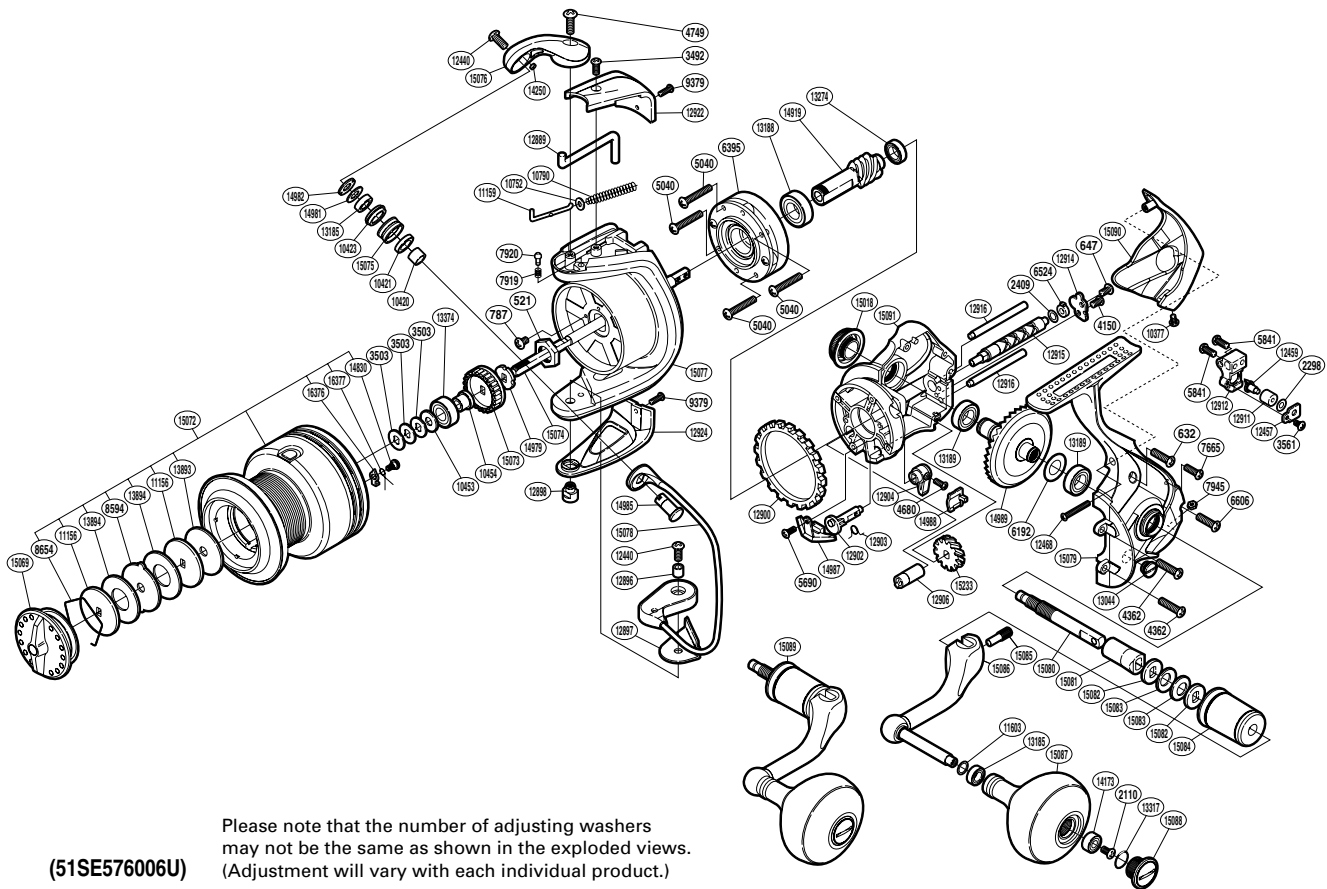

SHIMANO

SUSTAIN S A-RB

SA-6000FG

Please note that the number of adjusting washers may not be the same as shown in the exploded views. (51SE576006U) (Adjustment will vary with each individual product.)

Part No.	Description	Part No.	Description	Part No.	Description
RD 0521	Rotor Nut	RD10790	Bail Spring	RD14830	Screw
RD 0632	Screw	RD11156	Key Washer	RD14919	Pinion Gear
RD 0647	Screw	RD11159	Bail Spring Guide A	RD14979	Spool Support B
RD 0787	Screw	RD11603	Washer	RD14981	Line Roller Washer
RD 2110	Screw	RD12440	Screw	RD14982	Line Roller Plate
RD 2298	Spacer	RD12457	Oscillating Pawl Cover	RD14985	Line Roller Support
RD 2409	Spacer	RD12459	Oscillating Pawl	RD14987	Bail Trip Strike
RD 3492	Screw	RD12468	Screw	RD14988	Anti-Reverse Lever Cover
RD 3503	Spool Washer	RD12889	Bail Trip Lever	RD14989	Drive Gear
RD 3561	Screw	RD12896	Screw Collar	RD15018	Handle Screw Cap
RD 4150	Screw	RD12897	Bail Hold Support Spacer	RD15069	Drag Knob
RD 4362	Screw	RD12898	Bail Hold Support Shaft	RD15072	Spool Assembly
RD 4680	Screw	RD12900	Friction Ring	RD15073	Spool Support A
RD 4749	Screw	RD12902	Anti-Reverse Cam	RD15074	Main Shaft
RD 5040	Screw	RD12903	Anti-Reverse Cam Spring	RD15075	Line Roller
RD 5690	Screw	RD12904	Anti-Reverse Lever	RD15076	Bail Arm
RD 5841	Screw	RD12906	Worm Bushing (front)	RD15077	Rotor
RD 6192	Washer	RD12911	Oscillating Slider Bushing	RD15078	Bail Assembly
RD 6395	Roller Clutch Assembly	RD12912	Oscillating Slider	RD15079	Side Cover
RD 6524	Worm Bushing (rear)	RD12914	Worm Shaft Retainer	RD15080	Handle Shaft
RD 6606	Screw	RD12915	Worm Shaft	RD15081	Handle Shaft Cover A
RD 7665	Screw	RD12916	Oscillating Guide	RD15082	Small Handle Shank Washer
RD 7919	Click Spring	RD12922	Bail Spring Cover	RD15083	Coned Disc Spring
RD 7920	Click Pin	RD12924	Bail Hold Support Guard	RD15084	Handle Shaft Cover B
RD 7945	Nut	RD13044	Oil Cap	RD15085	Handle Shaft Screw
RD 8594	Eared Washer	RD13185	Ball Bearing	RD15086	Handle Shank Assembly
RD 8654	Drag Washers Retainer	RD13188	Ball Bearing	RD15087	Handle Knob
RD 9379	Screw	RD13189	Ball Bearing	RD15088	Handle Knob Seal
RD10377	Screw	RD13274	Ball Bearing	RD15089	Handle Assembly
RD10420	Bearing Spacer	RD13317	O Ring	RD15090	Rear Protector
RD10421	Line Roller Collar	RD13374	Ball Bearing	RD15091	Body
RD10423	Line Roller Bushing	RD13893	Drag Washer	RD15233	Idle Gear
RD10453	Spool Support B	RD13894	Drag Washer	RD16376	Drag Click
RD10454	Bearing Bushing	RD14173	Ball Bearing	RD16377	Drag Click Spring
RD10752	Spring Guide A Support	RD14250	Line Roller Oil Cap		