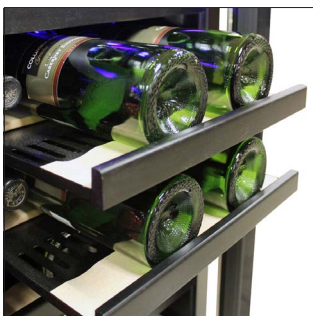

Shelves Extend 30%