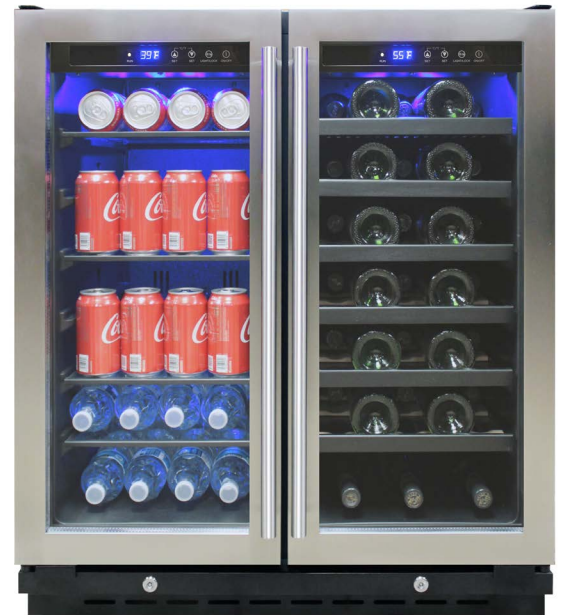

EL-30SWCB2D

5.8 cu. ft. French Door Wine and Beverage Center

The EL-30SWCB2D is perfect for those who love to entertain. With two independent temperature zones, this unit can house up to 33 standard wine bottles on the right side and 101 - 12oz. cans on the left side. The flat, adjustable glass shelves on the beverage side allow you to store the cans anyway you want. On the wine side, the flat shelves with metal lip have grooves to hold bottles in place. An all black cabinet with two insulated dual pane glass doors with seamless stainless steel trim makes this unit an attractive addition to any room. Equipped with front exhaust, this wine & beverage cooler is designed to fit seamlessly in existing cabinetry. Soft blue interior LED lighting showcases your wine, making it easy to select which wine to serve next. Digital temperature control panels at the top of each door make it simple to keep your wines and beverages at the ideal serving temperature. This cooler is equipped with front exhaust making it perfect for built-in installation. This 30-inch wine & beverage cooler is a must-have for all wine lovers with a growing collection.