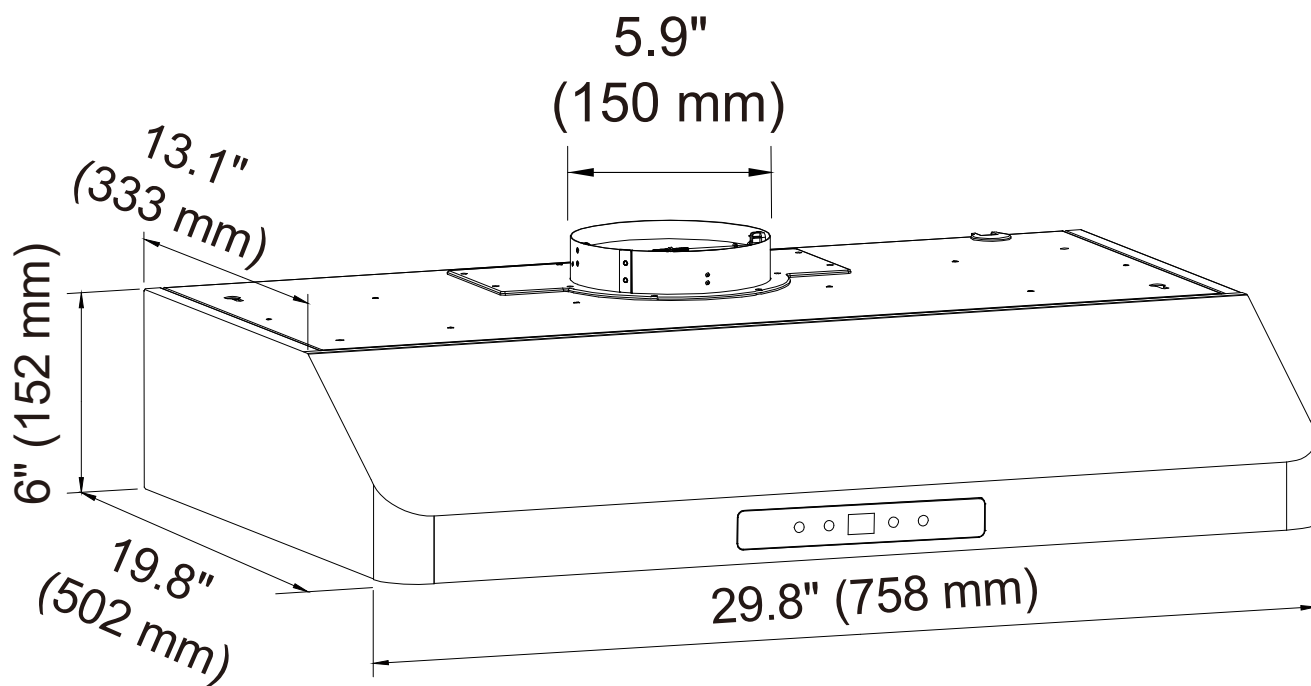

Range Hood

Model: RH-AZ0376TSS

V1.0
03/14/2024

Size	30 inch
Mounting Type	Under Cabinet
Ductless	No
Noise Level	Less Than 60 db
Lights	2 x 2 W LED
Control Type	Touch Panel
Speed Selections	4
Air Flow	600 CFM
Material	Stainless Steel
Color	Natural

Voltage	120 V
Frequency	60 Hz
Amperage	1.7 A
Duct Size (inch)	6" (round) or 3.25" x 10" (rectangular)
Filter Type	2 x Stainless Steel Baffle Filter
Remote Control	No
Additional Chimney	No
Vent Install Type	Ducted
Dimensions	29.8" (W) x 19.8" (L) x 6" (H)
Certifications	cETL, CEC