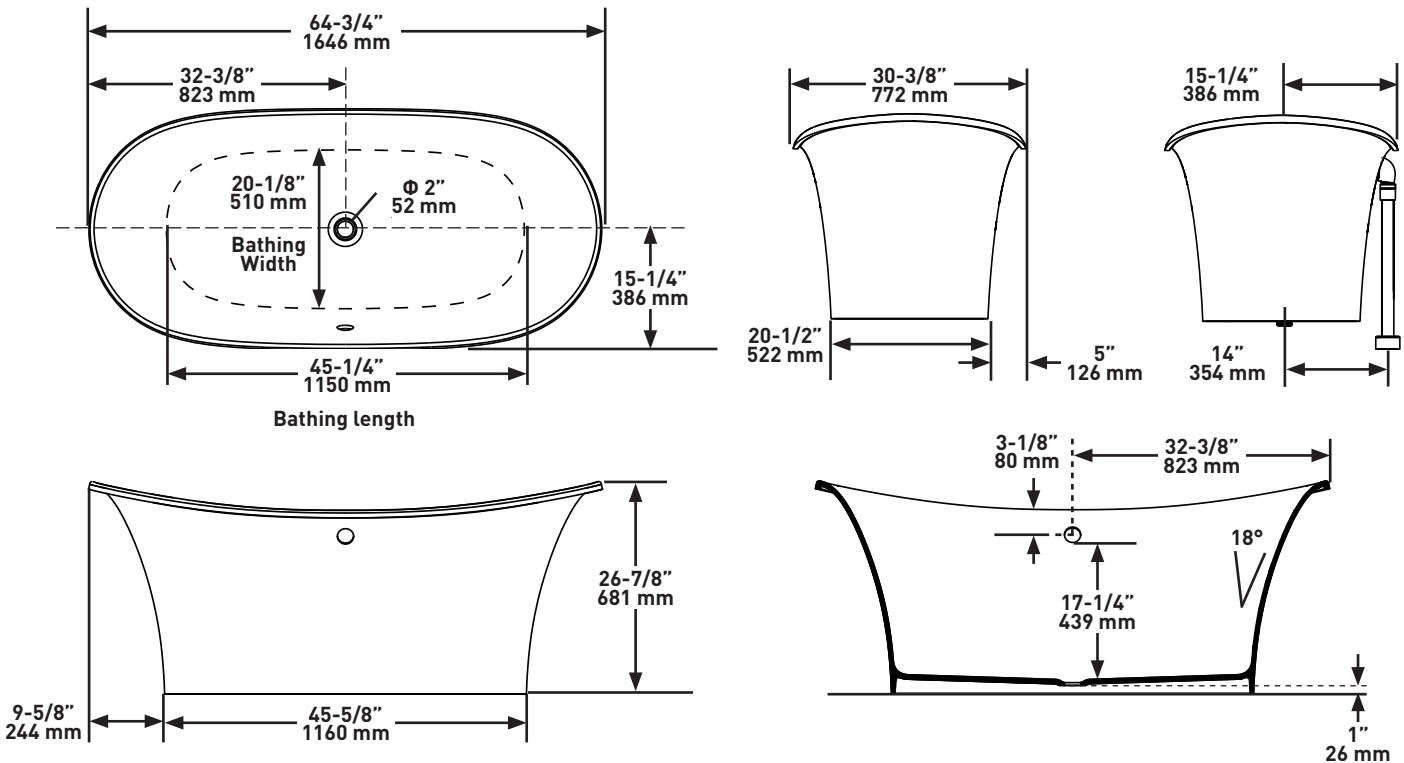

For warranty or additional information, contact:

U.S.A.
houseofrohl.com/support
1-800-777-9762

QUEBEC / MARITIMES / WESTERN CANADA
QUÉBEC / MARITIMES / OUEST CANADIEN
QUEBEC / MARITIMOS / CANADA OCCIDENTAL
houseofrohl.ca/support
1-866-473-8442

ONTARIO
houseofrohl.ca/support
1-800-287-5354