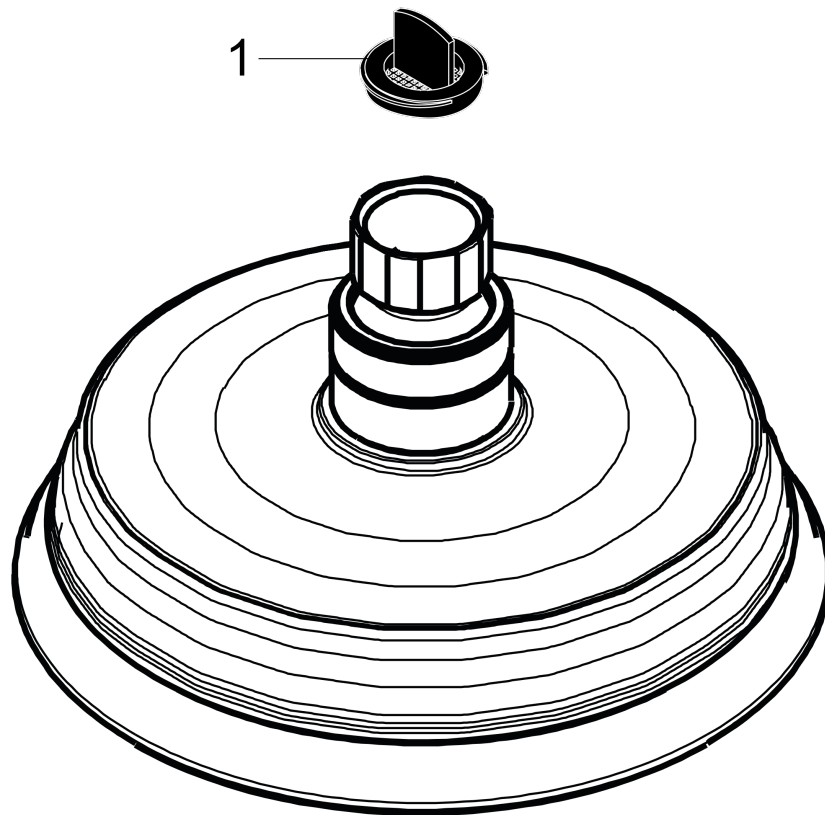

Croma 100 Classic
Showerhead 3-Jet, 2.5 GPM
 Finishes : **chrome** Part no. : **04070000**

Description

Features

- 75 no-clog spray channels
- Spray modes: Full, Pulsating Massage, Intense Turbo
- Flow: 2.5 GPM (9.5 L/Min)

Item details

List Price \$ 100.00

Technology

Compliance

Product image

Scale drawing

Croma 100 Classic
Showerhead 3-Jet, 2.5 GPM
Finishes : **chrome** Part no. : **04070000**

Exploded drawing

Year of production: >01/08

Croma 100 Classic
Showerhead 3-Jet, 2.5 GPM
 Finishes : **chrome** Part no. : **04070000**

Spare parts list

Year of production: >01/08

Pos.	Description	Part no.	Price	PU
1	filter packing	96477000	-	1