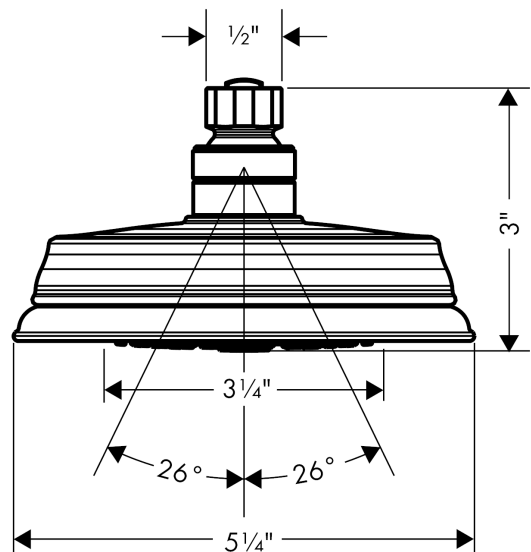

Croma 100 Classic
Showerhead 3-Jet, 2.5 GPM
 Finishes : **chrome** Part no. : **04070000**

Description

Features

- 75 no-clog spray channels
- Spray modes: Full, Pulsating Massage, Intense Turbo
- Flow: 2.5 GPM (9.5 L/Min)

Item details

List Price \$ 100.00

Technology

Compliance

Product image

Scale drawing

Croma 100 Classic
Showerhead 3-Jet, 2.5 GPM
Finishes : **chrome** Part no. : **04070000**

Exploded drawing

Year of production: >01/08

Croma 100 Classic
Showerhead 3-Jet, 2.5 GPM
 Finishes : **chrome** Part no. : **04070000**

Spare parts list

Year of production: >01/08

Pos.	Description	Part no.	Price	PU
1	filter packing	96477000	-	1