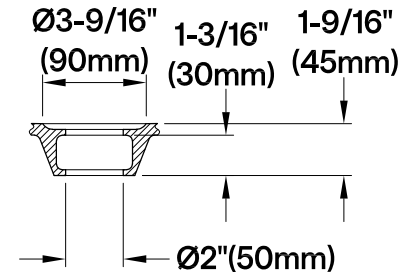

## VTRS632927C310

63" Acrylic Freestanding Tub with Drain

### Drain Hole Size

Scale (3:1)

### View B

Scale (5:1)

M14 x 120 (2 pcs)

M14 x 100 (3 pcs)

Section A-A