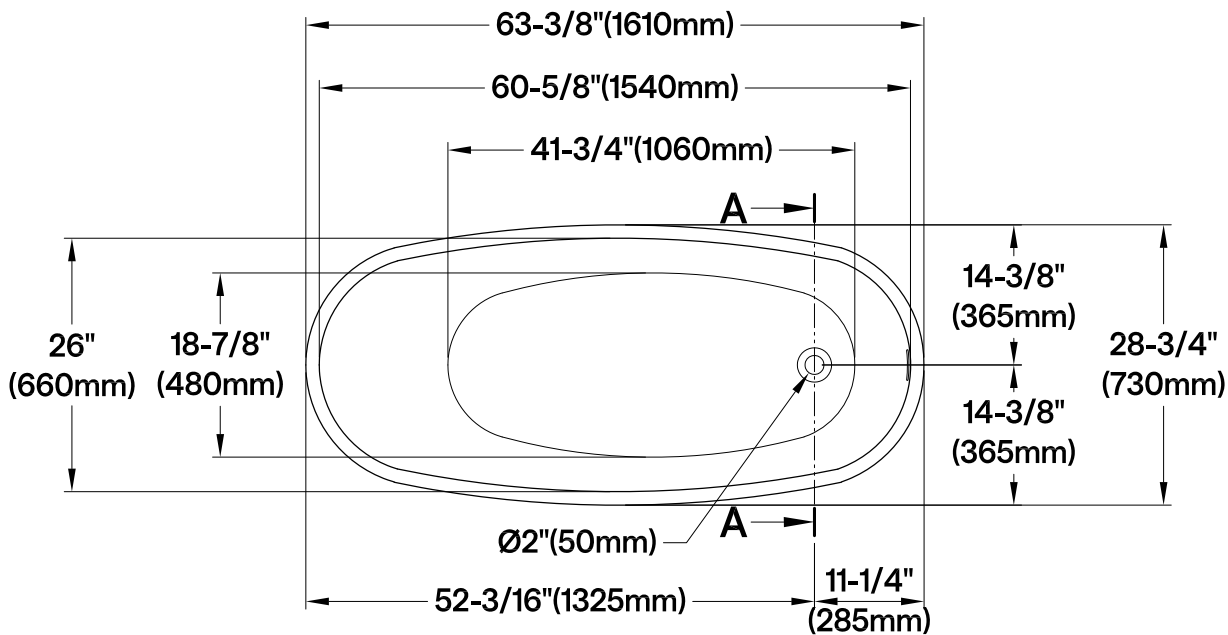

## VTRS632927C310

63" Acrylic Freestanding Tub with Drain

### Drain Hole Size

Scale (3:1)

### View B

Scale (5:1)

M14 x 120 (2 pcs)

M14 x 100 (3 pcs)

Section A-A