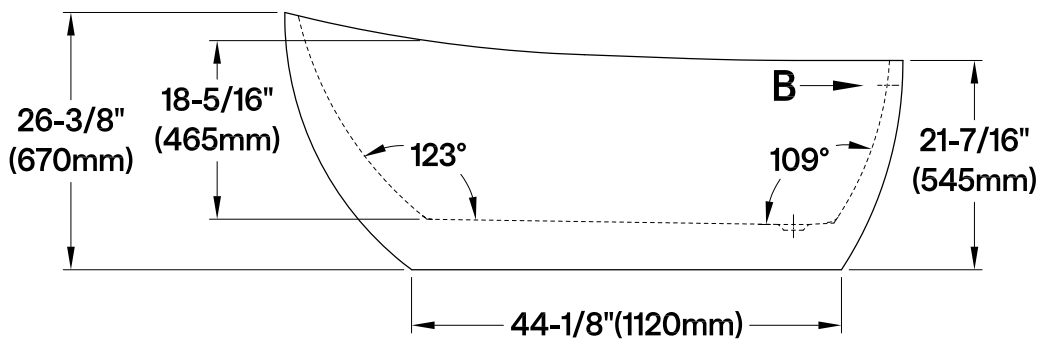

## VTRS632927C310

63" Acrylic Freestanding Tub with Drain

### Drain Hole Size

Scale (3:1)

### View B

Scale (5:1)

M14 x 120 (2 pcs)

M14 x 100 (3 pcs)

Section A-A