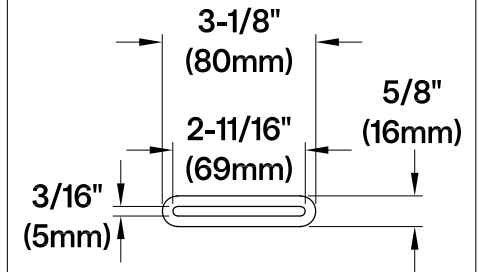

## VTRS632927C310

63" Acrylic Freestanding Tub with Drain

### Drain Hole Size

Scale (3:1)

### View B

Scale (5:1)

M14 x 120 (2 pcs)

M14 x 100 (3 pcs)

Section A-A