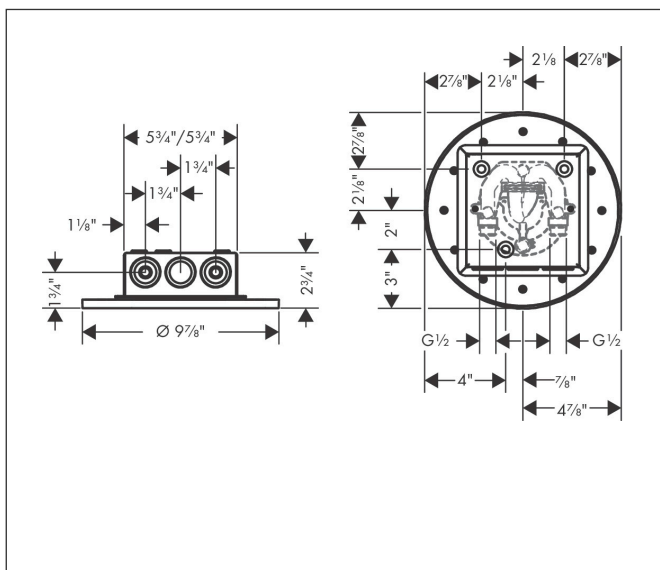

Brand AXOR
 Art. Name **AXOR ShowerSolutions** Showerhead 250 2-Jet, 2.5 GPM
 Art. Nr. 35298251
 Surface brushed gold optic
 Pos. 1

Product Picture

Drawing

Features

- Consists of: Showerhead, Green Diverter
- Shower head size: 250 mm
- Spray modes: PowderRain, Intense PowderRain
- Adjustment with shift on thermostat
- Dynamic spray nozzles move out while using
- Flow: 2.5 GPM (9.5 L/Min)
- Showerhead removable for cleaning
- ServiceCard with sieve can be removed without tools for cleaning purpose