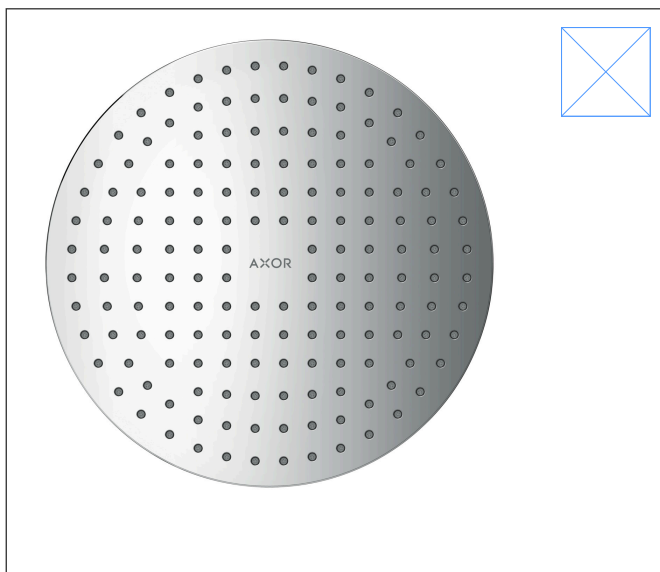

Brand AXOR
 Art. Name **AXOR ShowerSolutions** Showerhead 250 2-Jet, 2.5 GPM
 Art. Nr. 35298251
 Surface brushed gold optic
 Pos. 1

Product Picture

Drawing

Features

- Consists of: Showerhead, Green Diverter
- Shower head size: 250 mm
- Spray modes: PowderRain, Intense PowderRain
- Adjustment with shift on thermostat
- Dynamic spray nozzles move out while using
- Flow: 2.5 GPM (9.5 L/Min)
- Showerhead removable for cleaning
- ServiceCard with sieve can be removed without tools for cleaning purpose

Technology

Spray Types