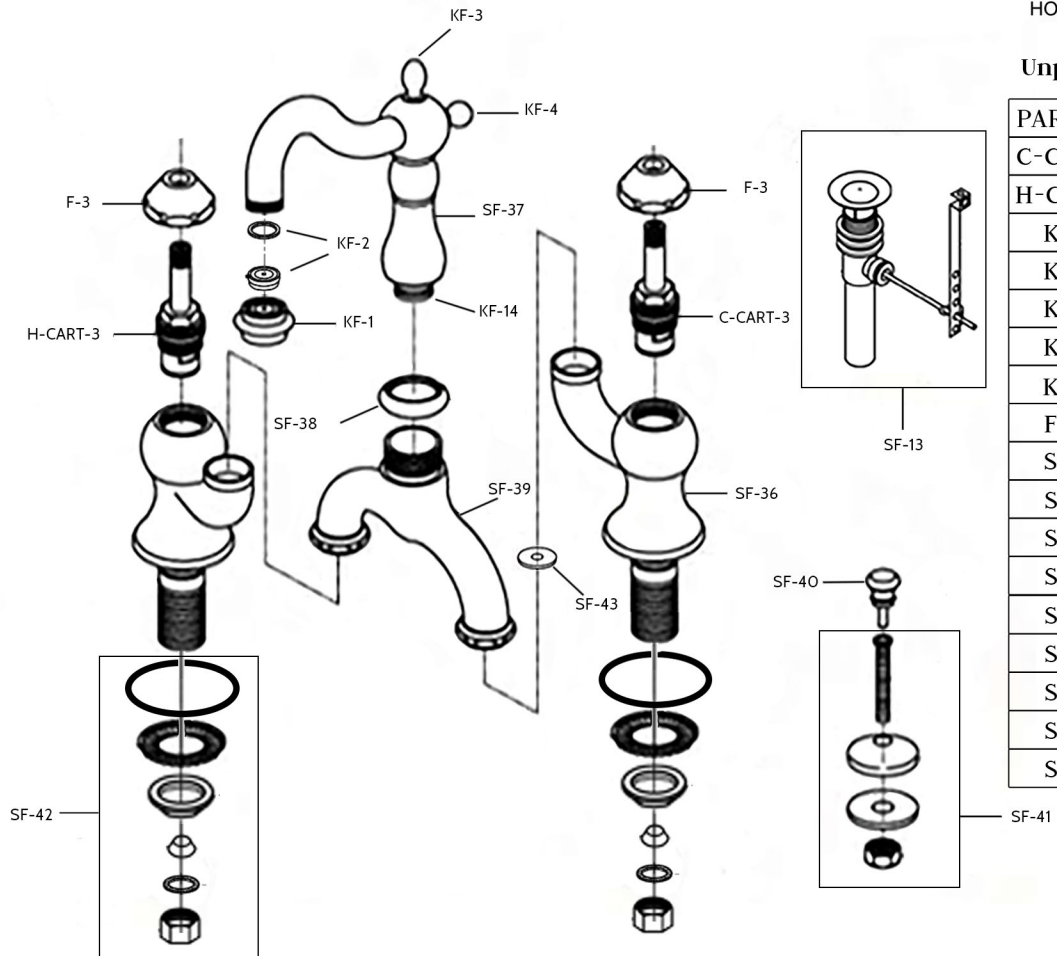

## Bridge Bathroom Faucet

by Randolph Morris

Item#: RMNAB758VMC, RMB758VMC, RMB758VML, RMB758VPL

Unpack and check all the parts, and read the instructions.

PART NO.	DESCRIPTION	QTY
C-CART-3	COLD CARTRIDGE	1
H-CART-3	HOT CARTRIDGE	1
KF-1	AERATOR COLLAR	1
KF-2	AERATOR W/ WASHER	1
KF-3	TOP FINIAL	1
KF-4	REAR FINIAL	1
KF-14	WASHER	1
F-3	BELL NUT	2
SF-13	DRAIN ASSEMBLY	1
SF-36	BODY LOWER	2
SF-37	SPOUT	1
SF-38	SPOUT RING	1
SF-39	BODY UPPER	1
SF-40	LIFT ROD	1
SF-41	LIFT ROD ESCUTCHEON ASSEMBLY	1
SF-42	WASHERS & NUTS BAG	1
SF-43	UPPER/LOWER BODY WASHER	2

**Approximate Measurements.** All products and specifications are subject to change without notice. Randolph Morris is not responsible for typographical and/or dimensional errors. Typographical errors are subject to correction.