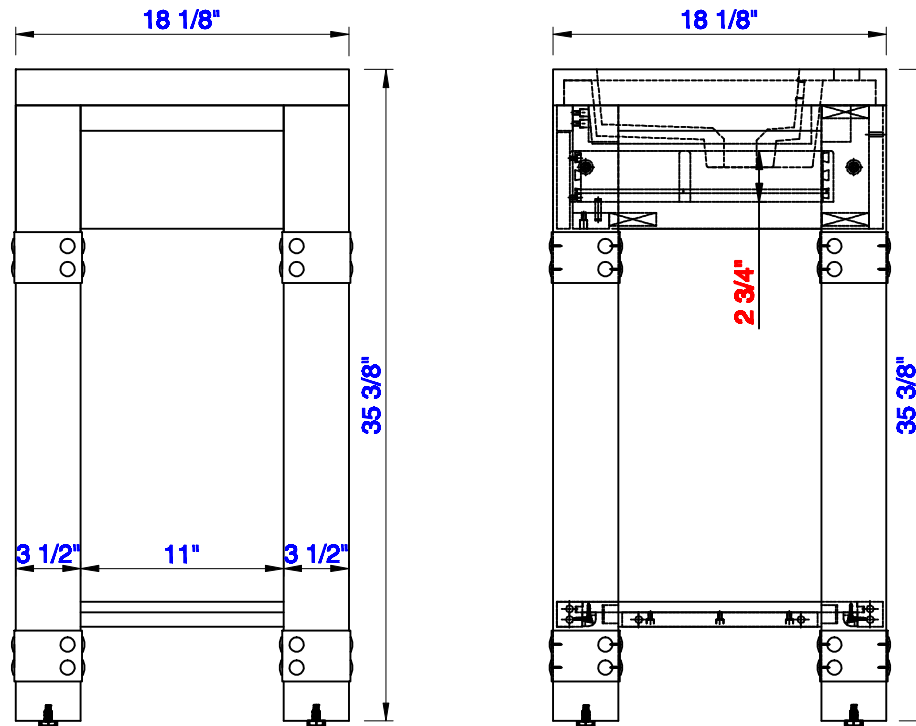

Version:202009

47"

Item Number:
C205-V47-RSA

JAMES MARTIN

VANITIES™

Brooklyn 47" Wooden Sink Console
Diagrams with Dimensions
page 03 of 03

NOTE ONE: Countertop with integrated sink is shown on this Wooden Sink Console
NOTE TWO: This vanity does not have a Backsplash.

Version:202009

1194mm

Item Number:
C205-V47-RSA

JAMES MARTIN

VANITIES™

Brooklyn 1194mm Wooden Sink Console
Diagrams with Dimensions
page 01 of 03

NOTE ONE: Countertop with integrated sink is shown on this Wooden Sink Console
NOTE TWO: This vanity does not have a Backsplash.

Version:202009

1194mm

Item Number:
C205-V47-RSA

JAMES MARTIN

VANITIES™

Brooklyn 1194mm Wooden Sink Console
Diagrams with Dimensions
page 02 of 03

NOTE ONE: Countertop with integrated sink is shown on this Wooden Sink Console.

Version:202009

1194mm

Item Number:
C205-V47-RSA

JAMES MARTIN

VANITIES™

Brooklyn 1194mm Wooden Sink Console
Diagrams with Dimensions
page 03 of 03

NOTE ONE: Countertop with integrated sink is shown on this Wooden Sink Console
NOTE TWO: This vanity does not have a Backsplash.