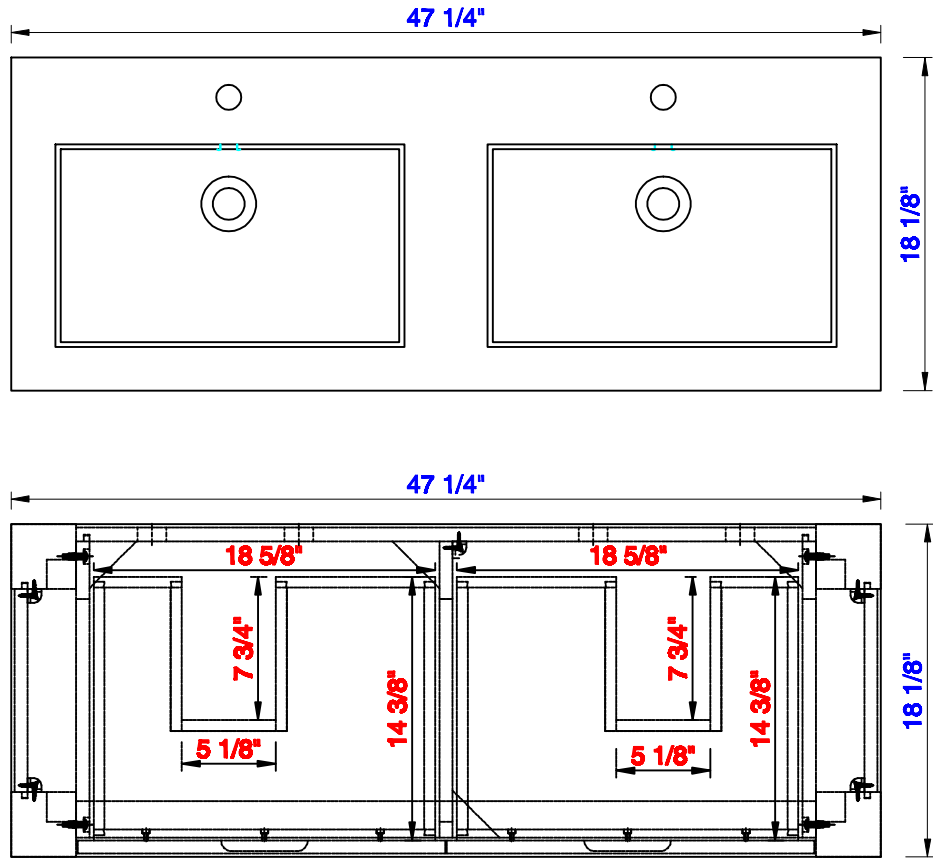

47"

Item Number:
C205-V47-RSA

JAMES MARTIN

VANITIES™

Brooklyn 47" Wooden Sink Console
Diagrams with Dimensions
page 01 of 03

NOTE ONE: Countertop with integrated sink is shown on this Wooden Sink Console
NOTE TWO: This vanity does not have a Backsplash.

Version:202009

47"

Item Number:
C205-V47-RSA

JAMES MARTIN

VANITIES™

Brooklyn 47" Wooden Sink Console
Diagrams with Dimensions
page 02 of 03

NOTE ONE: Countertop with integrated sink is shown on this Wooden Sink Console.

Version:202009

47"

Item Number:
C205-V47-RSA

JAMES MARTIN

VANITIES™

Brooklyn 47" Wooden Sink Console
Diagrams with Dimensions
page 03 of 03

NOTE ONE: Countertop with integrated sink is shown on this Wooden Sink Console
NOTE TWO: This vanity does not have a Backsplash.

Version:202009

1194mm

Item Number:
C205-V47-RSA

JAMES MARTIN

VANITIES™

Brooklyn 1194mm Wooden Sink Console
Diagrams with Dimensions
page 01 of 03

NOTE ONE: Countertop with integrated sink is shown on this Wooden Sink Console
NOTE TWO: This vanity does not have a Backsplash.