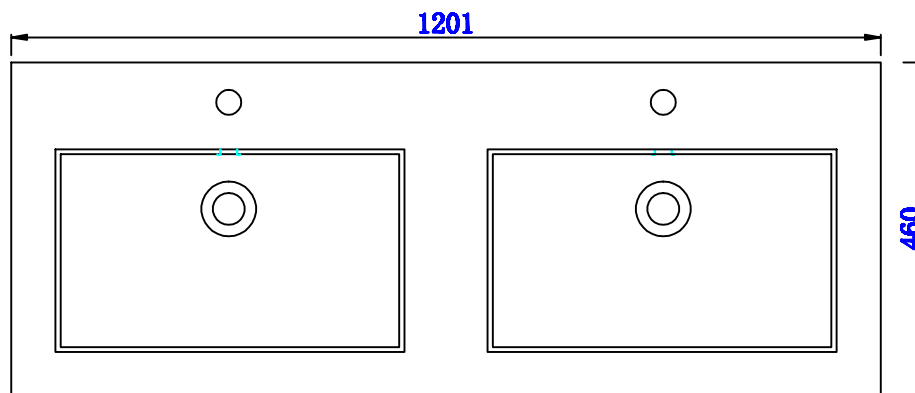

Version:202009

47"

Item Number:
C205-V47-RSA

JAMES MARTIN

VANITIES™

Brooklyn 47" Wooden Sink Console
Diagrams with Dimensions
page 03 of 03

NOTE ONE: Countertop with integrated sink is shown on this Wooden Sink Console
NOTE TWO: This vanity does not have a Backsplash.

Version:202009

1194mm

Item Number:
C205-V47-RSA

JAMES MARTIN

VANITIES™

Brooklyn 1194mm Wooden Sink Console
Diagrams with Dimensions
page 01 of 03

NOTE ONE: Countertop with integrated sink is shown on this Wooden Sink Console
NOTE TWO: This vanity does not have a Backsplash.

Version:202009

1194mm

Item Number:
C205-V47-RSA

JAMES MARTIN

VANITIES™

Brooklyn 1194mm Wooden Sink Console
Diagrams with Dimensions
page 02 of 03

NOTE ONE: Countertop with integrated sink is shown on this Wooden Sink Console.

Version:202009

1194mm

Item Number:
C205-V47-RSA

JAMES MARTIN

VANITIES™

Brooklyn 1194mm Wooden Sink Console
Diagrams with Dimensions
page 03 of 03

NOTE ONE: Countertop with integrated sink is shown on this Wooden Sink Console
NOTE TWO: This vanity does not have a Backsplash.