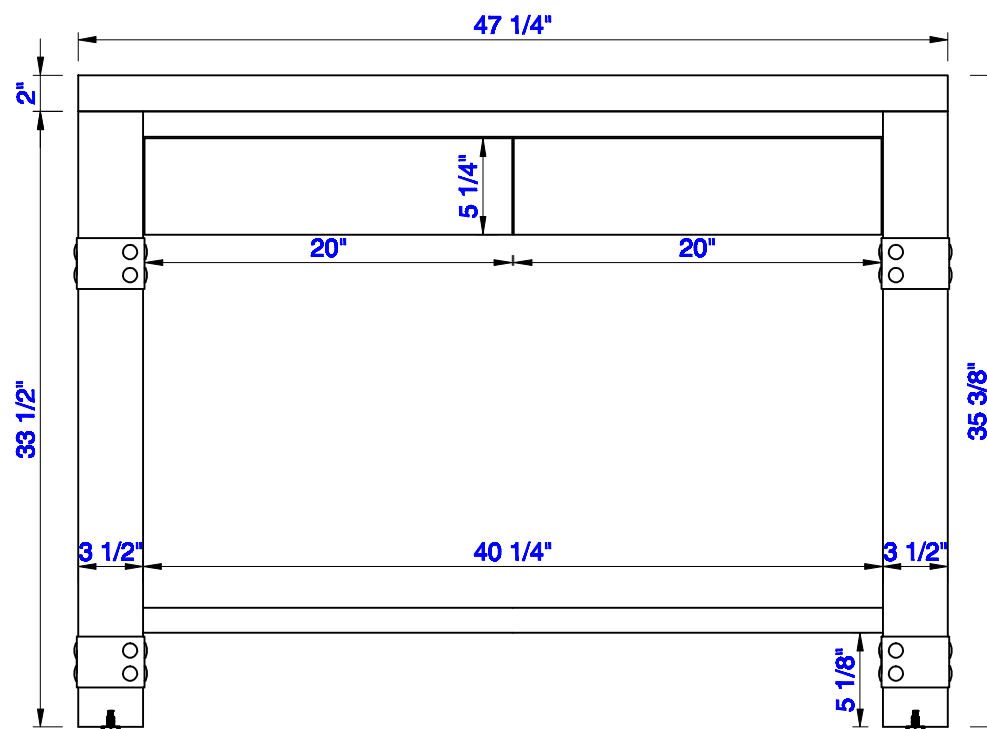

47"

Item Number:
C205-V47-RSA

JAMES MARTIN

VANITIES™

Brooklyn 47" Wooden Sink Console
Diagrams with Dimensions
page 01 of 03

NOTE ONE: Countertop with integrated sink is shown on this Wooden Sink Console
NOTE TWO: This vanity does not have a Backsplash.

Version:202009

47"

Item Number:
C205-V47-RSA

JAMES MARTIN

VANITIES™

Brooklyn 47" Wooden Sink Console
Diagrams with Dimensions
page 02 of 03

NOTE ONE: Countertop with integrated sink is shown on this Wooden Sink Console.

Version:202009

1194mm

Item Number:
C205-V47-RSA

JAMES MARTIN

VANITIES™

Brooklyn 1194mm Wooden Sink Console
Diagrams with Dimensions
page 01 of 03

NOTE ONE: Countertop with integrated sink is shown on this Wooden Sink Console
NOTE TWO: This vanity does not have a Backsplash.

Version:202009

1194mm

Item Number:
C205-V47-RSA

JAMES MARTIN

VANITIES™

Brooklyn 1194mm Wooden Sink Console
Diagrams with Dimensions
page 02 of 03

NOTE ONE: Countertop with integrated sink is shown on this Wooden Sink Console.