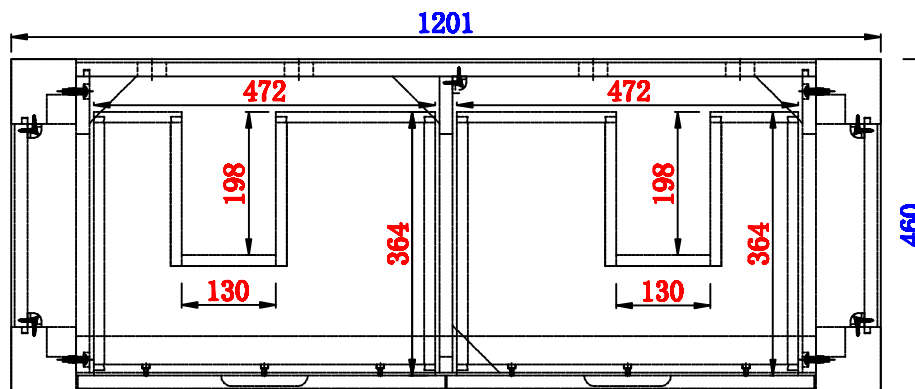

Version:202009

47"

Item Number:
C205-V47-RSA

JAMES MARTIN

VANITIES™

Brooklyn 47" Wooden Sink Console
Diagrams with Dimensions
page 03 of 03

NOTE ONE: Countertop with integrated sink is shown on this Wooden Sink Console
NOTE TWO: This vanity does not have a Backsplash.

Version:202009

1194mm

Item Number:
C205-V47-RSA

JAMES MARTIN

VANITIES™

Brooklyn 1194mm Wooden Sink Console
Diagrams with Dimensions
page 01 of 03

NOTE ONE: Countertop with integrated sink is shown on this Wooden Sink Console
NOTE TWO: This vanity does not have a Backsplash.

Version:202009

1194mm

Item Number:
C205-V47-RSA

JAMES MARTIN

VANITIES™

Brooklyn 1194mm Wooden Sink Console
Diagrams with Dimensions
page 02 of 03

NOTE ONE: Countertop with integrated sink is shown on this Wooden Sink Console.

Version:202009

1194mm

Item Number:
C205-V47-RSA

JAMES MARTIN

VANITIES™

Brooklyn 1194mm Wooden Sink Console
Diagrams with Dimensions
page 03 of 03

NOTE ONE: Countertop with integrated sink is shown on this Wooden Sink Console
NOTE TWO: This vanity does not have a Backsplash.