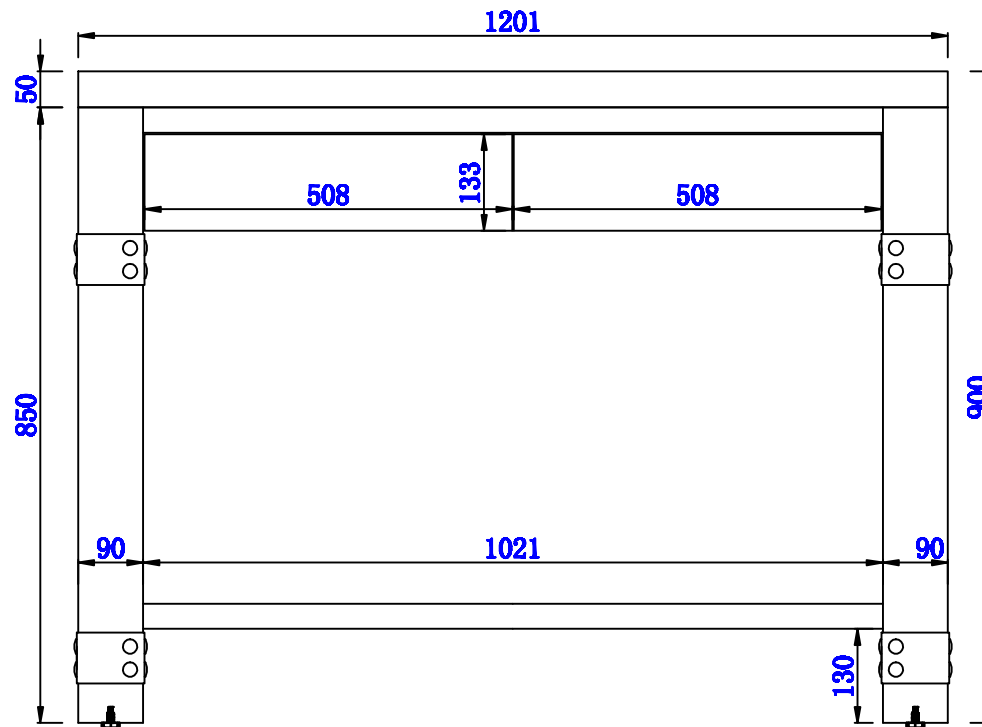

Version:202009

47"

Item Number:
C205-V47-RSA

JAMES MARTIN

VANITIES™

Brooklyn 47" Wooden Sink Console
Diagrams with Dimensions
page 03 of 03

NOTE ONE: Countertop with integrated sink is shown on this Wooden Sink Console
NOTE TWO: This vanity does not have a Backsplash.

Version:202009

1194mm

Item Number:
C205-V47-RSA

JAMES MARTIN

VANITIES™

Brooklyn 1194mm Wooden Sink Console
Diagrams with Dimensions
page 01 of 03

NOTE ONE: Countertop with integrated sink is shown on this Wooden Sink Console
NOTE TWO: This vanity does not have a Backsplash.

Version:202009

1194mm

Item Number:
C205-V47-RSA

JAMES MARTIN

VANITIES™

Brooklyn 1194mm Wooden Sink Console
Diagrams with Dimensions
page 02 of 03

NOTE ONE: Countertop with integrated sink is shown on this Wooden Sink Console.

Version:202009

1194mm

Item Number:
C205-V47-RSA

JAMES MARTIN

VANITIES™

Brooklyn 1194mm Wooden Sink Console
Diagrams with Dimensions
page 03 of 03

NOTE ONE: Countertop with integrated sink is shown on this Wooden Sink Console
NOTE TWO: This vanity does not have a Backsplash.