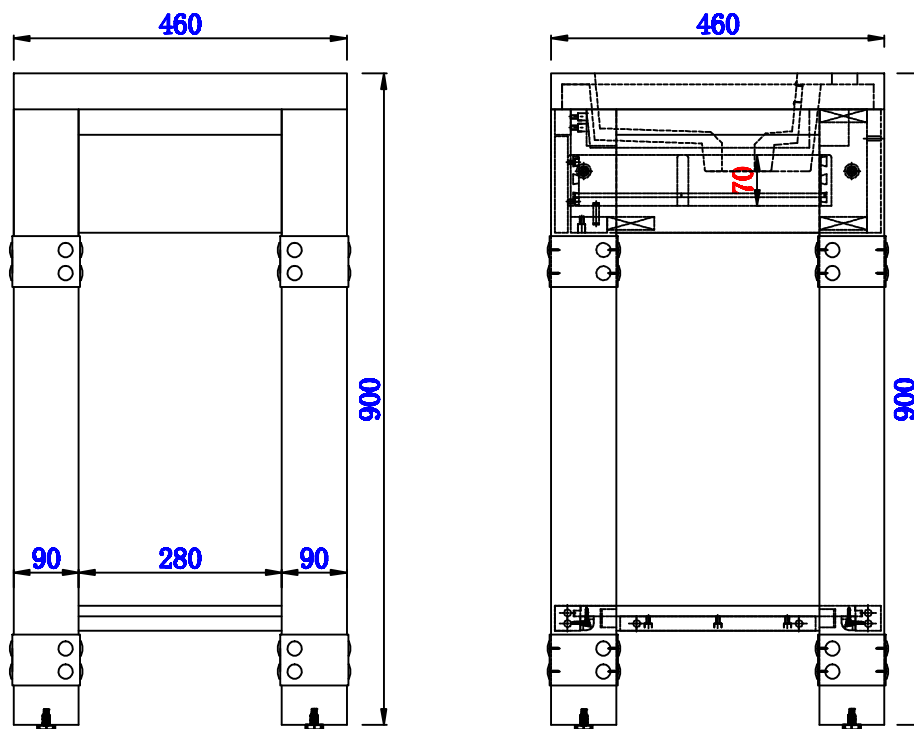

Version:202009

47"

Item Number:
C205-V47-RSA

JAMES MARTIN

VANITIES™

Brooklyn 47" Wooden Sink Console
Diagrams with Dimensions
page 03 of 03

NOTE ONE: Countertop with integrated sink is shown on this Wooden Sink Console
NOTE TWO: This vanity does not have a Backsplash.

Version:202009

1194mm

Item Number:
C205-V47-RSA

JAMES MARTIN

VANITIES™

Brooklyn 1194mm Wooden Sink Console
Diagrams with Dimensions
page 01 of 03

NOTE ONE: Countertop with integrated sink is shown on this Wooden Sink Console
NOTE TWO: This vanity does not have a Backsplash.

Version:202009

1194mm

Item Number:
C205-V47-RSA

JAMES MARTIN

VANITIES™

Brooklyn 1194mm Wooden Sink Console
Diagrams with Dimensions
page 02 of 03

NOTE ONE: Countertop with integrated sink is shown on this Wooden Sink Console.

Version:202009

1194mm

Item Number:
C205-V47-RSA

JAMES MARTIN

VANITIES™

Brooklyn 1194mm Wooden Sink Console
Diagrams with Dimensions
page 03 of 03

NOTE ONE: Countertop with integrated sink is shown on this Wooden Sink Console
NOTE TWO: This vanity does not have a Backsplash.