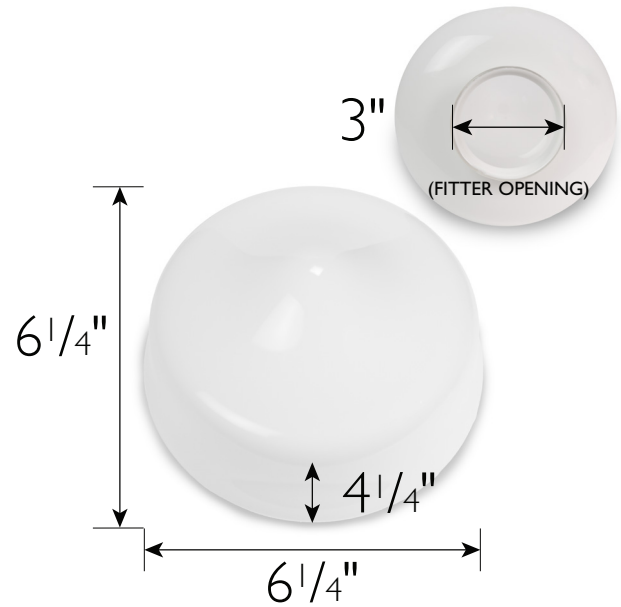

Millbridge Collection Ceiling Fan Glass Globe Replacement Glass

SPECIFICATIONS

BULB INCLUDED:	Yes
GLASS/SHADE MATERIAL:	Glass
GLASS/SHADE TYPE:	Frosted
GLASS/SHADE COLOR:	White
GLASS/SHADE MOUNTING:	Thumb Screw
GLASS/SHADE FITTER SIZE:	3 in.
ASSEMBLED HEIGHT:	4.25 in.
ASSEMBLED LENGTH:	6.25 in.
ASSEMBLED WIDTH:	6.25 in.
ASSEMBLED WEIGHT:	.65 lb