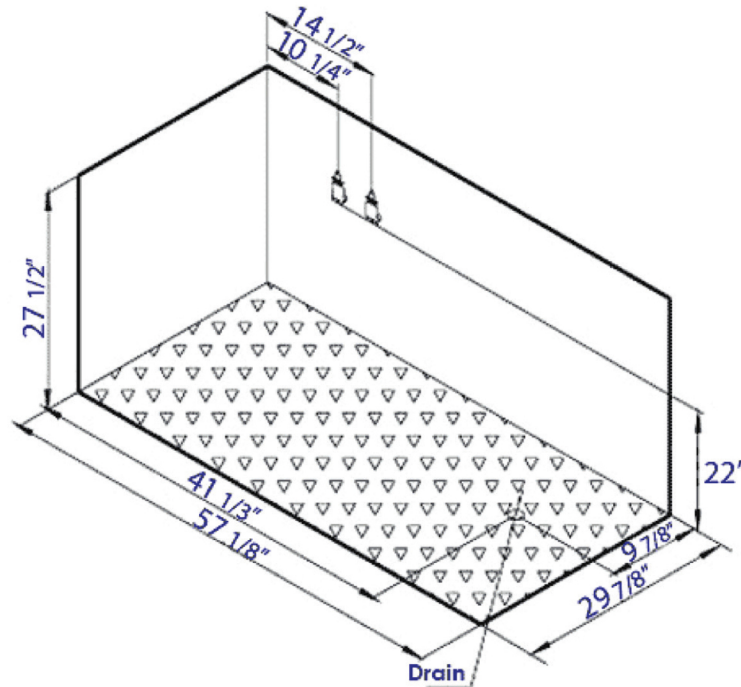

AM175-L

57" White Acrylic Corner Jetted Whirlpool Bathtub
w/ Fixtures

EAGO USA

Note: All product dimensions are approximate and should be verified on site prior to installation.
Visit www.EAGOUSA.com for more information.