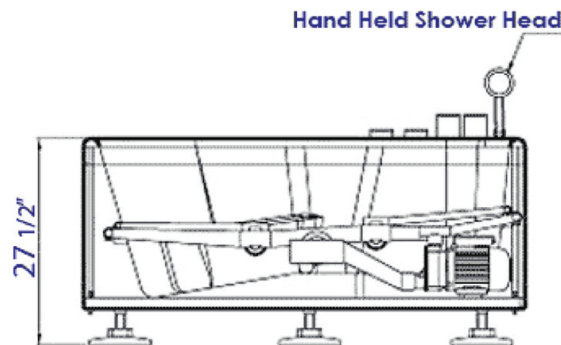

AM175-L

57" White Acrylic Corner Jetted Whirlpool Bathtub
w/ Fixtures

EAGO USA

Note: All product dimensions are approximate and should be verified on site prior to installation.
Visit www.EAGOUSA.com for more information.