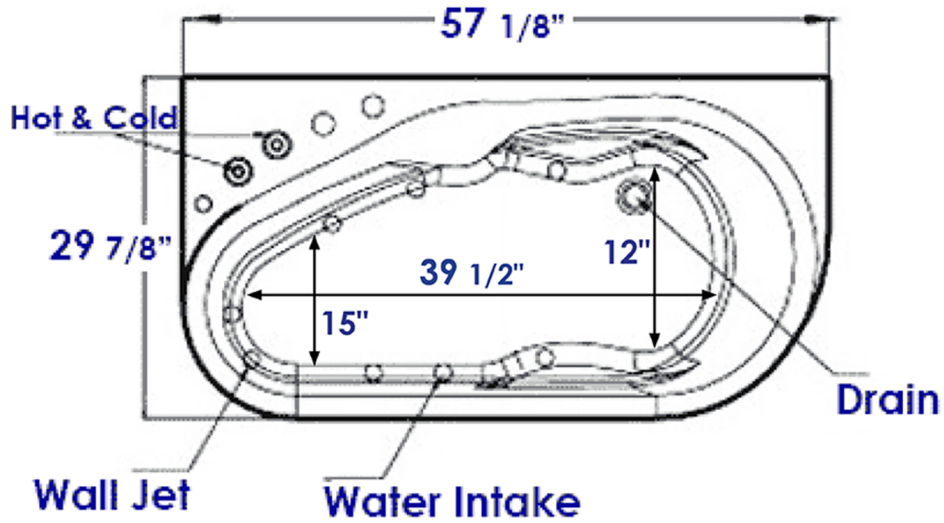

AM175-L

57" White Acrylic Corner Jetted Whirlpool Bathtub
w/ Fixtures

EAGO USA

Note: All product dimensions are approximate and should be verified on site prior to installation.
Visit www.EAGOUSA.com for more information.