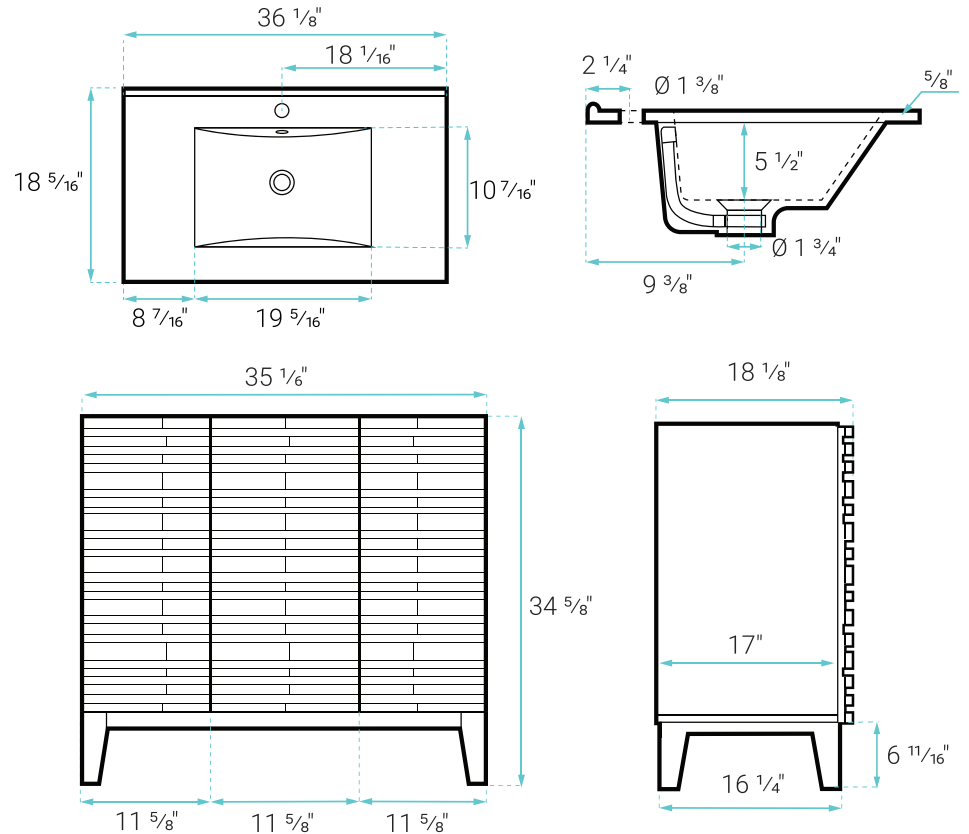

INSTALLATION:

Freestanding, assembly required

COLORS & FINISHES:

- Natural Oak: SM-BV471
- Black: SM-BV471B
- Brown Oak: SM-BV471BK
- White Oak: SM-BV471W

SPECIFICATIONS:

N.W: 111 lb.

W: 35 1/6" x D: 18 1/8" x H: 34 5/8"

Inner Sink: D: 10 7/16" x W: 19 5/16" x H: 5 1/2"

Basin Depth: 5 1/2"

INCLUDED PARTS:

- Cabinet: SM-BV471BK-C
- Sink: SM-BVP36

REQUIRED PARTS:

- Sink Drain*
- Drain Trap*
- Faucet*
- Water Supply Lines

*Sold Separately by Swiss Madison