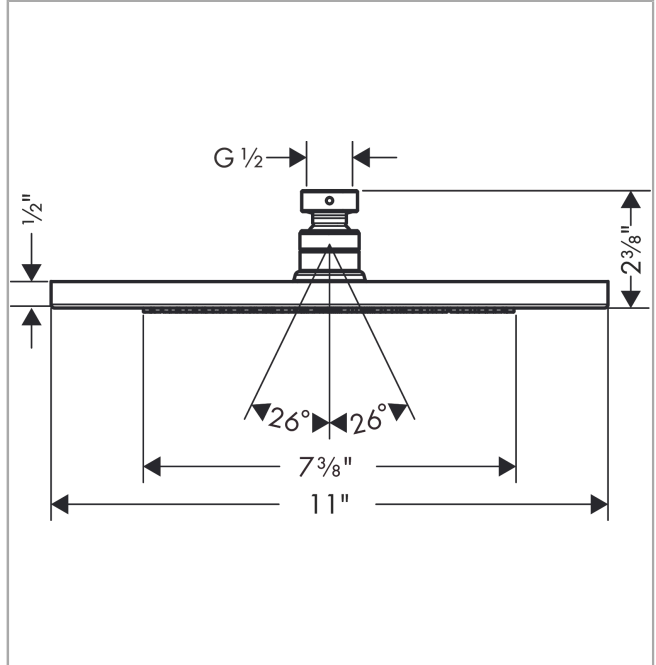

**Croma**  
**Showerhead 280 1-Jet, 2.0 GPM**  
 Finishes : **brushed nickel** Part no. : **26221821**

**Description**

**Features**

- 140 no-clog spray channels
- Spray modes: Rain
- Flow: 2.0 GPM (7.6 L/Min)
- Fully-finished matching spray face
- Spray face removable for cleaning

**Item details**

List Price \$ 496.00

**Technology**

**Compliance**

**Product image**

**Scale drawing**

**Croma**

**Showerhead 280 1-Jet, 2.0 GPM**

Finishes : **brushed nickel** Part no. : **26221821**

**Exploded drawing**

Year of production: >01/18

**Croma**

**Showerhead 280 1-Jet, 2.0 GPM**

Finishes : **brushed nickel** Part no. : **26221821**

**Spare parts list**

Year of production: >01/18

<b>Pos.</b>	<b>Description</b>	<b>Part no.</b>	<b>Price</b>	<b>PU</b>
1	lock washer	98942821	-	1
2	ball joint	98941821	-	1
3	filter packing	94246000	-	1
4	nut	97958820	-	1
5	lever collar	97536000	-	1
6	seal	97606000	-	1
7	air jet (Eco)	95795820	-	1
8	O-ring 7x2	98419000	-	1