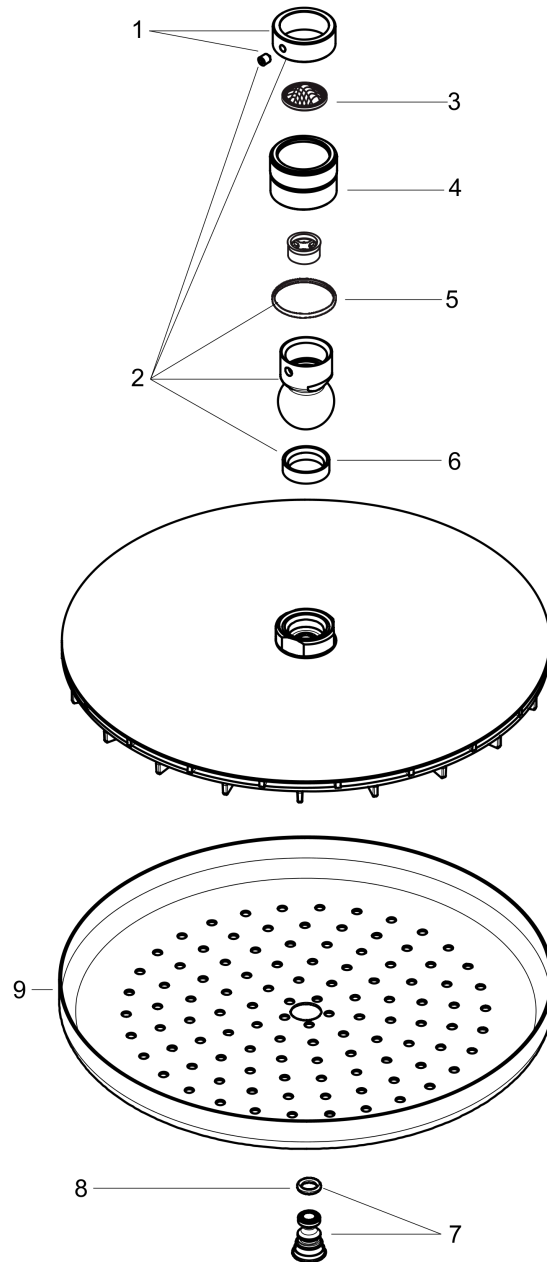

**Croma**  
**Showerhead 280 1-Jet, 2.0 GPM**  
 Finishes : **brushed nickel** Part no. : **26221821**

**Description**

**Features**

- 140 no-clog spray channels
- Spray modes: Rain
- Flow: 2.0 GPM (7.6 L/Min)
- Fully-finished matching spray face
- Spray face removable for cleaning

**Item details**

List Price \$ 496.00

**Technology**

**Compliance**

**Product image**

**Scale drawing**

**Croma**

**Showerhead 280 1-Jet, 2.0 GPM**

Finishes : **brushed nickel** Part no. : **26221821**

**Exploded drawing**

Year of production: >01/18

**Croma**

**Showerhead 280 1-Jet, 2.0 GPM**

Finishes : **brushed nickel** Part no. : **26221821**

**Spare parts list**

Year of production: >01/18

<b>Pos.</b>	<b>Description</b>	<b>Part no.</b>	<b>Price</b>	<b>PU</b>
1	lock washer	98942821	-	1
2	ball joint	98941821	-	1
3	filter packing	94246000	-	1
4	nut	97958820	-	1
5	lever collar	97536000	-	1
6	seal	97606000	-	1
7	air jet (Eco)	95795820	-	1
8	O-ring 7x2	98419000	-	1